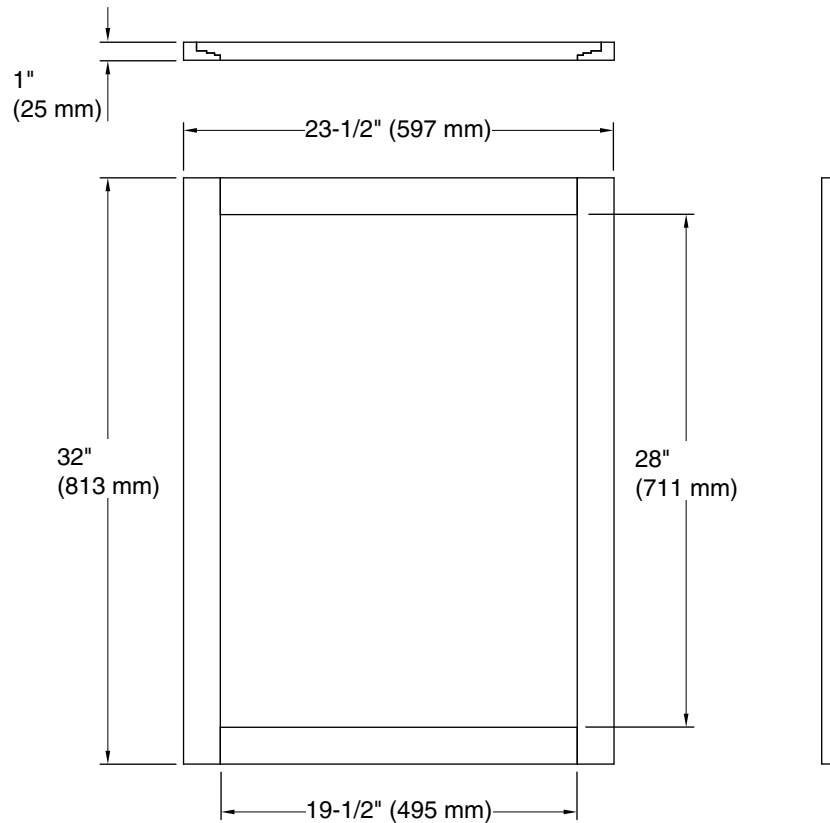

Technical Information

All product dimensions are nominal.

Mirror type: Wall-mount

Notes

Install this product according to the installation instructions.

Select the type of fastener based on the wall material. A minimum 20 lb (9.07 kg) load bearing fastener is recommended.

Install the fastener to a stud to avoid possible property and product damage.