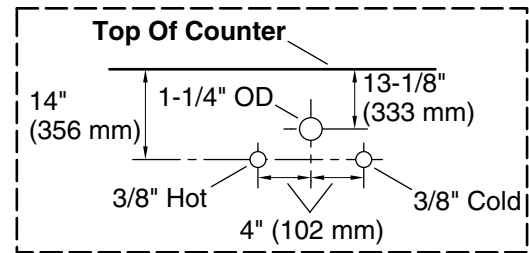

Color	Code	Description
	0	White
	1WX	Slate Grey

Waste Pipe Location Information

Technical Information

All product dimensions are nominal.

Notes

Install this product according to the installation instructions.