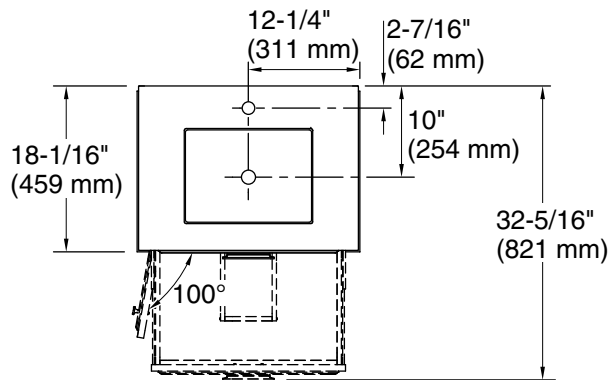

Features

- One full-extension 12-3/4" (325 mm) drawer with soft-close side-mount slides
- Three-way adjustable slow-close door hinges for easy cabinet access
- 18" (457 mm) cabinet interior provides ample storage space
- Finish-matched cabinet interior offers generous clearance for plumbing
- Customize your storage with optional accessories such as floor liners, drawer organizers, and perfectly sized containers (sold separately)
- Bianco Bella quartz vanity top adds beauty and long-lasting durability

Color	Code	Description
	0	White
	1WX	Slate Grey

Waste Pipe Location Information

Technical Information

All product dimensions are nominal.

Notes

Install this product according to the installation instructions.