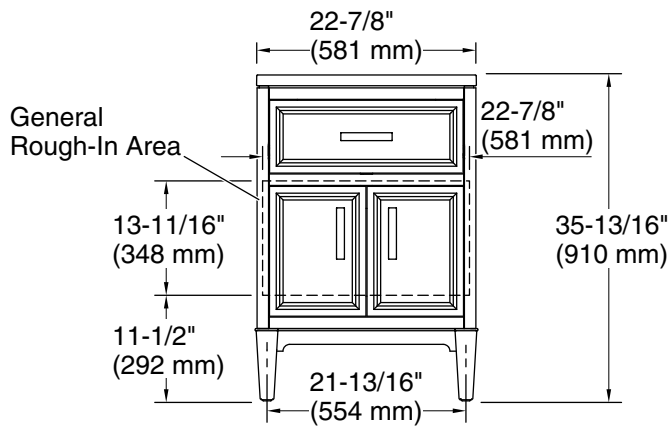

Features

- One full-extension 12-3/4" (325 mm) drawer with soft-close side-mount slides
- Three-way adjustable slow-close door hinges for easy cabinet access
- 18" (457 mm) cabinet interior provides ample storage space
- Finish-matched cabinet interior offers generous clearance for plumbing
- Customize your storage with optional accessories such as floor liners, drawer organizers, and perfectly sized containers (sold separately)
- Bianco Bella quartz vanity top adds beauty and long-lasting durability

Color	Code	Description
	0	White
	1WX	Slate Grey

Waste Pipe Location Information

Technical Information

All product dimensions are nominal.

Notes

Install this product according to the installation instructions.