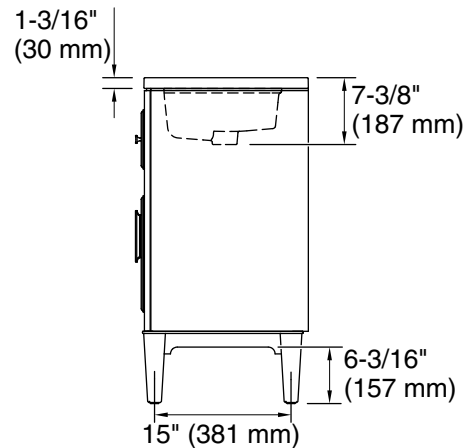

Features

- One full-extension 12-3/4" (325 mm) drawer with soft-close side-mount slides
- Three-way adjustable slow-close door hinges for easy cabinet access
- 18" (457 mm) cabinet interior provides ample storage space
- Finish-matched cabinet interior offers generous clearance for plumbing
- Customize your storage with optional accessories such as floor liners, drawer organizers, and perfectly sized containers (sold separately)
- Bianco Bella quartz vanity top adds beauty and long-lasting durability

Color	Code	Description
	0	White
	1WX	Slate Grey

Waste Pipe Location Information

Technical Information

All product dimensions are nominal.

Notes

Install this product according to the installation instructions.