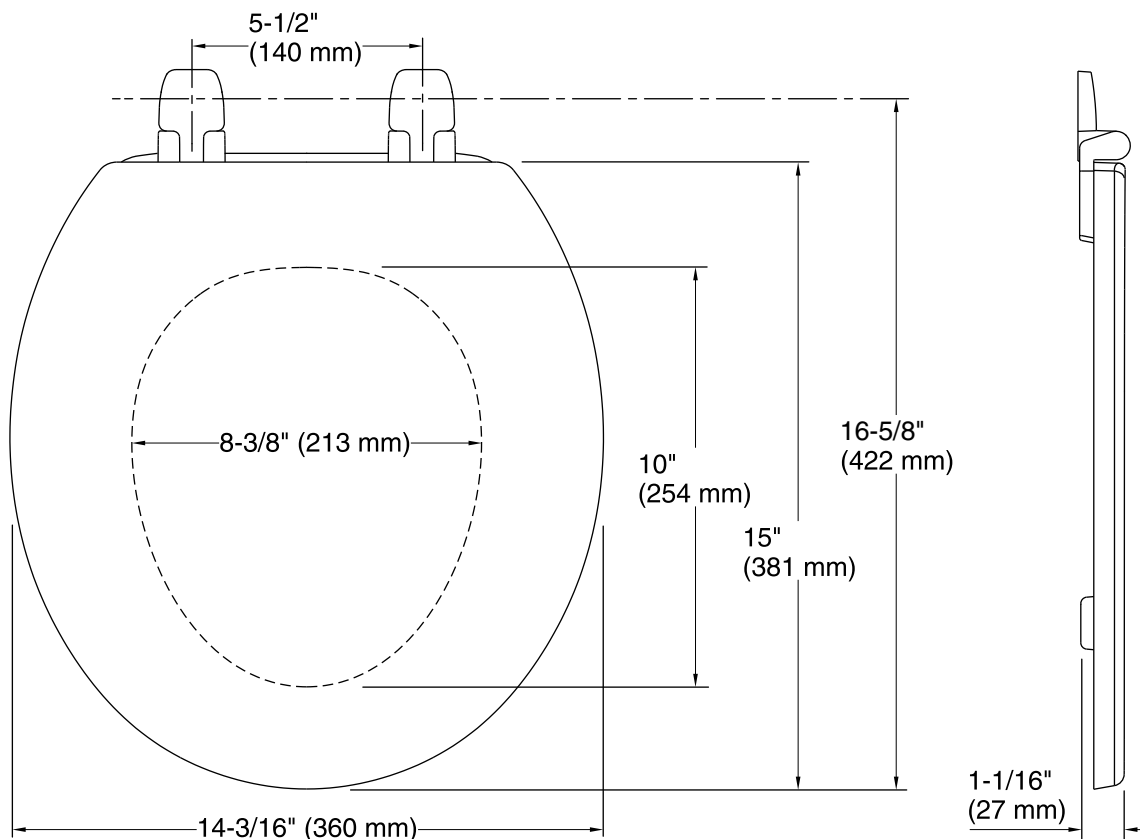

Ridgewood®
Round-Front Toilet Seat
K-4695

Features

- Molded wood.
- With lid.
- Round closed-front seat.
- Versatile design that complements the design lines of many toilets.

Codes/Standards

IAPMO/ANSI Z124.5

KOHLER® One-Year Limited Warranty

See website for detailed warranty information.

Available Color/Finishes

Color tiles intended for reference only.

Color Code Description

	0	White
	96	Biscuit
	47	Almond

Technical Information

All product dimensions are nominal.

Seat shape type: Round

Seat front type: Closed front

Seat-mounting holes: 5-1/2" (140 mm)

Notes

Install this product according to the installation guide.