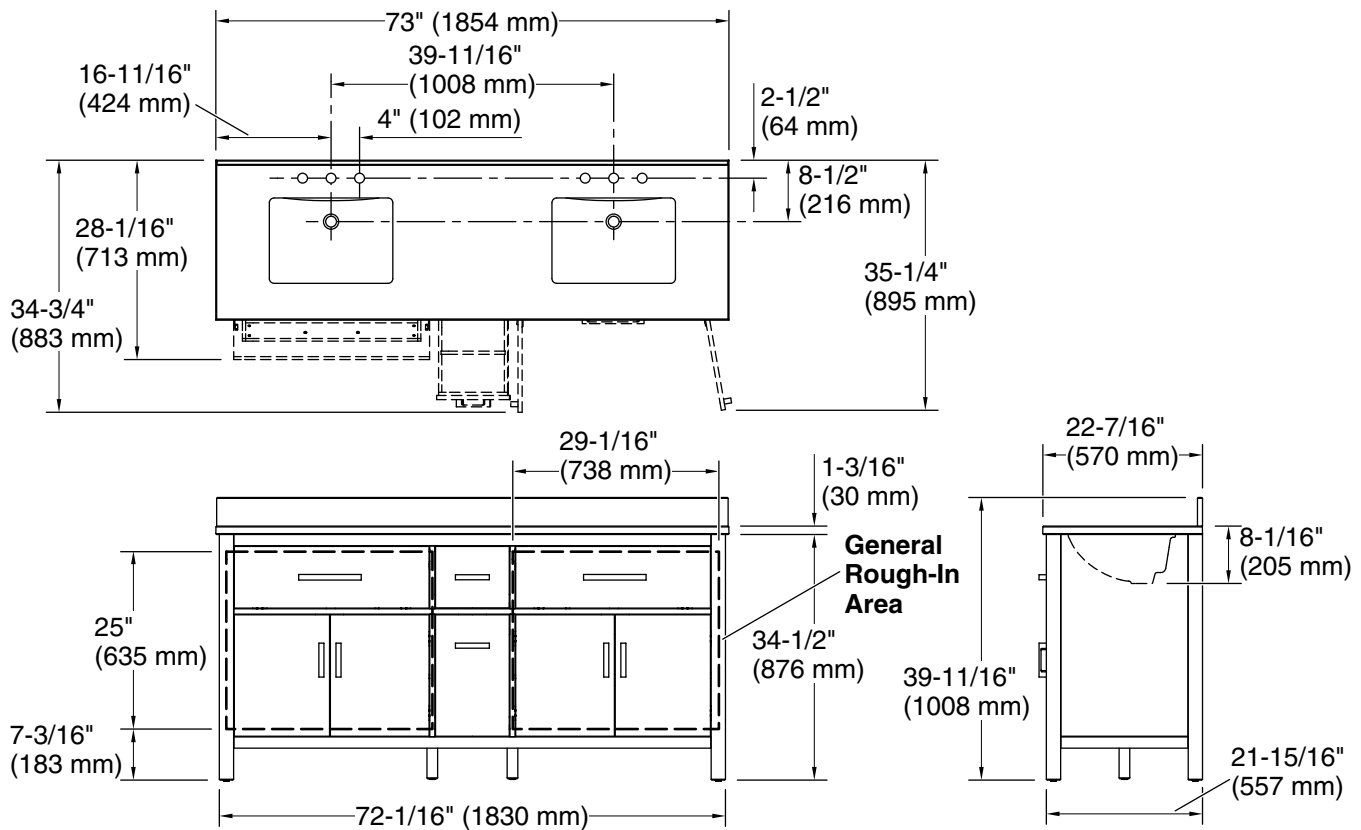

Features

- Set includes cabinet, precut quartz vanity top, backsplash, sinks, cabinet hardware
- Convenient tilt-down drawer under each basin for storing smaller, frequently-used items
- Two full-extension 17" (432 mm) drawers with soft-close side-mount slides
- Three-way adjustable slow-close door hinges for easy cabinet access
- 20-1/2" (521 mm) cabinet interior provides ample storage space
- Finish-matched cabinet interior offers generous clearance for plumbing
- Vanity top has 8" (203 mm) widespread faucet holes; requires deck-mount faucets (sold separately)
- Brushed Nickel hardware included on White, Atmos Grey, and Carbon Oak vanities, and Matte Black hardware on Light Oak vanities.

Technical Information

All product dimensions are nominal.

Notes

Select the type of fastener based upon the wall material. Two 250 lb (113.4 kg) minimum load bearing fasteners are recommended.