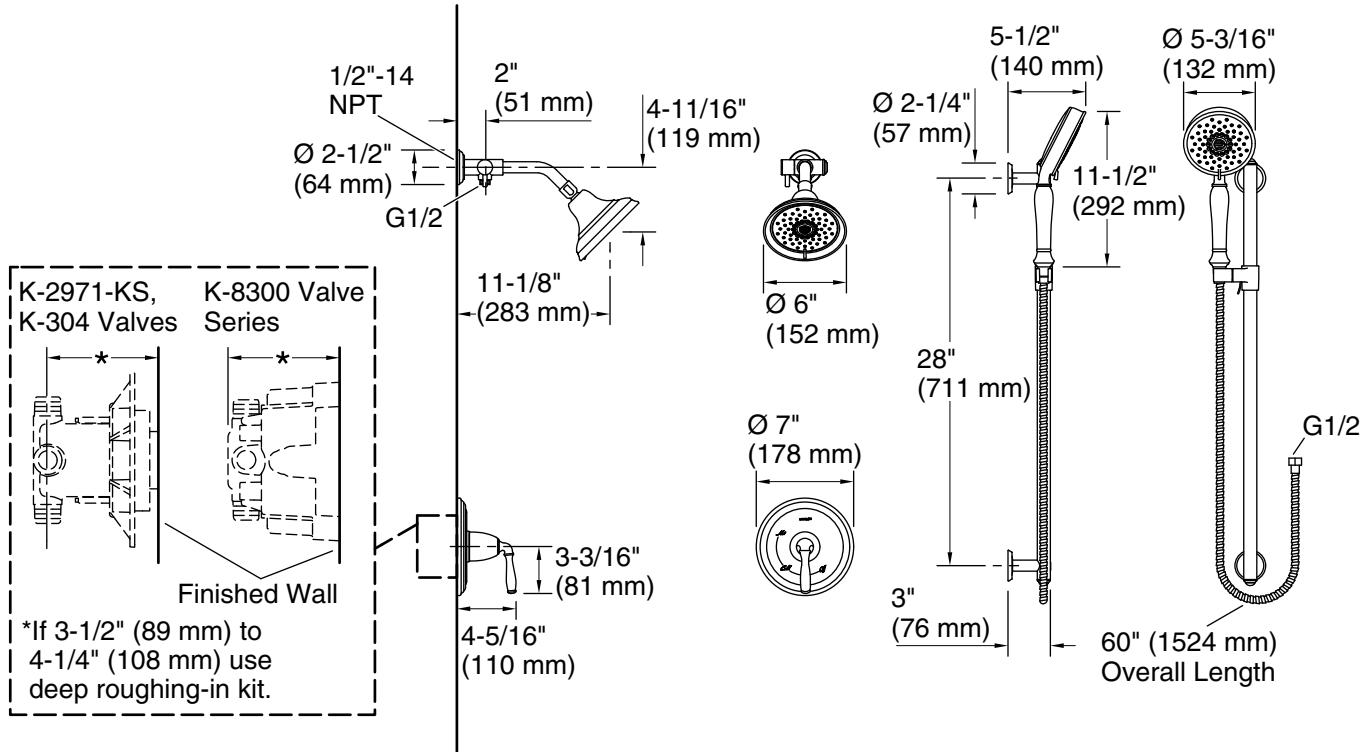

Features

- Performance showering packages offer increased functionality and simplify the ordering process
- Includes handshower, showerhead, 60" handshower hose, shower arm with diverter, 30" slidebar kit and Bancroft® Rite-Temp® valve trim
- Single lever handle provides on/off activation and temperature setting with a single operation
- Multifunction showerhead with advanced spray engine provides three experiences: full coverage, pulsating massage and silk spray
- Multifunction handshower with advanced spray engine provides three experiences: full coverage, pulsating massage and silk spray
- Thumb tab allows for a smooth transition between sprays
- Shower arm with diverter makes it easy to switch the water flow between showerhead and handshower
- MasterClean™ sprayface features an easy-to-clean surface that withstands mineral buildup and maximizes spray performance
- 1.75 gpm (6.6 lpm) flow rate.
- Coordinates with Bancroft and Devonshire faucets and accessories
- Features a nonpositive shutoff: water-saving pause mode to temporarily reduce water flow

K-349 Slidebar trim kit

K-8524 30" slidebar

K-9514 60" Shower Hose

Codes/Standards

ASME A112.18.1/CSA B125.1

DOE - Energy Policy Act 1992

EPA WaterSense®

California Energy Commission (CEC)

Technical Information

All product dimensions are nominal.

Drain included: No

Handshower:

Rated maximum flow: 1.75 gal/min (6.6 l/min)

Pressure: 45 psi (3.1 bar)

Showerhead/Body Spray:

Rated maximum flow: 1.75 gal/min (6.6 l/min)

Plumbing codes may require that an atmospheric vacuum breaker be installed in-line to handshowers. Consult with local codes.

Install straight pipe or tube drop of 7" (178 mm) to 18" (457 mm) with single elbow between the valve and the wall-mount spout.