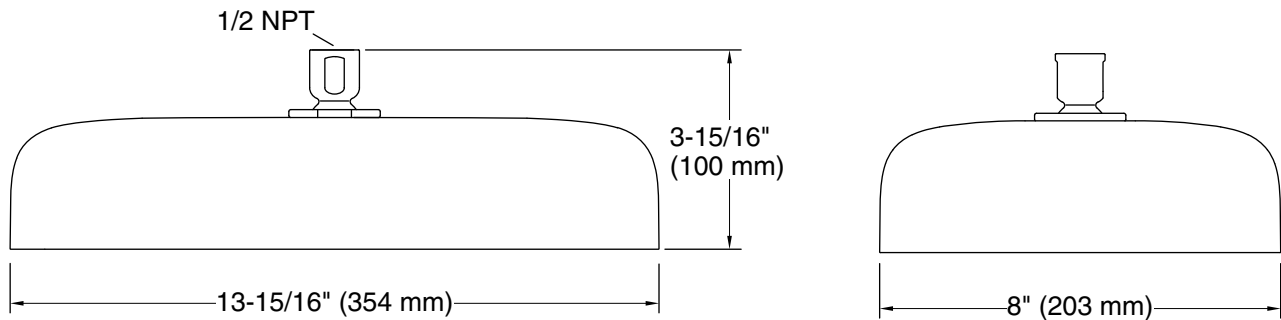

Technical Information

All product dimensions are nominal.

Showerhead/Body Spray:

Rated maximum flow: 2.5 gal/min (9.5 l/min)

flow:

Pressure: 80 psi (5.5 bar)

Notes

For use with automatic compensating valves rated at 2 gal/min (7.6 l/min) or less.