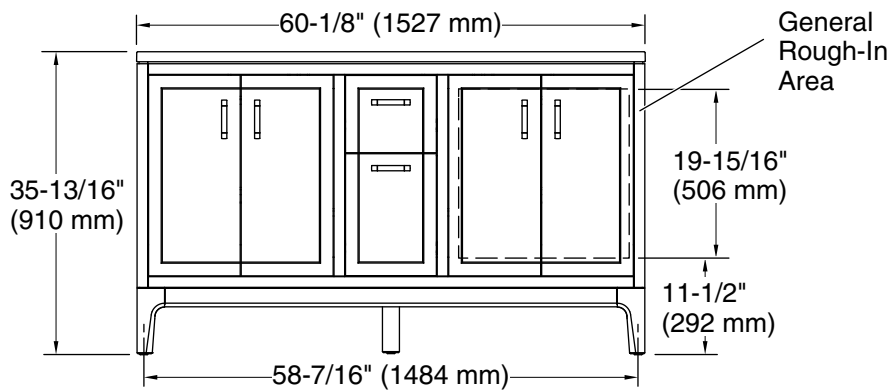

Technical Information

All product dimensions are nominal.

Notes

Install this product according to the installation instructions.