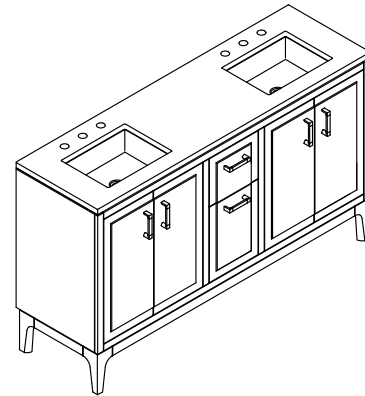

Features

- Set includes cabinet, precut quartz vanity top, sinks, legs, and hardware in standard finish.
- Two full-extension 12¾" (325 mm) drawers with soft-close side-mount slides.
- Two 18" (457 mm) cabinet interior spaces provide ample storage.
- Three-way adjustable soft-close door hinges with 100° opening capability for easy cabinet access.
- Finish-matched cabinet interior offers generous clearance for plumbing.
- Quartz vanity top adds beauty and long-lasting durability.
- Customize your storage with optional accessories such as floor liners, drawer organizers, and perfectly sized containers (sold separately).
- Coordinates with K-33558 upgraded hardware finishes, K-25818 quartz backsplash, K-25819 quartz side splash, and K-32817-SH6 upgraded legs (sold separately).

Material

- Solid wood and moisture-resistant MDF.
- Painted exterior.

Installation

- Easy installation – no special tools required.
- Separate vanity top makes for simplified installation.

Recommended Products/Accessories

- K-25818 4" x 60" quartz backsplash
- K-32817-SH6 60" vanity legs
- K-33556-ASB 70" x 24" linen tower
- K-33557-ASB 28" x 24" wall cabinet
- K-33558 4½" cabinet pull
- K-33585
- K-33586
- K-33587
- K-33588
- K-27933
- K-27937
- K-25819 4" x 18" quartz side splash

Codes/Standards

ASME A112.19.2/CSA B45.1
EPA TSCA Title VI
CARB P2

KOHLER® One-Year Limited Warranty

See website for detailed warranty information.