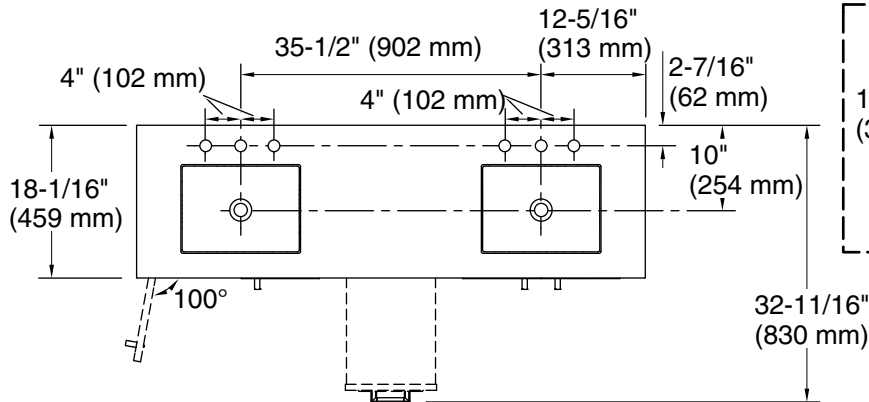

Waste Pipe Location Information