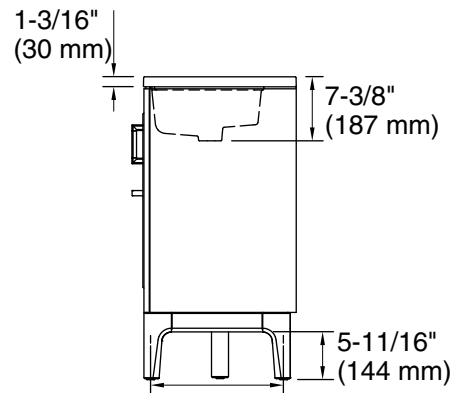

Technical Information

All product dimensions are nominal.

Notes

Install this product according to the installation instructions.