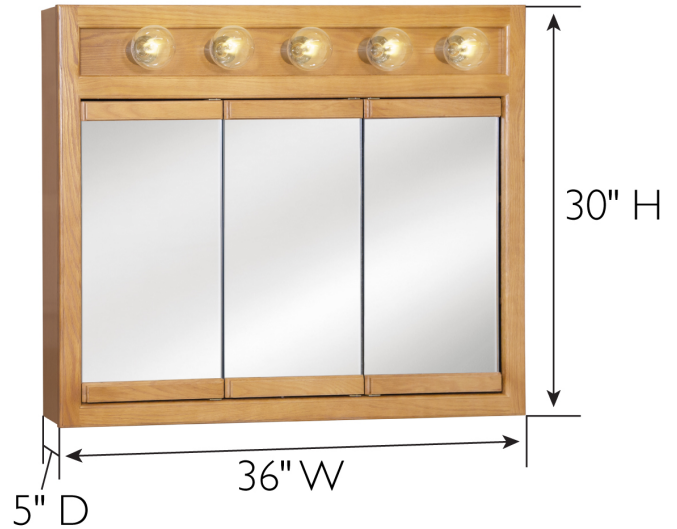

## Richland Lighted Tri-View Wall Cabinet Mirror 36" Nutmeg Oak

### SPECIFICATIONS

MATERIAL CONSTRUCTION:	Wood	FACE FRAME MATERIAL:	Oak
ASSEMBLY REQUIRED:	No	SIDES MATERIAL:	MDF
TOOLS NEEDED FOR INSTALLATION:	Electric Drill, Screwdriver	BOTTOM MATERIAL:	Particle Board
ASSEMBLED DIMENSIONS:	30" H x 36" L x 5" D	BACK PANEL MATERIAL:	MDF
WEIGHT:	44 lbs.	BACK BRACE MATERIAL:	MDF
NUMBER OF DOORS:	3	GLASS STYLE:	Beveled Edges
DOOR MATERIAL:	Mirror	LIGHTED:	Yes
NUMBER OF SHELVES:	2	QTY OF LAMPS:	5
ADJUSTABLE SHELVES:	No	POWER SOURCE:	AC/DC
SHELF MAX WEIGHT CAPACITY:	10 lbs.	BULBS INCLUDED:	No
SHELF WIDTH:	34.72"	MOUNTING HARDWARE INCLUDED:	Yes
SHELF THICKNESS:	0.47"	MOUNTING TYPE:	Surface
SHELF MATERIAL:	Particle Board		