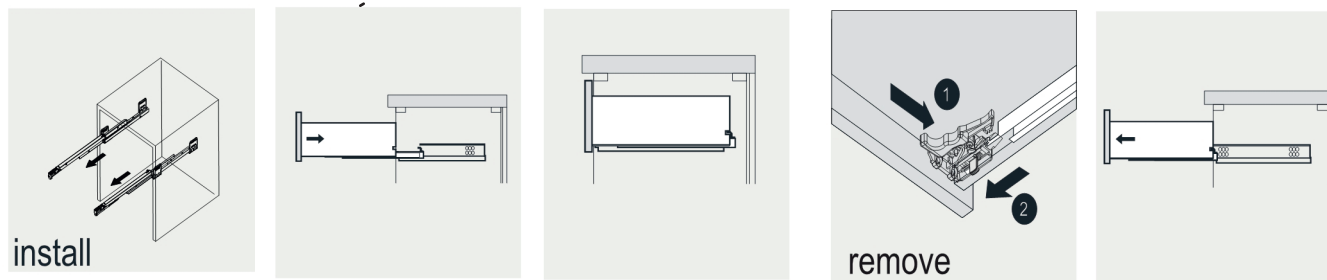

VIVA

MODLE NO : EVVN69-30GR

- Please check your product packaging to make Sure the included accessories are in the "list of standard accessories".if any parts are missing, please contact your local dealer immediately
- Do not allow any sharp objects to come in contact with the cabinet,as it will scratch the surface
- Continuous and prolonged exposure to direct sunlight may cause discoloration to the wood.
- Continuous and prolonged exposure to direct sunlight may cause discoloration to the wood.
- Please avoid using cleaning products that contain bleach or ammonia.
- Wood surface should only be cleaned with wood care products such as soapy water or furniture polish.

ERECTING TOOL

DRAWER'S ADJUST

INSTALLATION INSTRUCTIONS