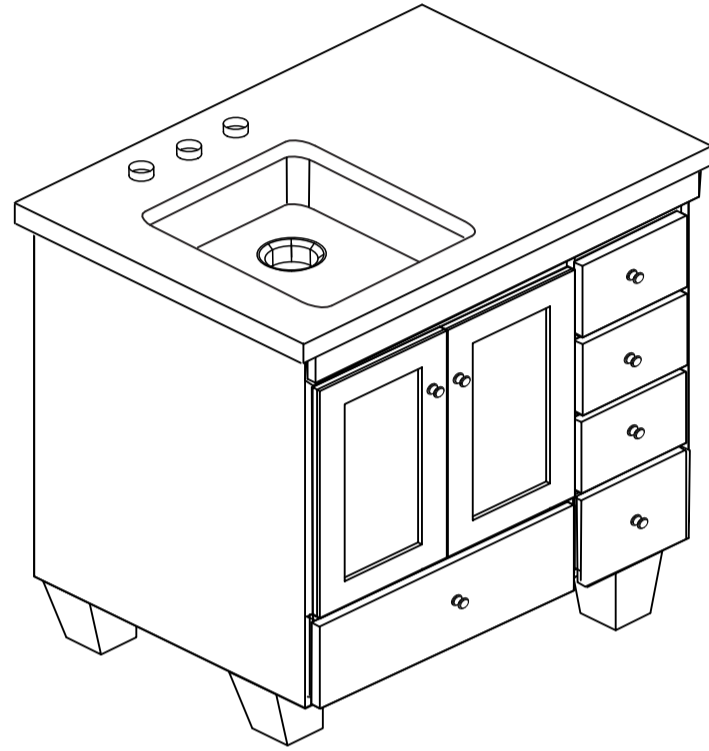

VIVA

MODLE NO : EVVN69-30GR

- Please check your product packaging to make Sure the included accessories are in the "list of standard accessories".if any parts are missing, please contact your local dealer immediately
- Do not allow any sharp objects to come in contact with the cabinet,as it will scratch the surface
- Continuous and prolonged exposure to direct sunlight may cause discoloration to the wood.
- Continuous and prolonged exposure to direct sunlight may cause discoloration to the wood.
- Please avoid using cleaning products that contain bleach or ammonia.
- Wood surface should only be cleaned with wood care products such as soapy water or furniture polish.