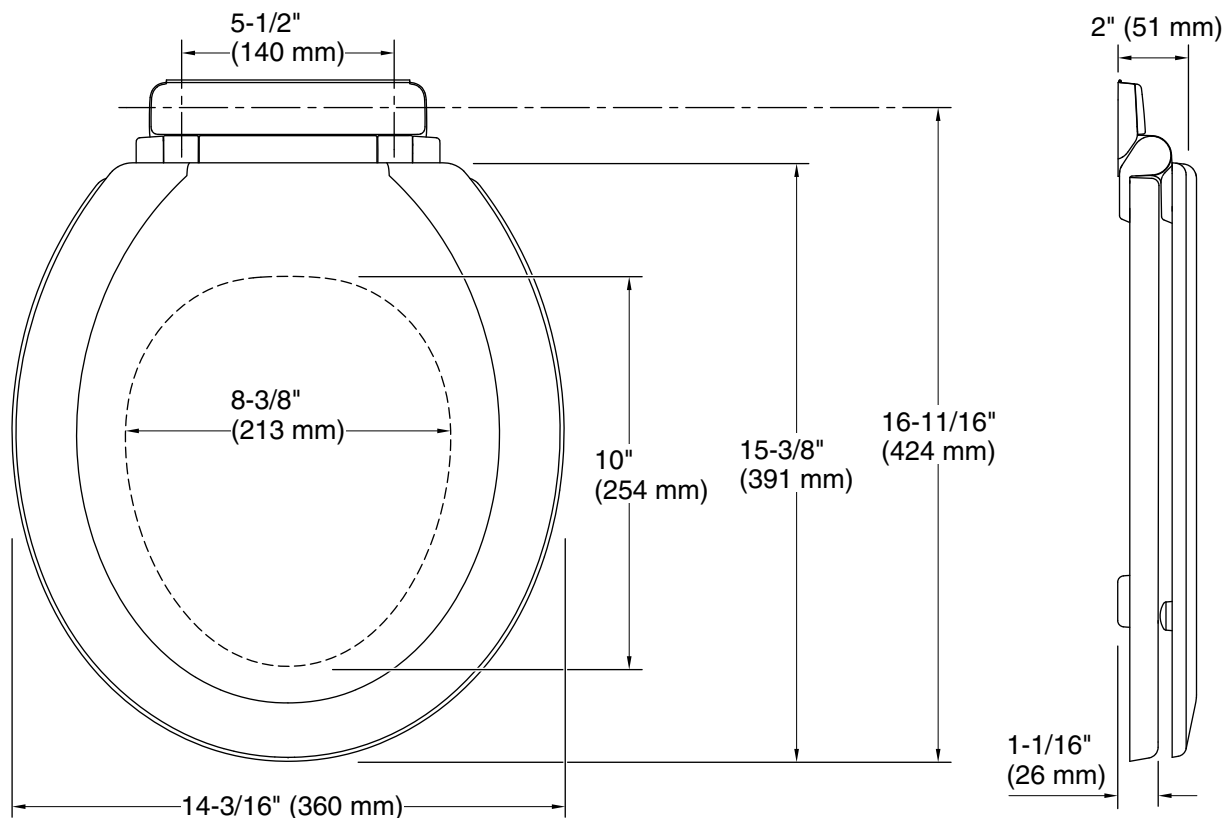

**Broadwood™ Quiet-Close™**  
Round-front toilet seat  
**K-25882**

**Features**

- Quiet-Close™ round-front seat closes quietly.
- Single-hinge cover simplifies cleaning.
- Compression-molded wood provides a look and feel that cannot be achieved with other seat materials.
- Color-matched plastic hinges.

### Technical Information

All product dimensions are nominal.

Seat shape type: Round-front  
Seat front type: Closed-front  
Seat-mounting holes: 5-1/2" (140 mm)