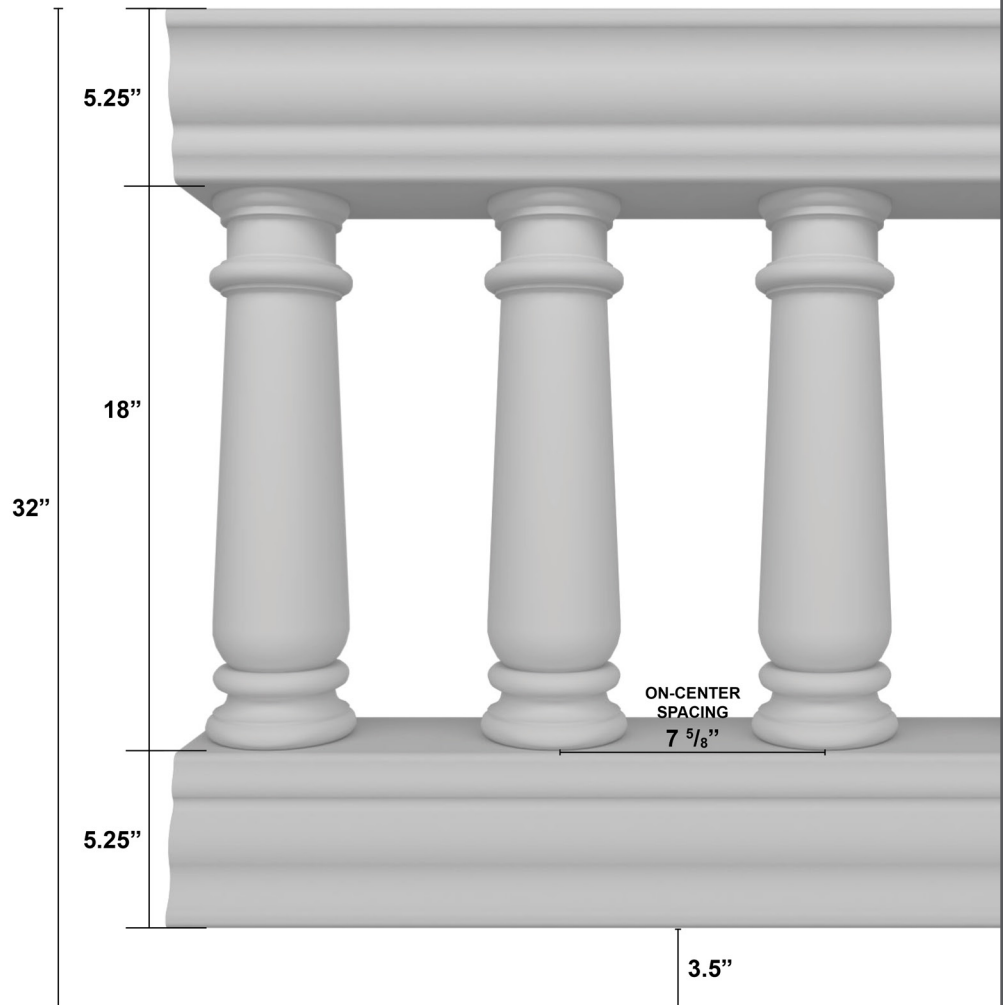

# BALUSTRADE RAILING KIT

WELLINGTON

STYLE

STYLE N

PORCH/PATIO GROUND