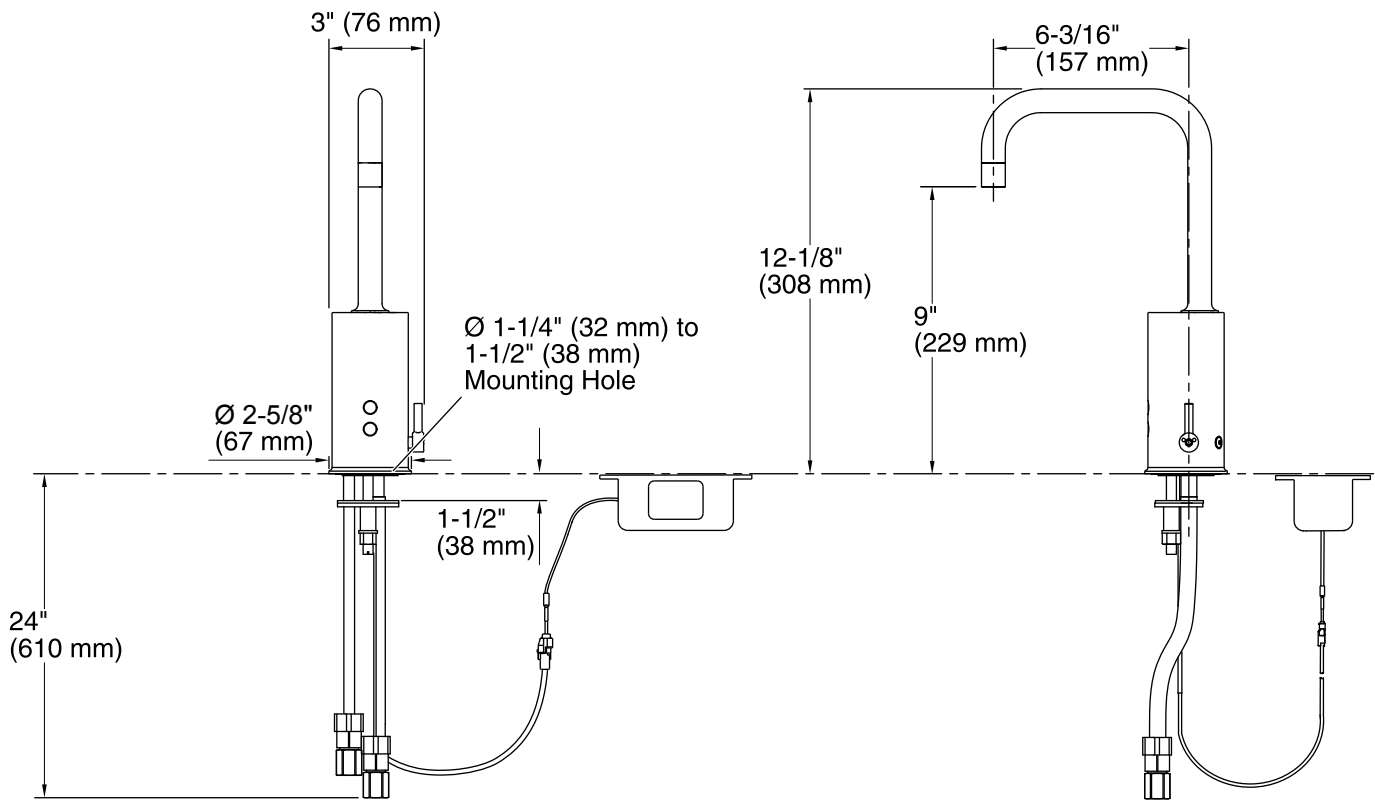

Features

- 0.5 gal/min (1.9 l/min) flow rate.
- Factory set 30 second max. continual run cycle .
- Vandal-resistant aerator.
- 24" (610 mm) flexible supply hoses for easy installation.
- 6-3/16" (157 mm) spout reach.
- Less Drain.

Color	Code	Description
	CP	Polished Chrome
	VS	Vibrant® Stainless

Technical Information

All product dimensions are nominal.

Faucet:

Flow rate: 0.5 gal/min (1.9 l/min)

Valve body: Machined-brass

Notes

Install this product according to the installation guide.

A 1-1/4" (32 mm) minimum to 1-1/2" (38 mm) maximum diameter mounting hole is required.

The minimum distance between the back of the faucet spout and the wall must be 1-3/4" (44 mm). This will allow proper clearance for setscrew access.

The maximum distance between the bathroom sink basin edge to the base of the faucet spout must be 1-3/4" (44 mm).

The maximum height of the lip basin should be 3/4" (19 mm).

Product includes rosebud spray aerator. Other aerator styles are available.