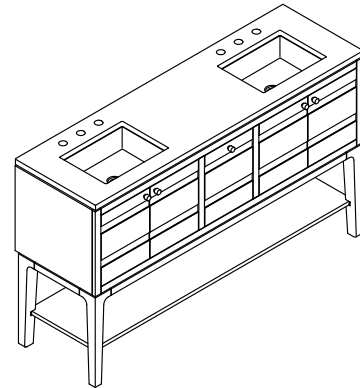

Features

- One full-extension 12¾" (325 mm) drawer with soft-close side-mount slides.
- Two 18" (457 mm) cabinet interior spaces provide ample storage.
- Three-way adjustable soft-close door hinges with 100° opening capability for easy cabinet access.
- Finish-matched cabinet interior offers generous clearance for plumbing.
- Quartz vanity top adds beauty and long-lasting durability.
- Customize your storage with optional accessories such as floor liners, drawer organizers, and perfectly sized containers (sold separately).
- Coordinates with K-33529 upgraded hardware finishes, K-25818 quartz backsplash, and K-25819 quartz side splash (sold separately).

Material

- Solid wood and moisture-resistant MDF.
- Painted exterior.

Installation

- Can be installed with legs or wall-hung.
- Easy installation – no special tools required.
- Separate vanity top makes for simplified installation.

Recommended Products/Accessories

K-25818 4" x 60" quartz backsplash
K-33585
K-33586
K-33587
K-33588
K-27933
K-27937

Optional Products/Accessories

K-25819 4" x 18" quartz side splash
K-33528-ASB 28" x 24" wall cabinet
K-33529 cabinet knob