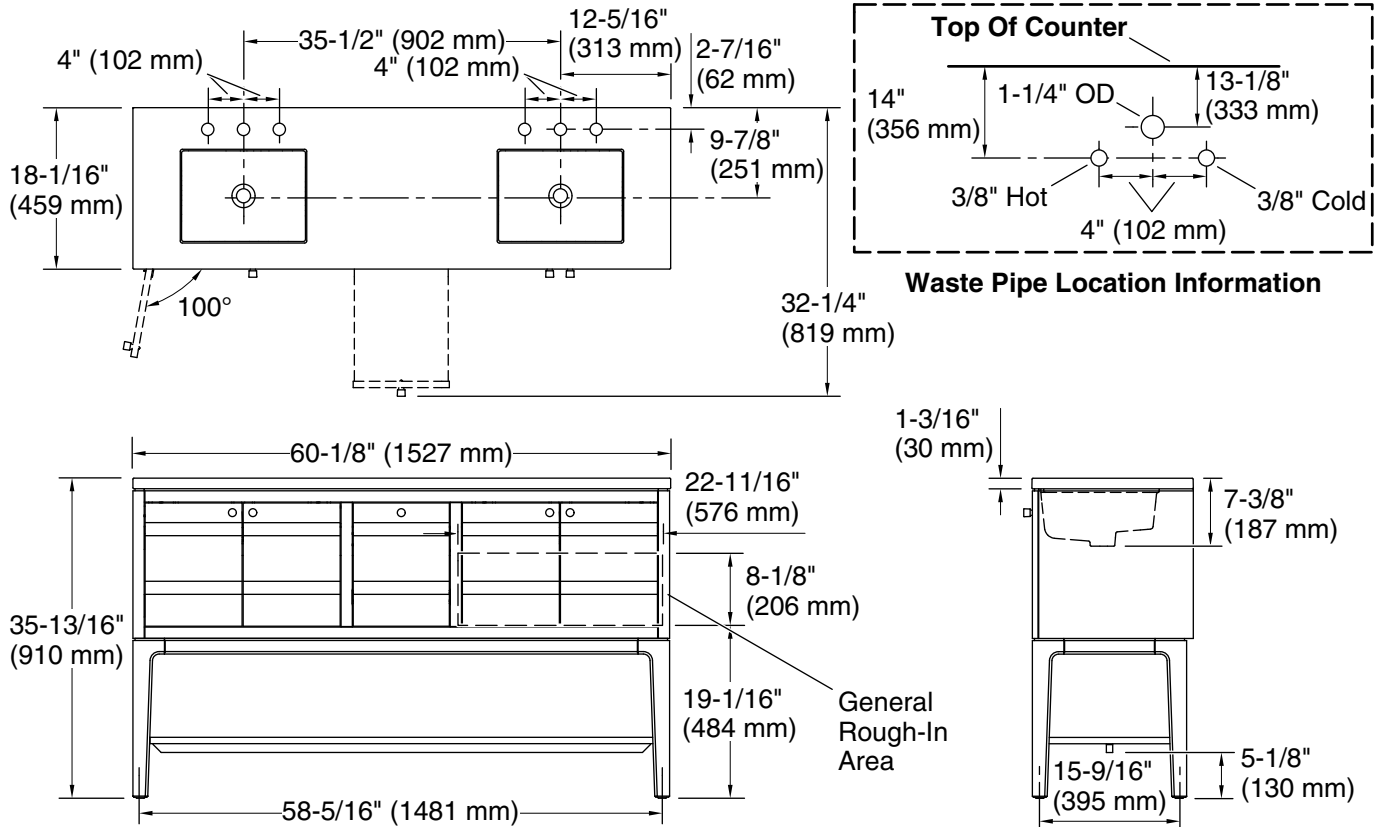

Technical Information

All product dimensions are nominal.

Notes

Install this product according to the installation instructions.