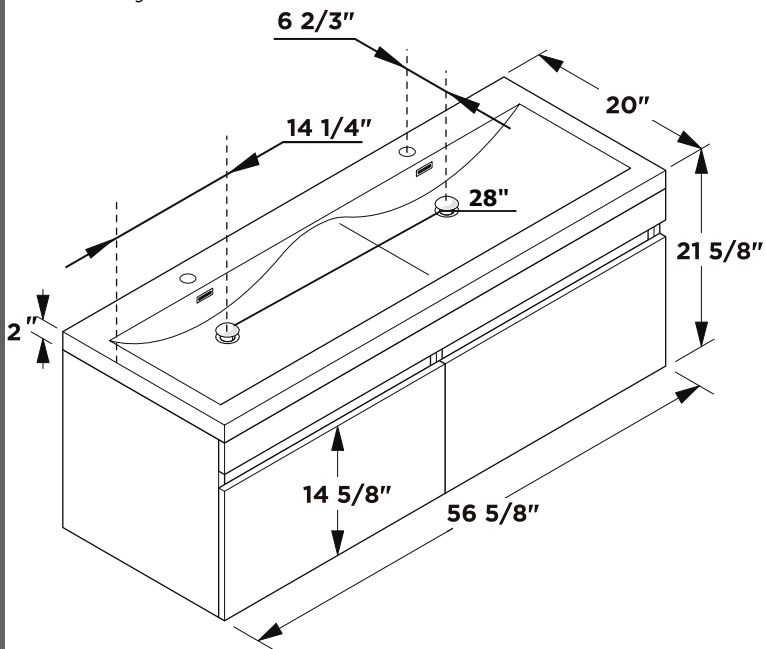

# Eviva Surf 57"

Vanity Front

Vanity Back

**NOTE:** ALL DIMENSIONS & SPECIFICATIONS ARE APPROXIMATE AND SUBJECT TO CHANGE WITHOUT NOTICE.

EVVN144-57

Specification Sheet