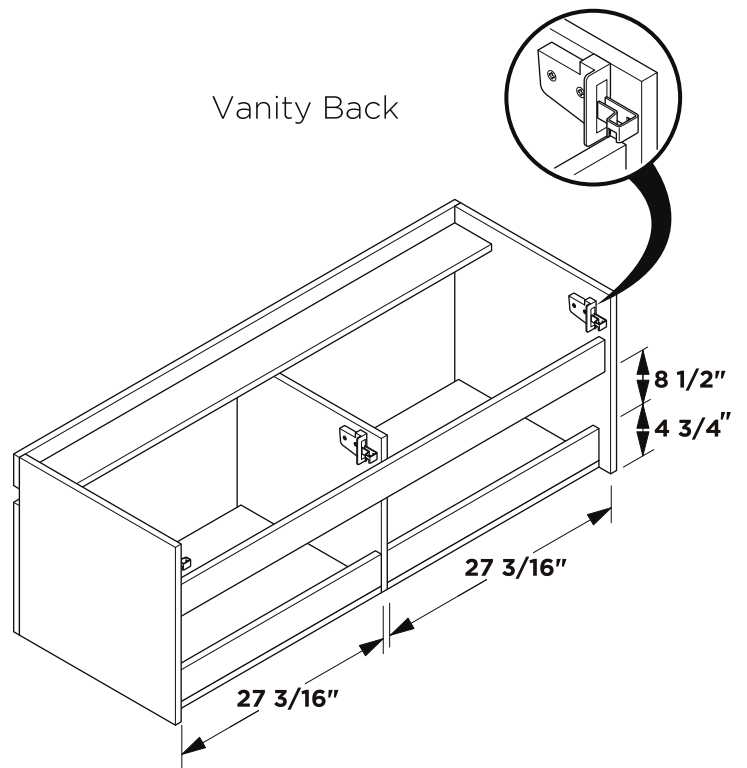

# Eviva Surf 57"

Vanity Front

Vanity Back

**NOTE:** ALL DIMENSIONS & SPECIFICATIONS ARE APPROXIMATE AND SUBJECT TO CHANGE WITHOUT NOTICE.

EVVN144-57

Specification Sheet