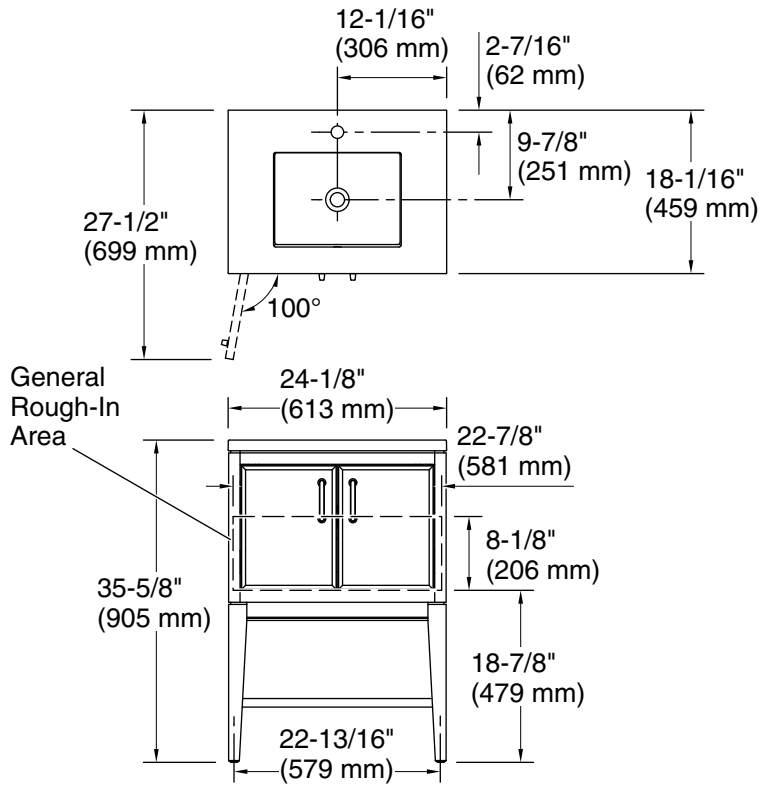

Waste Pipe Location Information