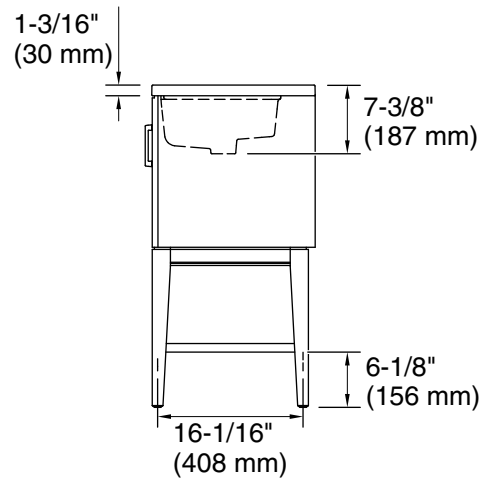

Technical Information

All product dimensions are nominal.

Notes

Install this product according to the installation instructions.