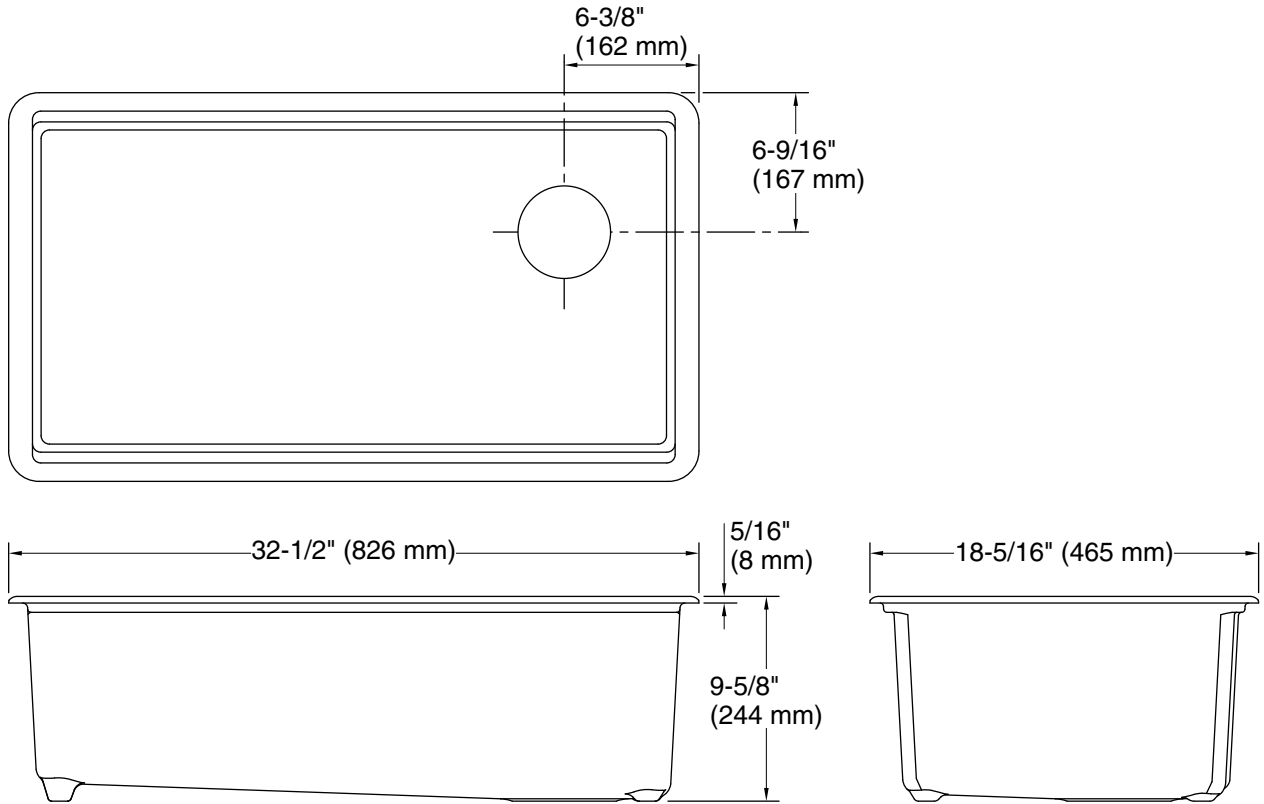

Technical Information

All product dimensions are nominal.

Bowl configuration: Single

Min. base cabinet width: 36" (914 mm)

Bowl area (Basin #1):
Length: 30-1/4" (768 mm)
Width: 15-9/16" (395 mm)
Bowl depth: 9" (229 mm)
Water depth: 9" (229 mm)

With overflow: No

Drain hole: 3-7/8" (98 mm)

Template: Undermount, 1552902-7, required, included

Notes

Install this product according to the installation instructions.