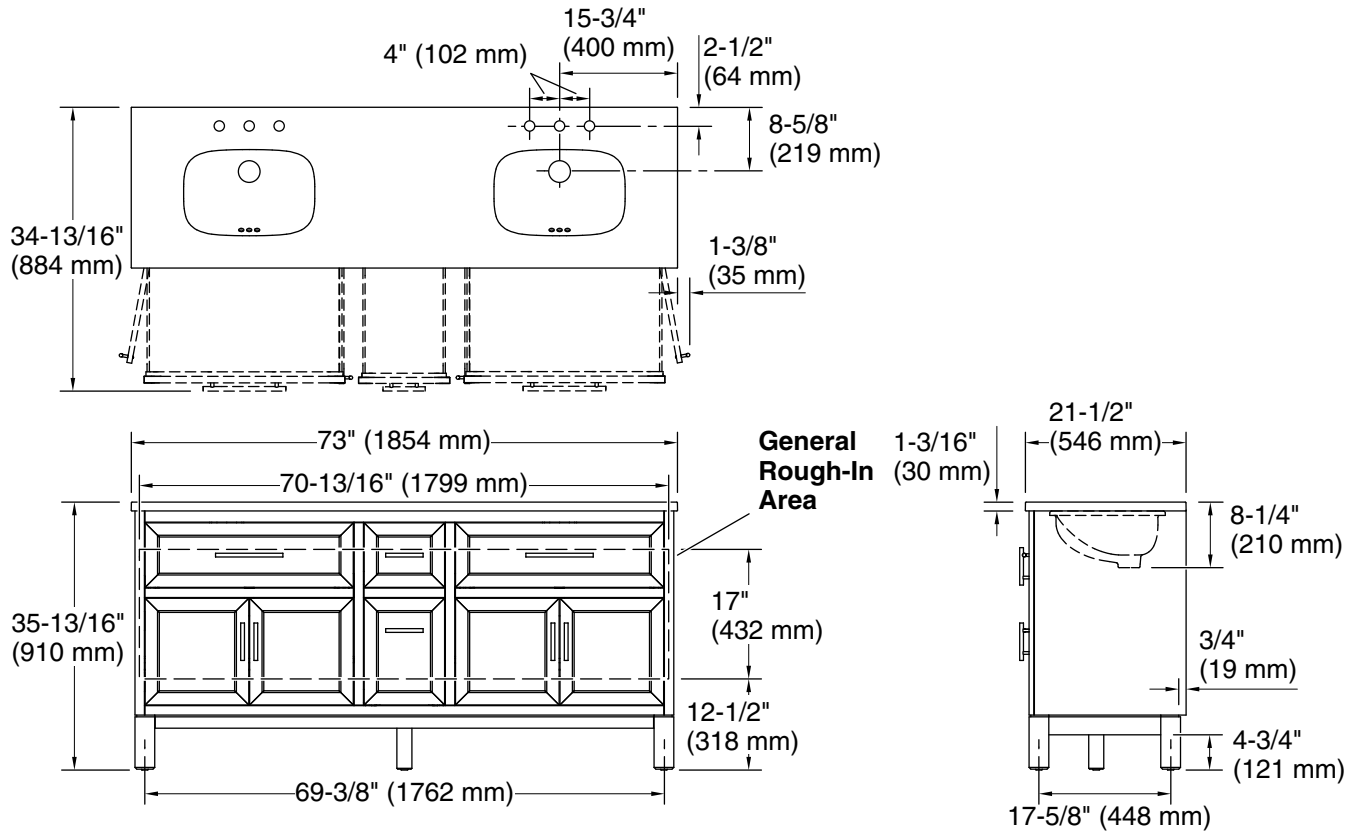

## Features

- Set includes cabinet, precut quartz vanity top, sinks, cabinet hardware
- Vanity top has 8" (203 mm) widespread faucet holes; requires deck-mount faucets (sold separately)
- Three-way adjustable slow-close door hinges for easy cabinet access
- Dovetail joint drawer construction
- Soft-close drawers and doors prevent slamming

### Technical Information

All product dimensions are nominal.