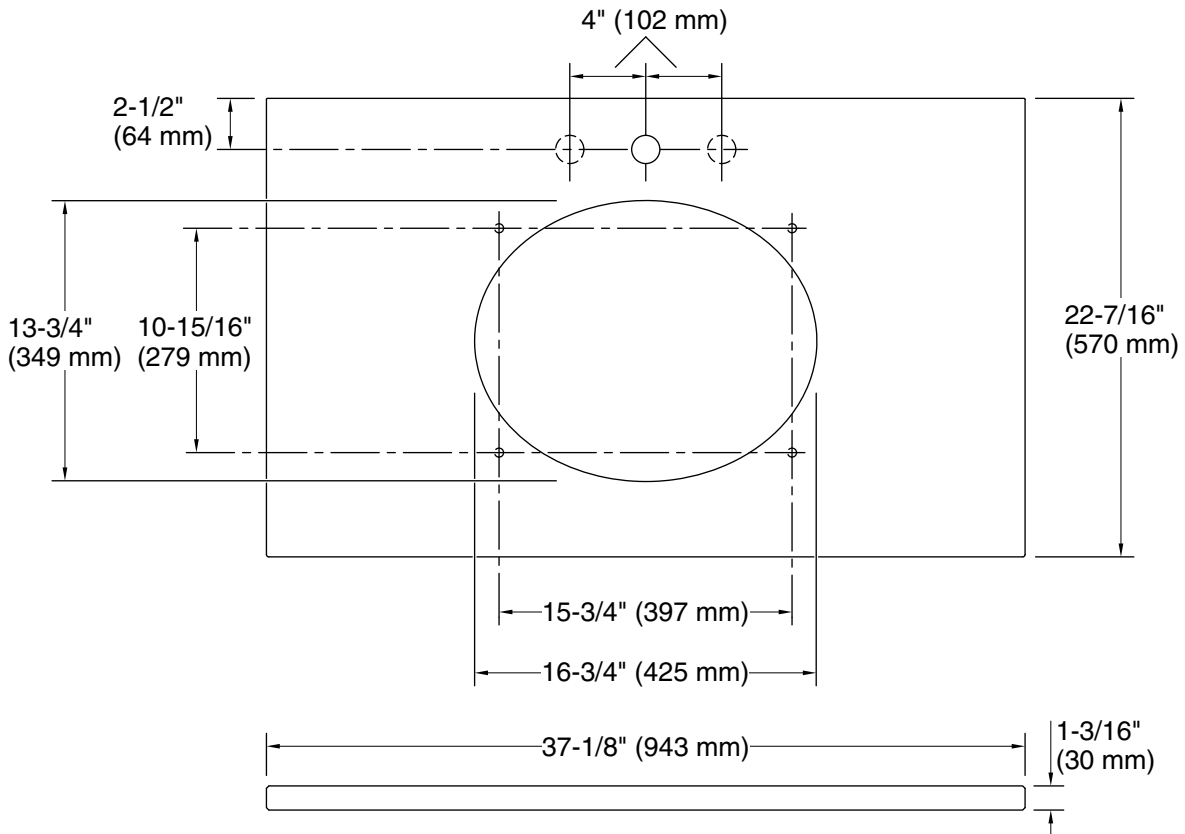

Material

- Silestone® quartz.
- Silestone® quartz.

Installation

- Vanity top.
- Single faucet hole with pilot holes for optional 8" (203 mm) widespread faucet configuration.

Recommended Products/Accessories

Color	Code	Description
	ESR	ET Serena
	EMQ	ET Marquina
	EST	ET Statuario
	MMW	Miami White
	IBZ	

Technical Information

All product dimensions are nominal.

Installation: Vanity top/ITB

Number of deck holes: 1