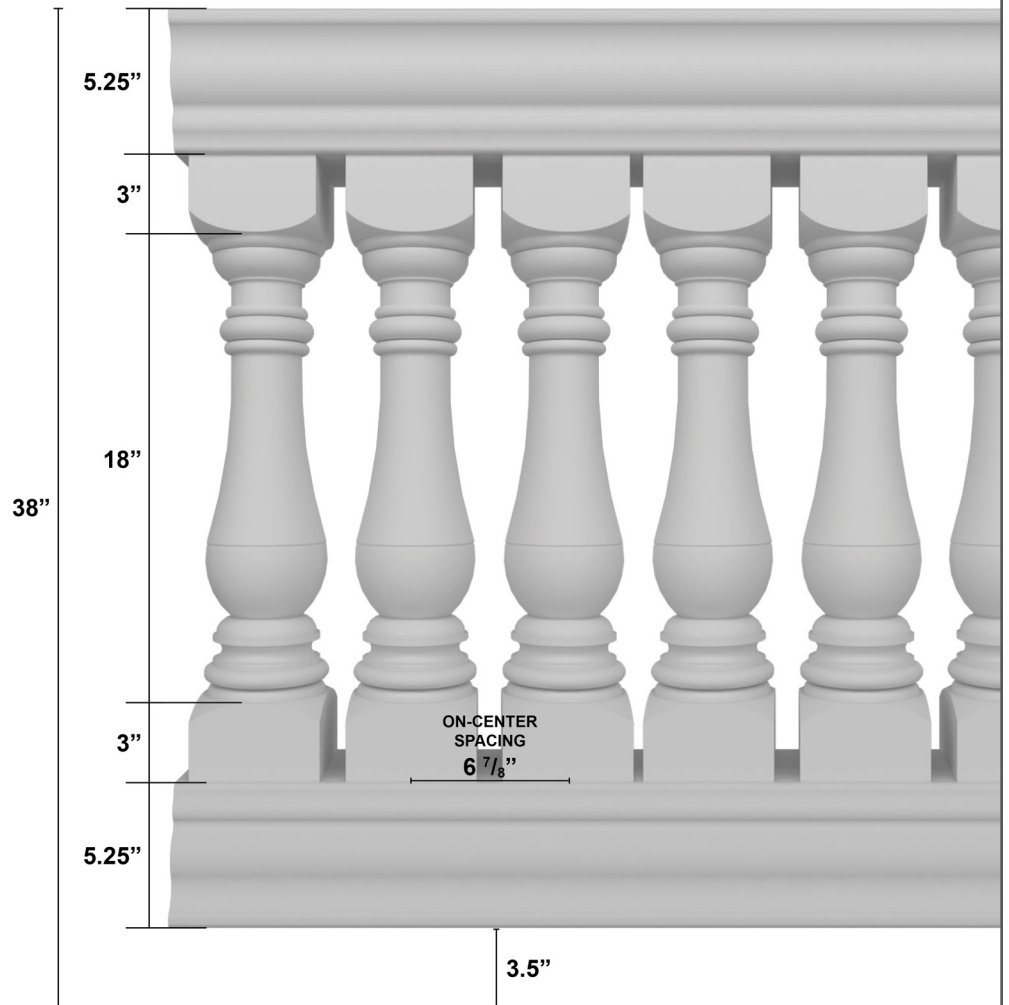

BALUSTRADE RAILING KIT

BRADFORD

STYLE

STYLE G

PORCH/PATIO GROUND