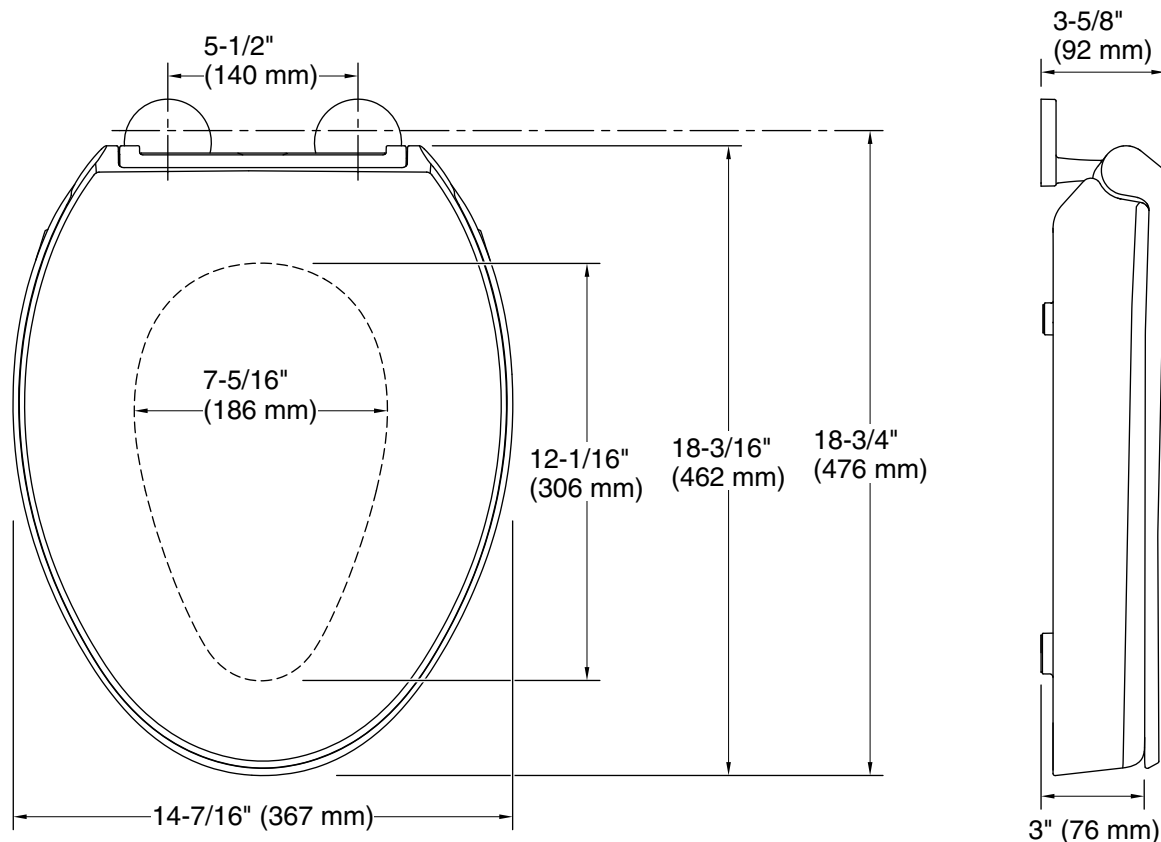

## Technical Information

All product dimensions are nominal.

Seat shape type: Elongated  
Seat front type: Closed-front  
Seat-mounting holes: 5-1/2" (140 mm)