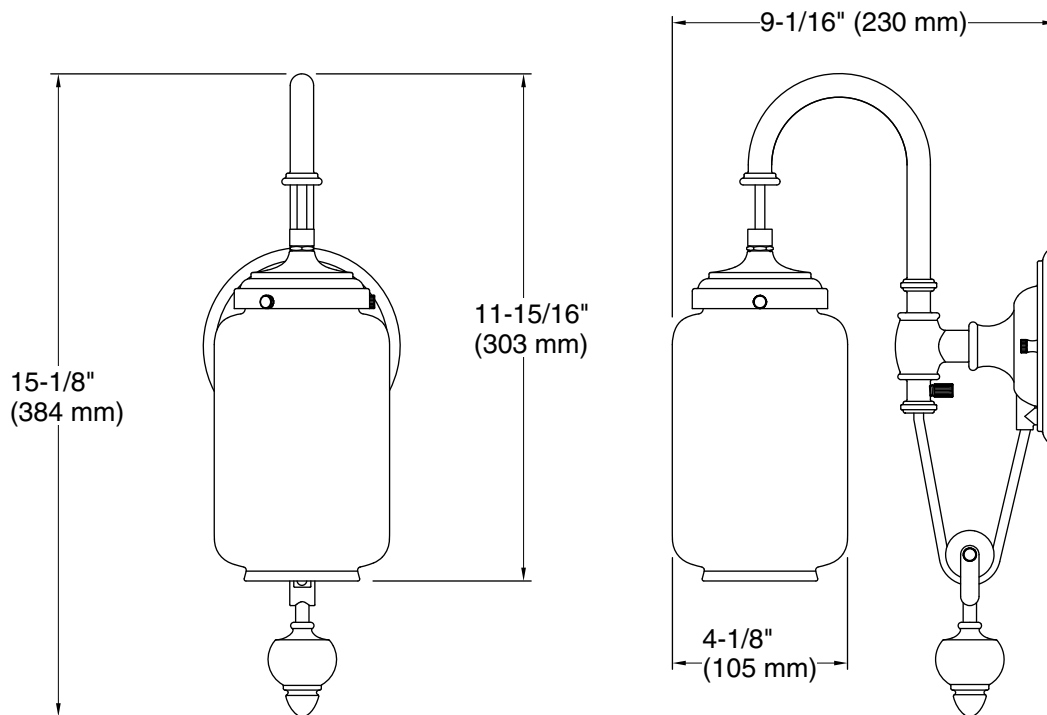

Technical Information

All product dimensions are nominal.

Installation Type:	Wall-mount
Material:	Brass, Glass, Zinc
Number of Lights:	1
Lighting Type:	Socket-based
Socket Type:	E-26 Medium
Hanging Type:	Adjustable pulley

Notes

Install this product according to the installation instructions.