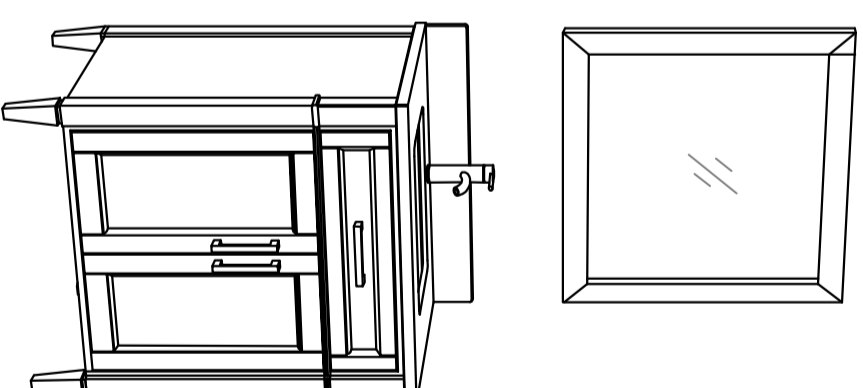

Bathroom Cabinet

Unit

inch

Model

VA2024

Mirror: 23.2"x27.56" inch

Cabinet: 24"x22"x39.8" inch

Handle: 6" inch