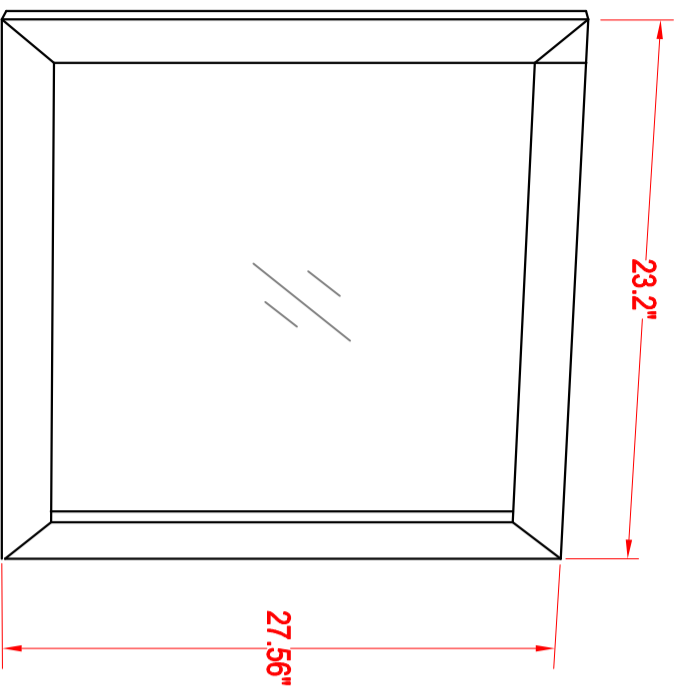

Bathroom Cabinet

Unit

inch

Model

VA2024

Mirror: 23.2"x27.56" inch

Cabinet: 24"x22"x39.8" inch

Handle: 6" inch