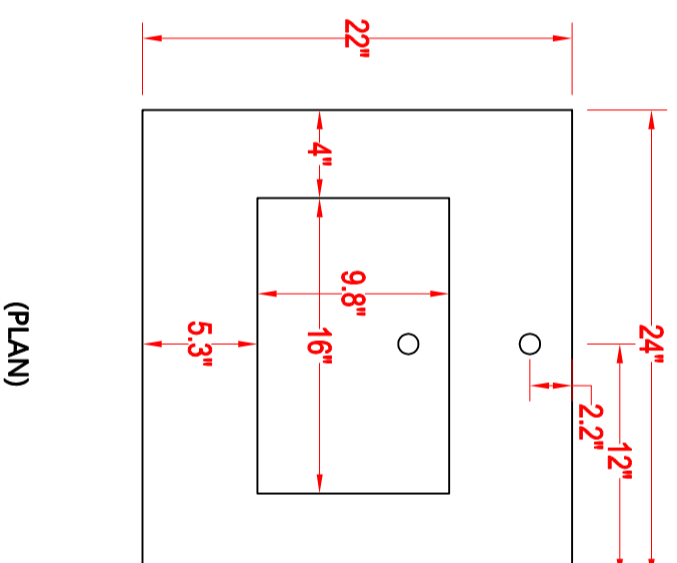

Bathroom Cabinet

Unit

inch

Model

VA2024

Mirror: 23.2"x27.56" inch

Cabinet: 24"x22"x39.8" inch

Handle: 6" inch