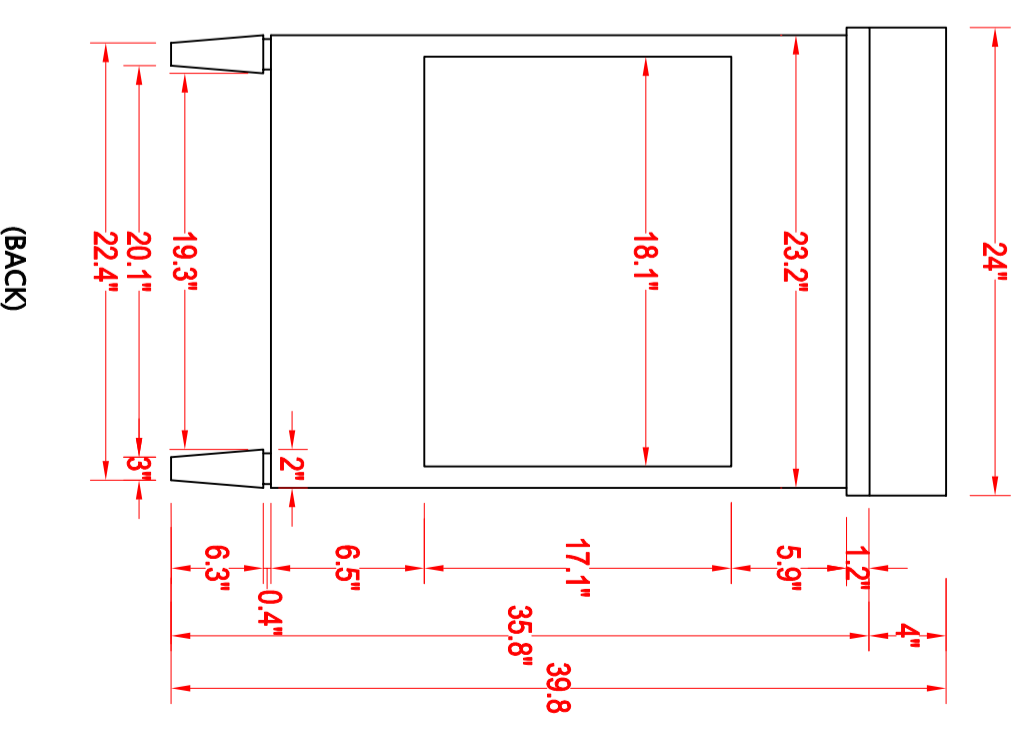

Bathroom Cabinet

Unit

inch

Model

VA2024

Mirror: 23.2"x27.56" inch

Cabinet: 24"x22"x39.8" inch

Handle: 6" inch

(BACK)