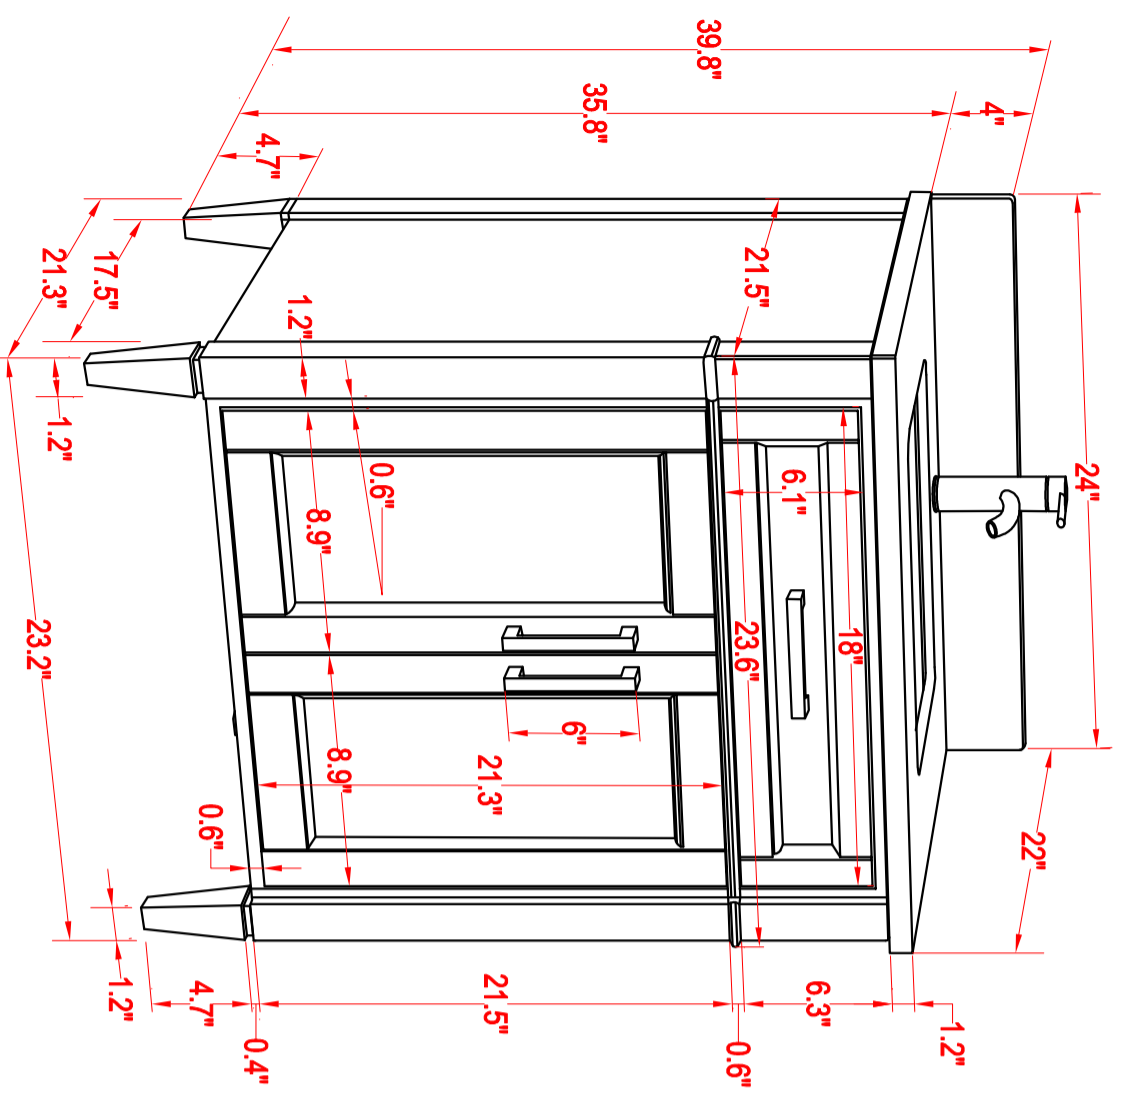

Bathroom Cabinet

Unit

inch

Model

VA2024

Mirror: 23.2"x27.56" inch

Cabinet: 24"x22"x39.8" inch

Handle: 6" inch