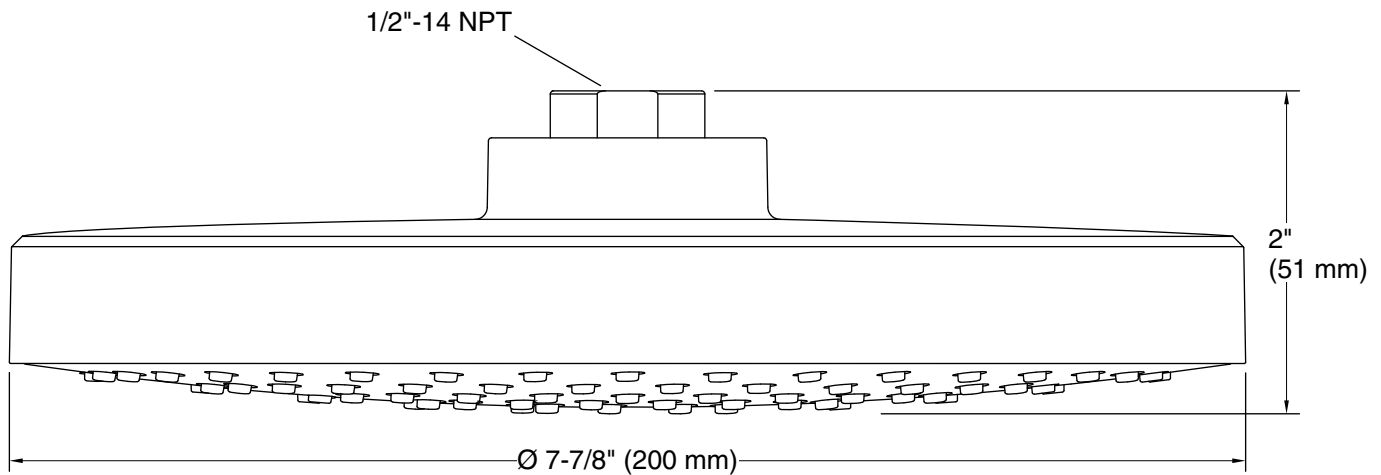

Features

- Spray performance delivers a drenching rain experience
- Angled nozzles provide a full-coverage spray
- Adjustable swivel ball joint allows for precise spray adjustment
- MasterClean™ sprayface features an easy-to-clean surface that withstands mineral buildup
- Complements the Awaken collection
- 1.75 gpm (6.6 lpm) flow rate.
- 1/2" NPT connection

Technical Information

All product dimensions are nominal.

Showerhead/Body Spray:

Rated maximum flow: 1.75 gal/min (6.6 l/min)

Pressure:

45 psi (3.1 bar)

Notes

Install this product according to the installation instructions.