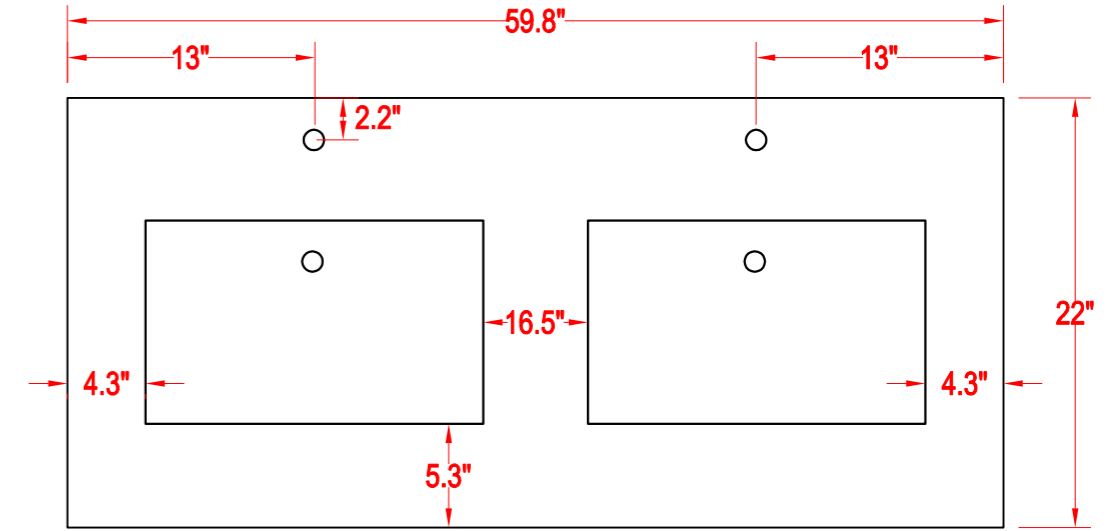

Bathroom Cabinet

Unit

inch

Model

VA1060D

Mirror: 59"x27.56" inch

Cabinet: 59.8"x22"x39.8" inch

Handle: 6" inch