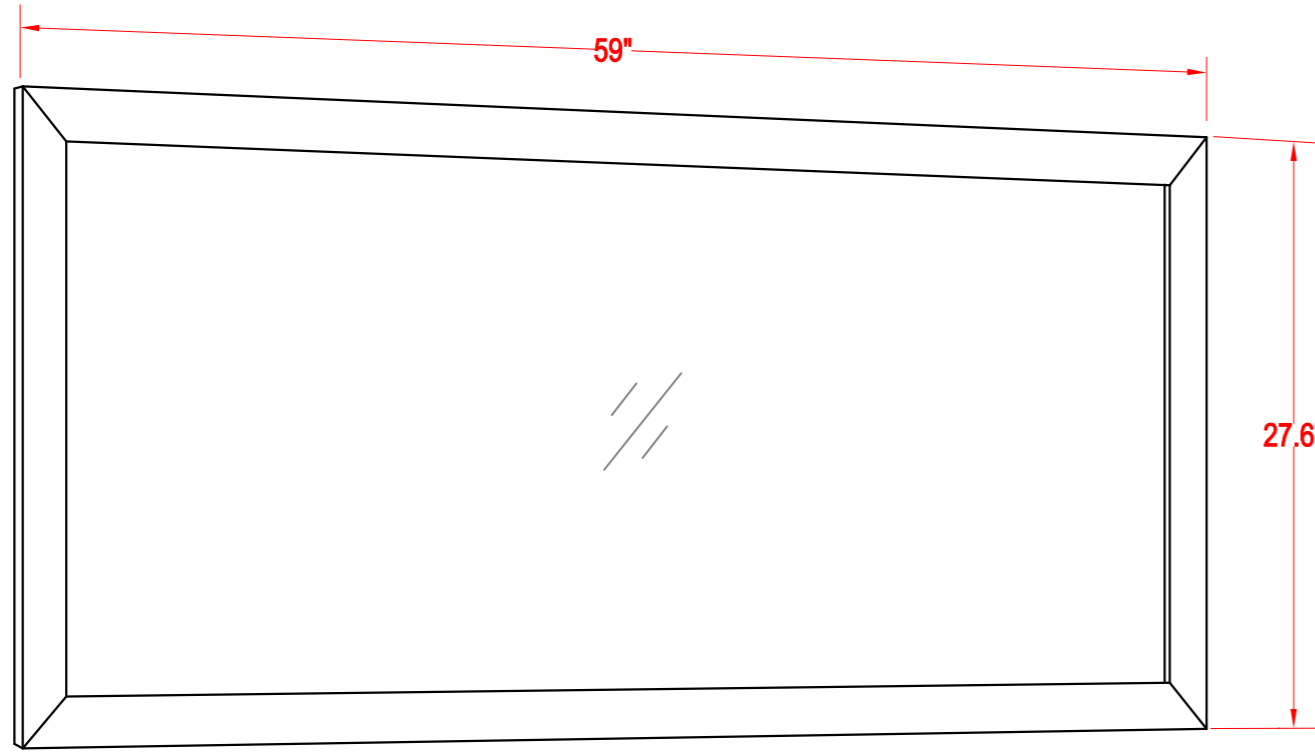

Bathroom Cabinet

Unit

inch

Model

VA1060D

Mirror: 59"x27.56" inch

Cabinet: 59.8"x22"x39.8" inch

Handle: 6" inch