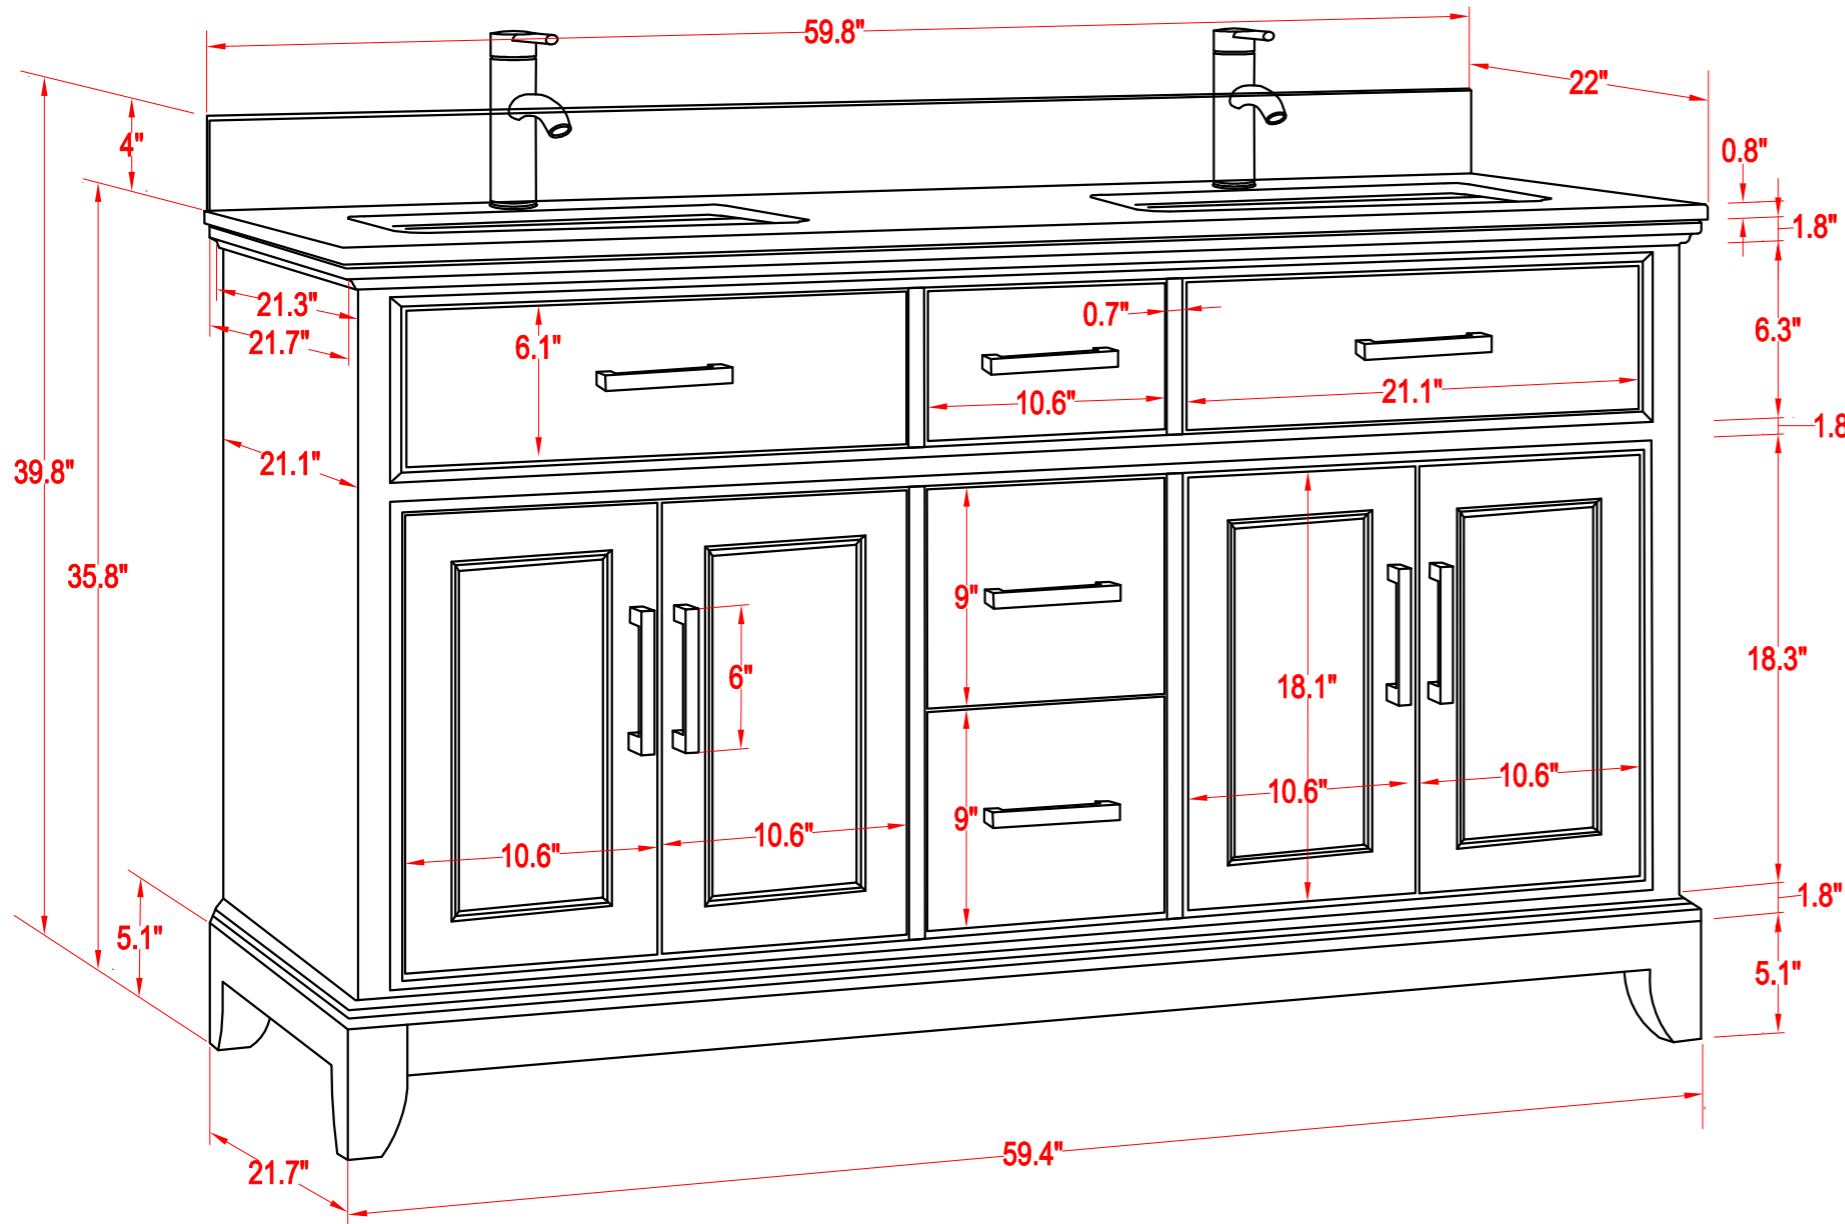

Bathroom Cabinet

Unit

inch

Model

VA1060D

Mirror: 59"x27.56" inch

Cabinet: 59.8"x22"x39.8" inch

Handle: 6" inch

(PLAN)

(BACK)