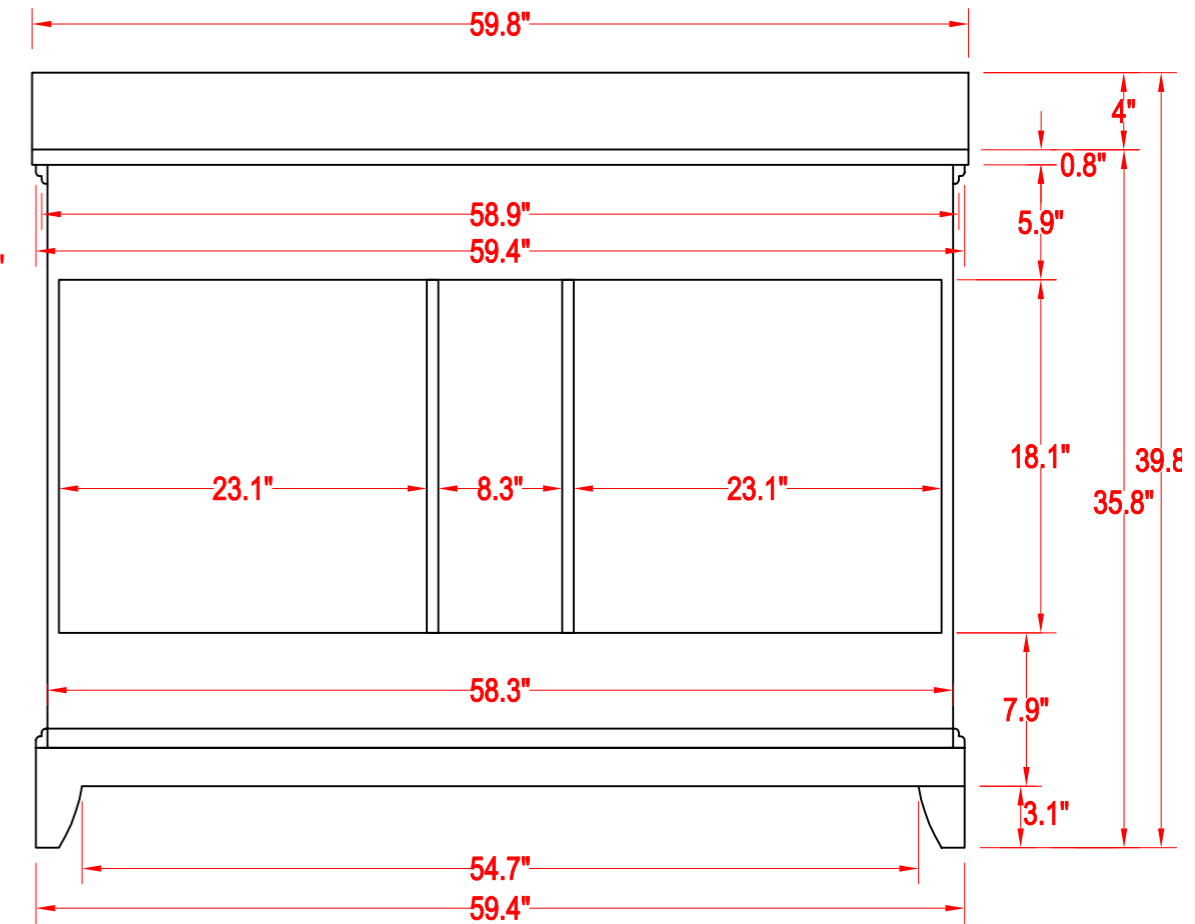

Bathroom Cabinet

Unit

inch

Model

VA1060D

Mirror: 59"x27.56" inch

Cabinet: 59.8"x22"x39.8" inch

Handle: 6" inch

(PLAN)

(BACK)