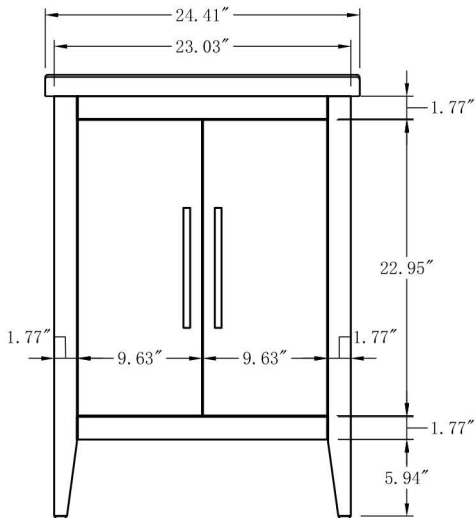

Overall Dimensions: 24.4" W x 18.5" D x 34.25" H

Cabinet: 23" W x 17.7" D x 32.6" H

Top: 20.4" W x 18.5" D x 1.5" H

\*All measurements are  $\pm 0.25"$ .

Overall Dimensions: 24.4" W x 18.5" D x 34.25" H

Cabinet: 23" W x 17.7" D x 32.6" H

Top: 20.4" W x 18.5" D x 1.5" H