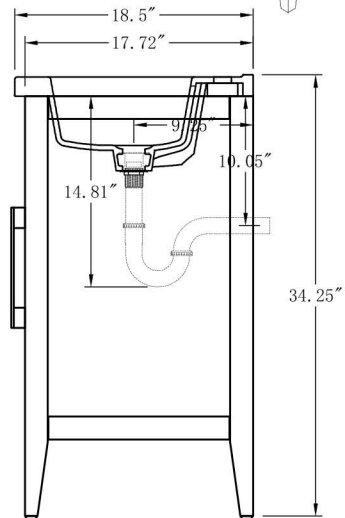

Overall Dimensions: 24.4" W x 18.5" D x 34.25" H

Cabinet: 23" W x 17.7" D x 32.6" H

Top: 20.4" W x 18.5" D x 1.5" H

\*All measurements are  $\pm 0.25"$ .

Overall Dimensions: 24.4" W x 18.5" D x 34.25" H

Cabinet: 23" W x 17.7" D x 32.6" H

Top: 20.4" W x 18.5" D x 1.5" H