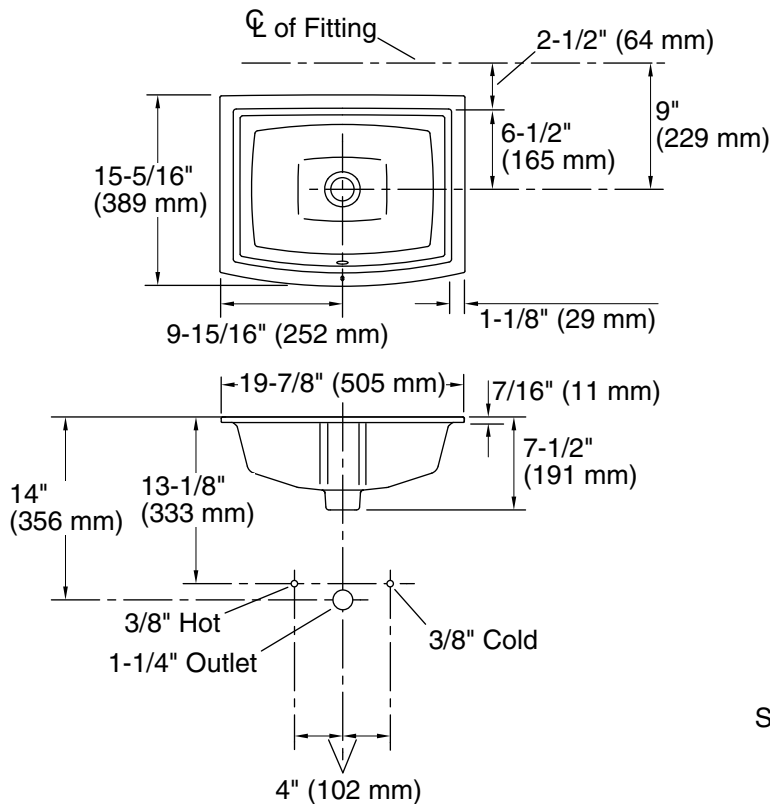

Standard Installation

Technical Information

All product dimensions are nominal.

Bowl configuration:	Single
Installation:	Undermount
Bowl area (Only):	Length: 17-5/8" (448 mm) Width: 13" (330 mm) With overflow: Yes Water depth: 3-3/4" (95 mm)
With overflow:	Yes
Drain hole:	1-3/4" (44 mm)
Template:	1224722-7, required, not included