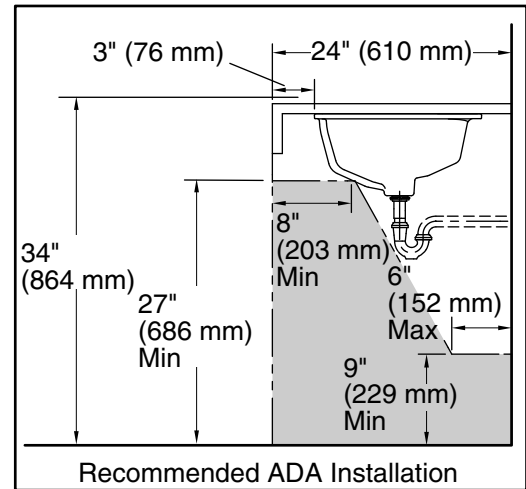

Standard Installation

Technical Information

All product dimensions are nominal.

Bowl configuration:	Single
Installation:	Undermount
Bowl area (Only):	Length: 17-5/8" (448 mm) Width: 13" (330 mm) With overflow: Yes Water depth: 3-3/4" (95 mm)
With overflow:	Yes
Drain hole:	1-3/4" (44 mm)
Template:	1224722-7, required, not included