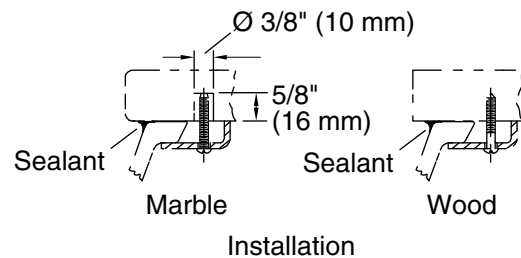

Standard Installation

Technical Information

All product dimensions are nominal.

Bowl configuration:	Single
Installation:	Undermount
Bowl area (Only):	Length: 17-5/8" (448 mm) Width: 13" (330 mm) With overflow: Yes Water depth: 3-3/4" (95 mm)
With overflow:	Yes
Drain hole:	1-3/4" (44 mm)
Template:	1224722-7, required, not included