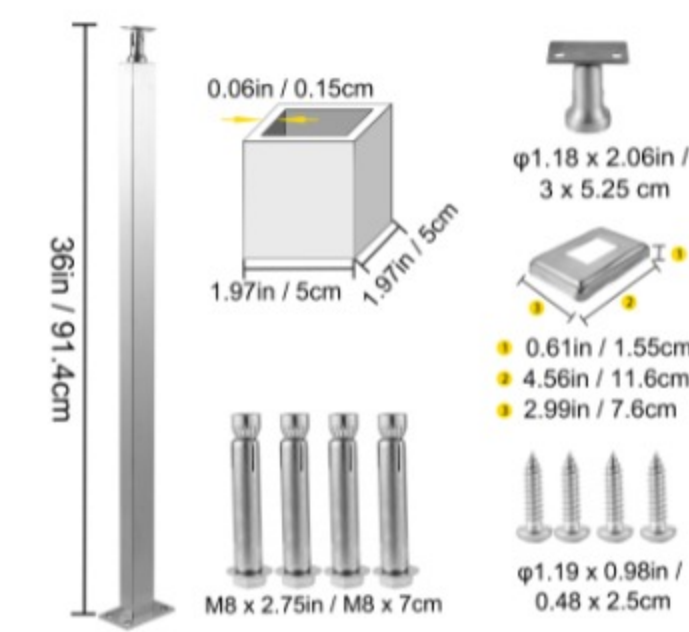

VEVOR®

CABLE RAILING POST

36 x 1.97 x 1.97" / 91.4 x 5 x 5cm

Stainless Steel

For Indoor

Outdoor Use

Cable Railing Post

The 36" cable handrail post in height is made of durable stainless steel and coated with powder. 0-300 degrees adjustable cast bracket is designed to fit both your interior & exterior cable railing systems. Free hole DIY enable leveled holes and inclined holes are both available.

DIY FOR MULTI-MOUNT HOLE

Drill Holes According to Your Different Needs

Design it Yourself

Free hole post is more practical and secure. It enables you to DIY a cable railing system easily because the distance from hole to hole can be DIY to match your different needs.

ACCESSORIES FOR ITEM

Easy & Quick Assembly

Cast bracket, lag screws, expansion bolts, foot cover, are enough provided, allowing the cable deck railing post to be installed quickly and easily.

Specifications

- Model: VV-91.4x5x5-LGZWKSLIVER
- Material: Stainless Steel+Powder Coated
- Item Size: 36 x 1.97 x 1.97"/91.4 x 5 x 5 cm
- Base Size: 4.56 x 2.99 x 0.61"/116 x 76 x 15.5 mm
- Connect Methods: Concrete/Wood
- Thickness: 0.06"/1.5 mm
- Color: Silver
- Item Weight: 2.0 kg/4.4 lbs