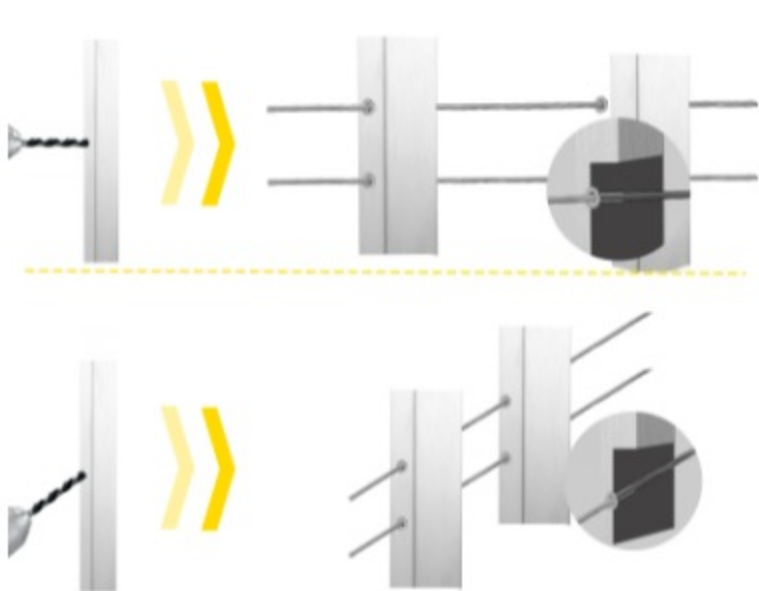

VEVOR®

CABLE RAILING POST

36 x 1.97 x 1.97" / 91.4 x 5 x 5cm

Stainless Steel

For Indoor

Outdoor Use

Cable Railing Post

The 36" cable handrail post in height is made of durable stainless steel and coated with powder. 0-300 degrees adjustable cast bracket is designed to fit both your interior & exterior cable railing systems. Free hole DIY enable leveled holes and inclined holes are both available.

Why Choose VEVOR?

- Premium Tough Quality
- Incredibly Low Prices
- Fast & Secure Delivery
- 30-Day Free Returns
- 24/7 Attentive Service

36" CABLE RAIL POST

36" Cable Railing Post

Cable railing posts can weigh up to 300lbs load capacity. It is suitable for up/down a stair, especially for children, the elderly, and people who have difficulty climbing stairs is an indispensable help.

DIY FOR MULTI-MOUNT HOLE

Drill Holes According to Your Different Needs

Design it Yourself

Free hole post is more practical and secure. It enables you to DIY a cable railing system easily because the distance from hole to hole can be DIY to match your different needs.

DURABLE STAINLESS STEEL

Brushed Finishing Keeps Long-term Service

Brushed Finishing

The deck railing is come with durable stainless steel and silver brushed finish that stand up to corrosion and rust for a long time regardless of whether you use the stair railing post indoors or outdoors.