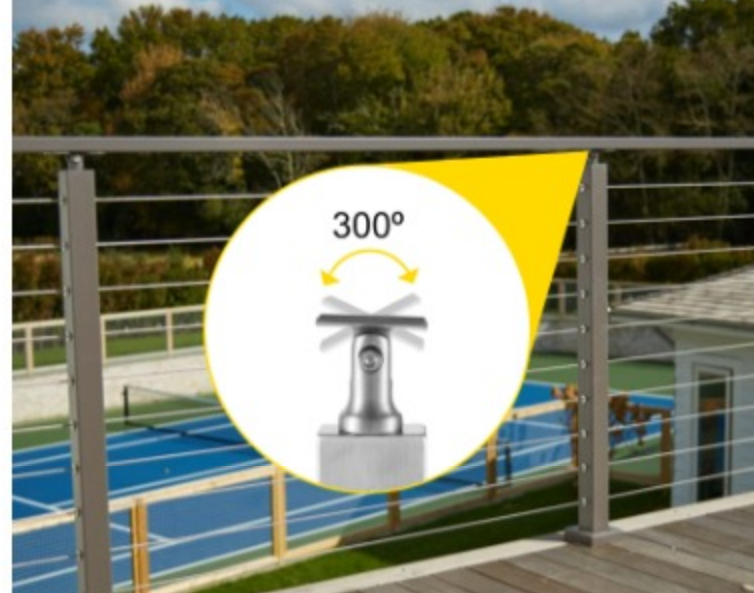

VEVOR®

CABLE RAILING POST

36 x 1.97 x 1.97" / 91.4 x 5 x 5cm

Stainless Steel

For Indoor

Outdoor Use

Cable Railing Post

The 36" cable handrail post in height is made of durable stainless steel and coated with powder. 0-300 degrees adjustable cast bracket is designed to fit both your interior & exterior cable railing systems. Free hole DIY enable leveled holes and inclined holes are both available.

DIY FOR MULTI-MOUNT HOLE

Drill Holes According to Your Different Needs

Design it Yourself

Free hole post is more practical and secure. It enables you to DIY a cable railing system easily because the distance from hole to hole can be DIY to match your different needs.

ACCESSORIES FOR ITEM

Easy & Quick Assembly

Cast bracket, lag screws, expansion bolts, foot cover, are enough provided, allowing the cable deck railing post to be installed quickly and easily.

Specifications

MULTI-ANGLE BRACKET

300 Degrees Rotate Cast Bracket

Multi-angle Bracket

The mounting bracket and handrail are fixed tightly, and you never worry about the handrail piece come off. The 0-300 degrees cast bracket can shift the different angles to tackle Installation tasks.