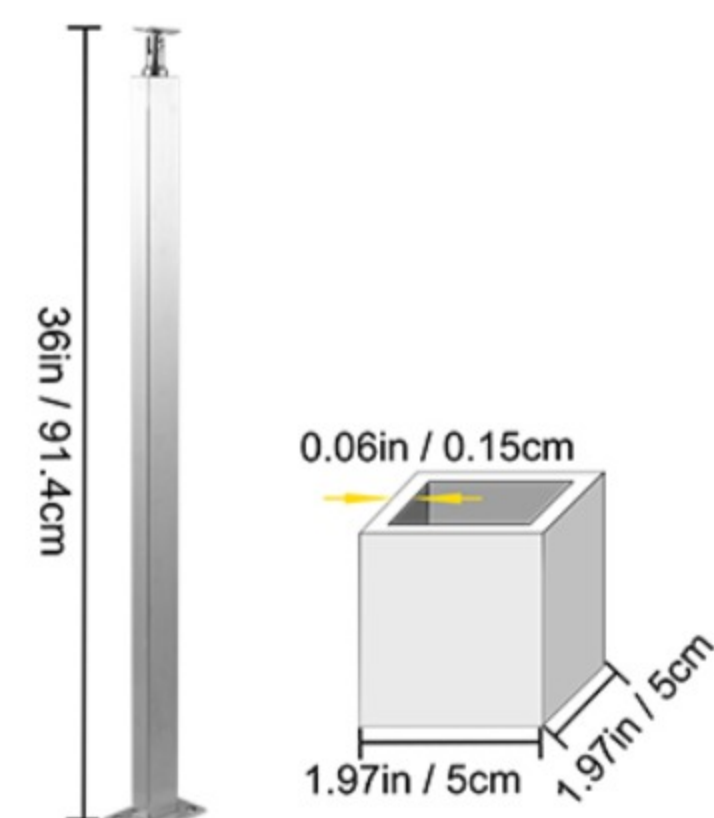

VEVOR®

CABLE RAILING POST

36 x 1.97 x 1.97" / 91.4 x 5 x 5cm

Stainless Steel

For Indoor

Outdoor Use

Cable Railing Post

The 36" cable handrail post in height is made of durable stainless steel and coated with powder. 0-300 degrees adjustable cast bracket is designed to fit both your interior & exterior cable railing systems. Free hole DIY enable leveled holes and inclined holes are both available.

- Compatible Railing Post
- Brushed Finish Surface
- Rotating Cast Bracket
- Free Drilled Hole Design

VEVOR®

Tough Equipment & Tools, Pay Less

VEVOR is a leading brand that specializes in equipment and tools. Along with thousands of motivated employees, VEVOR is dedicated to providing our customers with tough equipment & tools at incredibly low prices. Today, VEVOR has occupied markets of more than 200 countries with 10 million plus global members.

Why Choose VEVOR?

- Premium Tough Quality
- Incredibly Low Prices
- Fast & Secure Delivery
- 30-Day Free Returns
- 24/7 Attentive Service

36" CABLE RAIL POST

36" Cable Railing Post

Cable railing posts can weigh up to 300lbs load capacity. It is suitable for up/down a stair, especially for children, the elderly, and people who have difficulty climbing stairs is an indispensable help.

DIY FOR MULTI-MOUNT HOLE

Drill Holes According to Your Different Needs

Design it Yourself

Free hole post is more practical and secure. It enables you to DIY a cable railing system easily because the distance from hole to hole can be DIY to match your different needs.

DURABLE STAINLESS STEEL

Brushed Finishing Keeps Long-term Service

Brushed Finishing