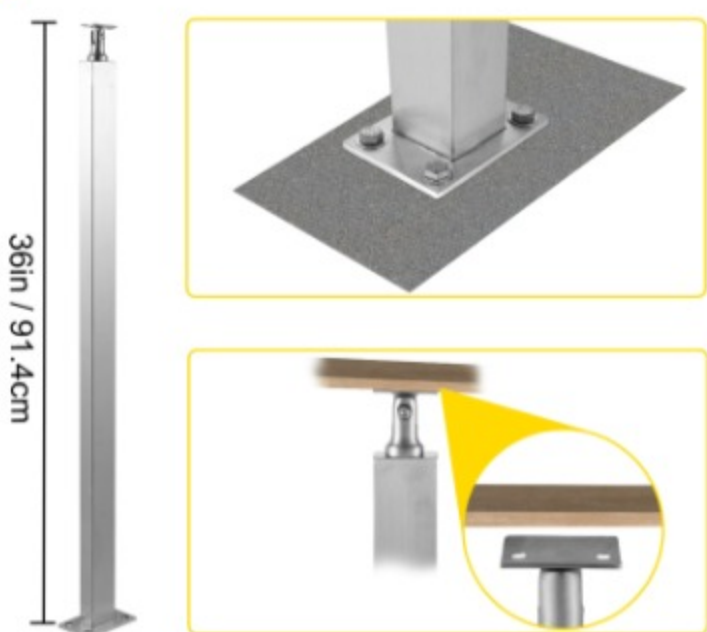

VEVOR®

CABLE RAILING POST

36 x 1.97 x 1.97" / 91.4 x 5 x 5cm

Stainless Steel

For Indoor

Outdoor Use

Cable Railing Post

The 36" cable handrail post in height is made of durable stainless steel and coated with powder. 0-300 degrees adjustable cast bracket is designed to fit both your interior & exterior cable railing systems. Free hole DIY enable leveled holes and inclined holes are both available.

Why Choose VEVOR?

- Premium Tough Quality
- Incredibly Low Prices
- Fast & Secure Delivery
- 30-Day Free Returns
- 24/7 Attentive Service

36" CABLE RAIL POST

36" Cable Railing Post

Cable railing posts can weigh up to 300lbs load capacity. It is suitable for up/down a stair, especially for children, the elderly, and people who have difficulty climbing stairs is an indispensable help.

DIY FOR MULTI-MOUNT HOLE

Drill Holes According to Your Different Needs

Design it Yourself

Free hole post is more practical and secure. It enables you to DIY a cable railing system easily because the distance from hole to hole can be DIY to match your different needs.

- Model: VV-91.4x5x5-LGZWKSLIVER
- Material: Stainless Steel+Powder Coated
- Item Size: 36 x 1.97 x 1.97"/91.4 x 5 x 5 cm
- Base Size: 4.56 x 2.99 x 0.61"/116 x 76 x 15.5 mm
- Connect Methods: Concrete/Wood
- Thickness: 0.06"/1.5 mm
- Color: Silver
- Item Weight: 2.0 kg/4.4 lbs