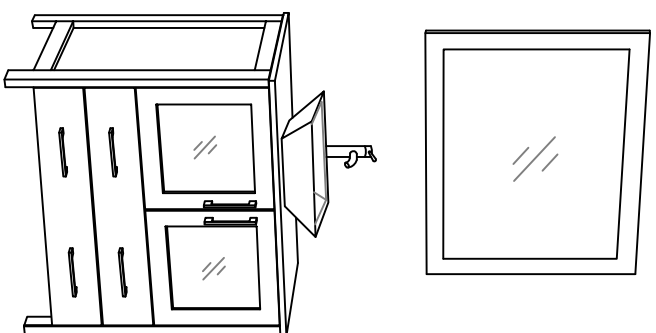

Bathroom Cabinet

Unit

inch

Model

VA3130

Mirror: 27.56" x 27.56" inch

Cabinet: 29.9" x 18.5" x 31.1" inch

Handle: 6.2" inch

(PLAN)

(BACK)