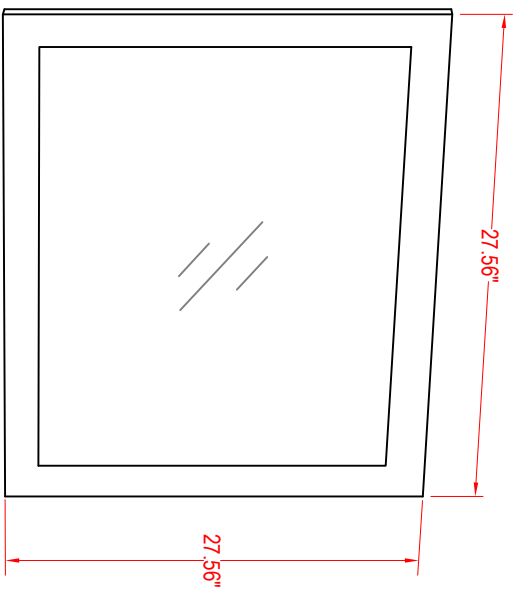

# Bathroom Cabinet

Unit

inch

Model

VA3130

Mirror: 27.56" x 27.56" inch

Cabinet: 29.9" x 18.5" x 31.1" inch

Handle: 6.2" inch