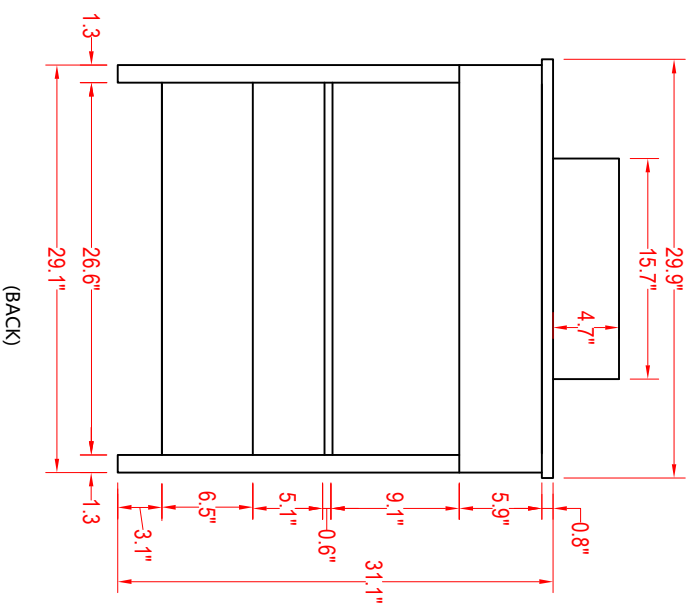

Bathroom Cabinet

Unit

inch

Model

VA3130

Mirror: 27.56" x 27.56" inch

Cabinet: 29.9" x 18.5" x 31.1" inch

Handle: 6.2" inch

(PLAN)

(BACK)