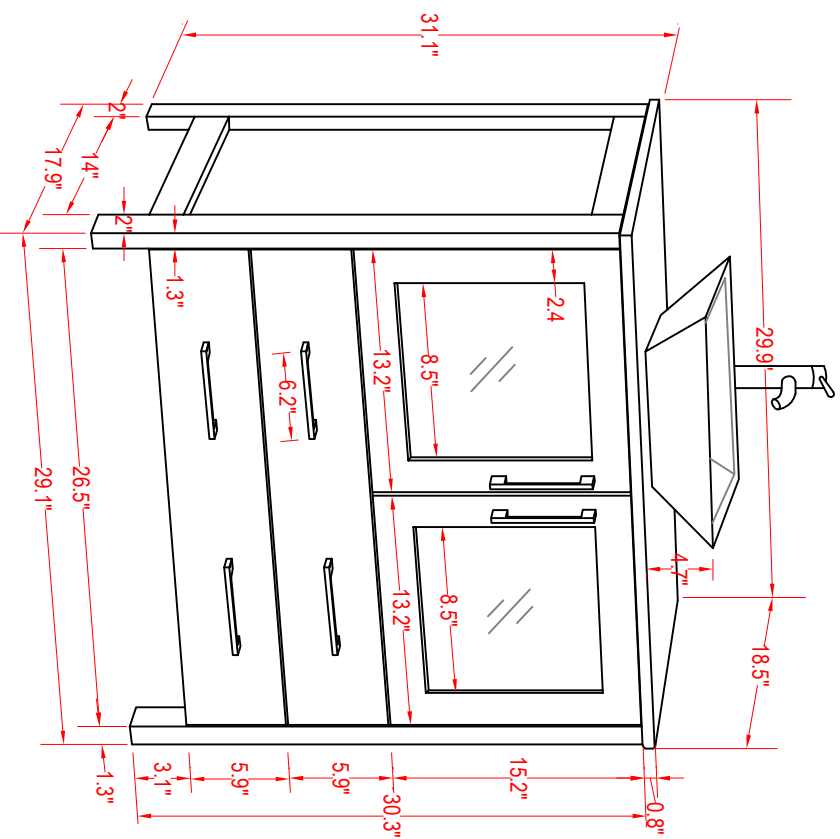

Bathroom Cabinet

Unit

inch

Model

VA3130

Mirror: 27.56" x 27.56" inch

Cabinet: 29.9" x 18.5" x 31.1" inch

Handle: 6.2" inch

(PLAN)

(BACK)