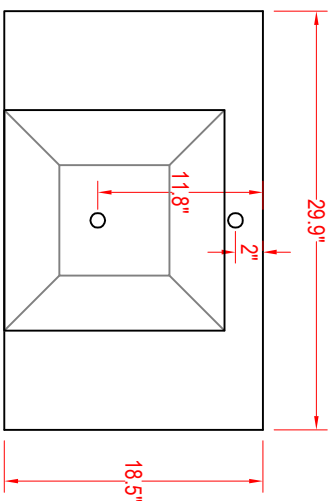

# Bathroom Cabinet

Unit

inch

Model

VA3130

Mirror: 27.56" x 27.56" inch

Cabinet: 29.9" x 18.5" x 31.1" inch

Handle: 6.2" inch