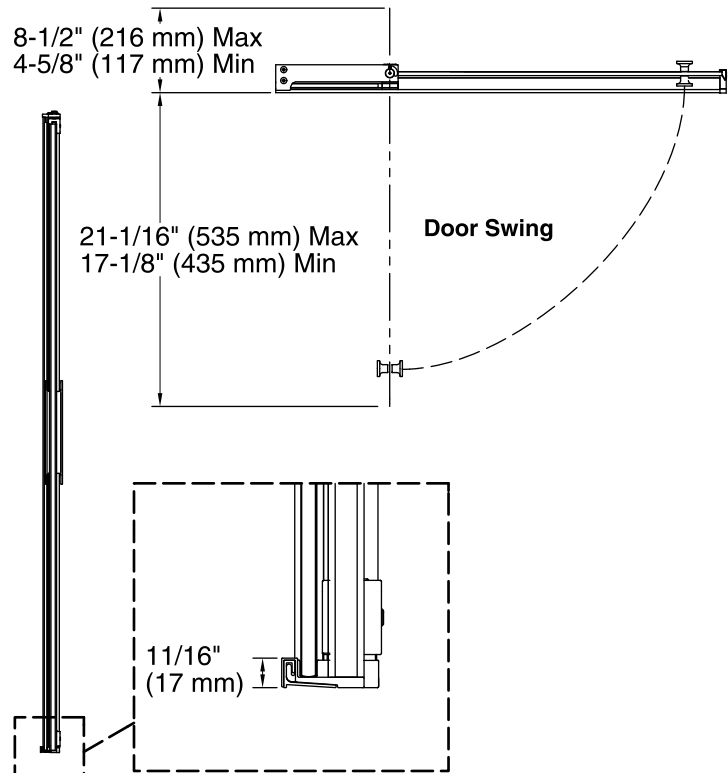

### Installation

- Installs left or right-handed.
- Out-of-plumb adjustability simplifies installation.

### Technical Information

All product dimensions are nominal.

Frame material:	Aluminum
Opening style:	Pivot
Opening Width - Min:	27-5/16" (693 mm)
Opening Width - Max:	31-1/8" (791 mm)
Walk-through - Min:	18-9/16" (471 mm)
Walk-through - Max:	22-3/8" (568 mm)
Glass thickness:	1/4" (6 mm)

### Notes

Install this product according to the installation guide.

Strike jamb is made of clear plastic and may not cover existing shower door holes.

NOTICE: The vertical opening should be a minimum of 74" (1880 mm) to allow clearance for installation.