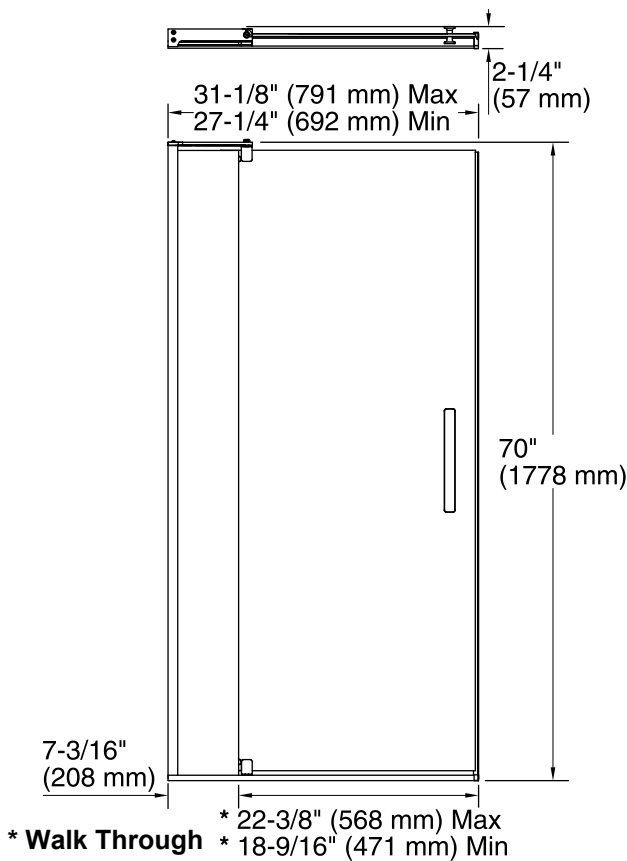

### Technical Information

All product dimensions are nominal.

Frame material:	Aluminum
Opening style:	Pivot
Opening Width - Min:	27-5/16" (693 mm)
Opening Width - Max:	31-1/8" (791 mm)
Walk-through - Min:	18-9/16" (471 mm)
Walk-through - Max:	22-3/8" (568 mm)
Glass thickness:	1/4" (6 mm)

### Notes

Install this product according to the installation guide.

Strike jamb is made of clear plastic and may not cover existing shower door holes.

NOTICE: The vertical opening should be a minimum of 74" (1880 mm) to allow clearance for installation.