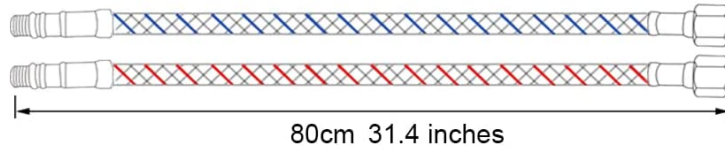

Customization Size

Hot and Cold Hose Length:

Note: Special hoses size and length can be customized as required