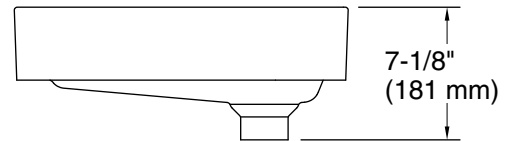

	0	White
---	---	-------

Technical Information

All product dimensions are nominal.
Installation: Vanity top/ITB

Notes

Install this product according to the installation instructions.