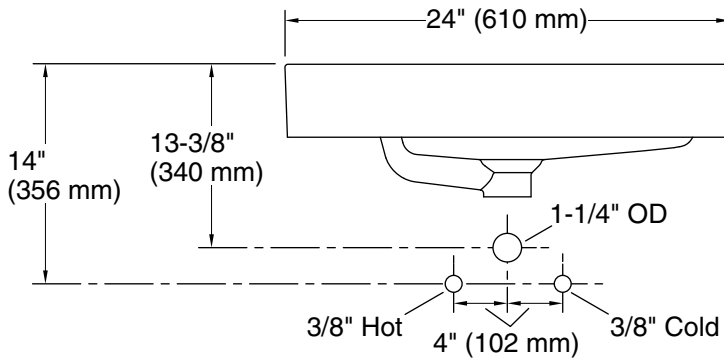

	0	White
---	---	-------

Technical Information

All product dimensions are nominal.
Installation: Vanity top/ITB

Notes

Install this product according to the installation instructions.