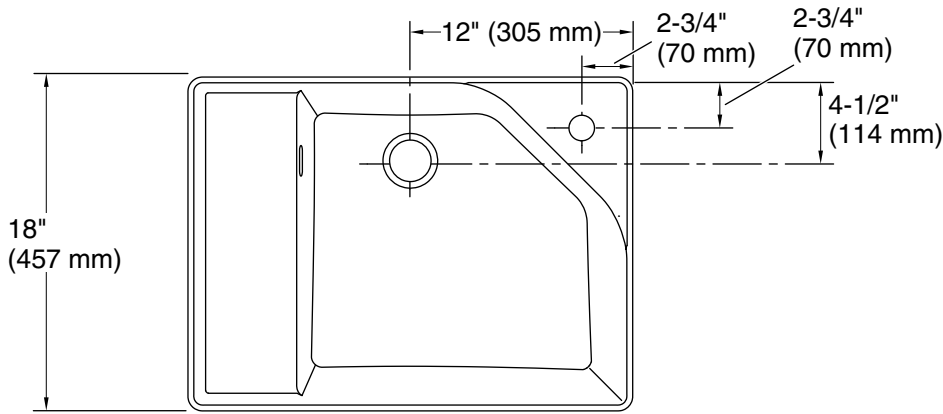

Features

- Vanity top with integrated sink
- Deep square basin with a contemporary design minimizes splash
- Corner faucet deck with raised edge maximizes space and keeps water from spilling onto countertop
- Single faucet hole
- Storage deck provides a convenient, dry space to set small items
- Pair with Spacity™ dual-sided tray and washboard to store products or wash clothing (sold separately)
- Thin angled edges allow you to customize your storage with hanging accessories (sold separately)
- Rear drain placement increases vanity cabinet storage space underneath
- Unique side slotted overflow creates a sleek look
- Glazed finish is easy to clean
- Coordinates with the K-32161 Spacity™ 22-3/4" bathroom vanity cabinet for complete overhanging coverage of cabinetry (sold separately)
- When wall-mounted, pairs with Spacity™ K-28917 pedestal or K-28918 shroud to conceal pipes and create a sleek look (sold separately)
- Pedestal and shroud are decorative only, not supporting the full weight of the sink

	0	White
---	---	-------

Technical Information

All product dimensions are nominal.
Installation: Vanity top/ITB

Notes

Install this product according to the installation instructions.