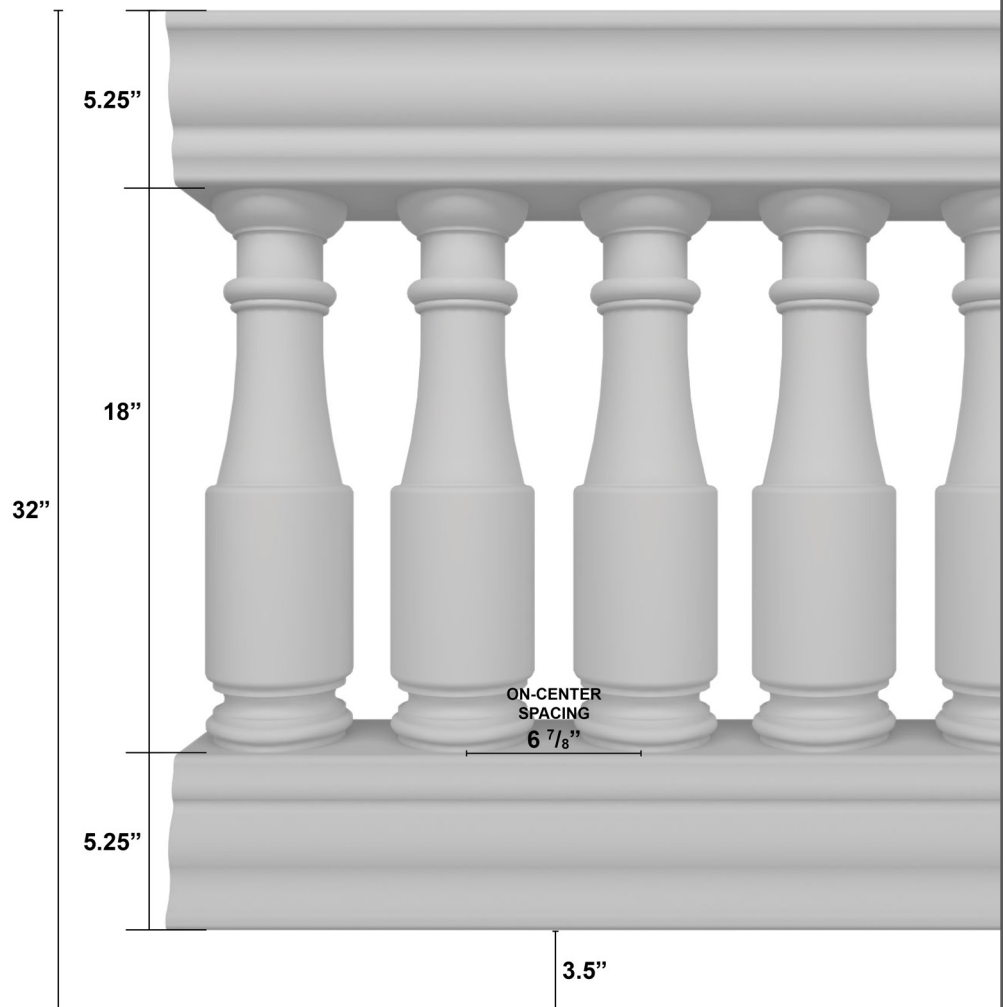

BALUSTRADE RAILING KIT

HAMILTON

STYLE

STYLE N

PORCH/PATIO GROUND