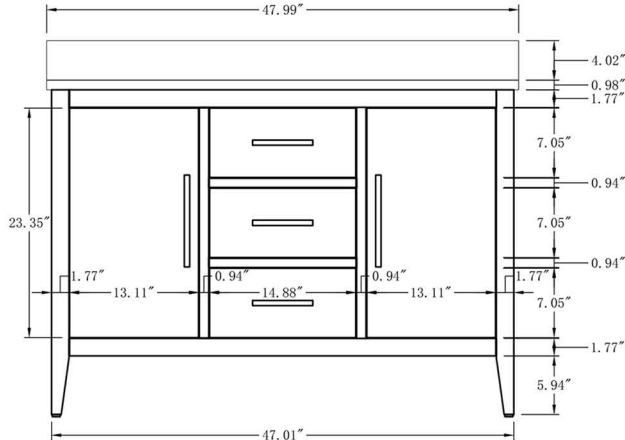

QUALITY BATHROOM FURNITURE

Overall Dimensions: 48" W x 22" D x 38" H

Cabinet: 47" W x 21.5" D x 33" H

Top: 48" W x 22" D x 1" H

*All measurements are $\pm 0.25"$.

Overall Dimensions: 48" W x 22" D x 38" H

Cabinet: 47" W x 21.5" D x 33" H

Top: 48" W x 22" D x 1" H