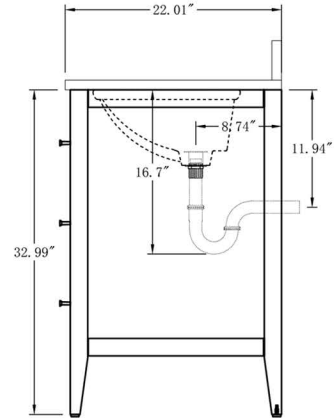

QUALITY BATHROOM FURNITURE

Overall Dimensions: 48" W x 22" D x 38" H

Cabinet: 47" W x 21.5" D x 33" H

Top: 48" W x 22" D x 1" H

*All measurements are $\pm 0.25"$.

Overall Dimensions: 48" W x 22" D x 38" H

Cabinet: 47" W x 21.5" D x 33" H

Top: 48" W x 22" D x 1" H