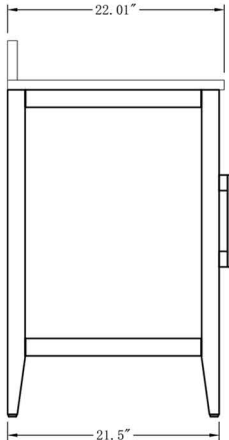

QUALITY BATHROOM FURNITURE

Overall Dimensions: 48" W x 22" D x 38" H

Cabinet: 47" W x 21.5" D x 33" H

Top: 48" W x 22" D x 1" H

*All measurements are $\pm 0.25"$.

Overall Dimensions: 48" W x 22" D x 38" H

Cabinet: 47" W x 21.5" D x 33" H

Top: 48" W x 22" D x 1" H