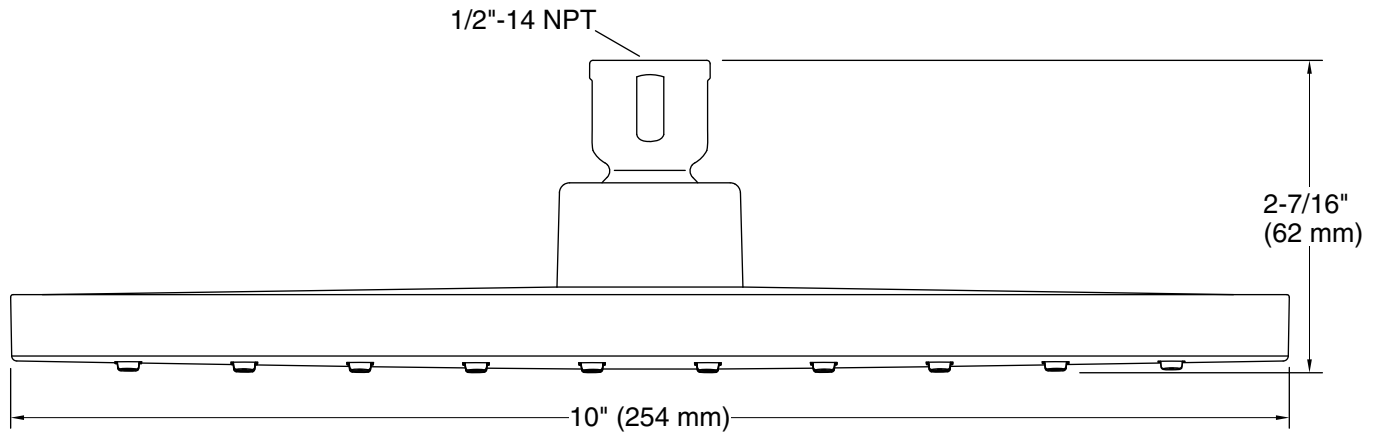

Technical Information

All product dimensions are nominal.

Faucet:

Flow rate: 1.75 gal/min (6.6 l/min)

Drain included: No

Showerhead/Body Spray:

Rated maximum flow: 1.75 gal/min (6.6 l/min)

Pressure: 80 psi (5.5 bar)

Notes

For use with automatic compensating valves rated at 1.40 gal/min (5.3 l/min) or less.

Install this product according to the installation instructions.