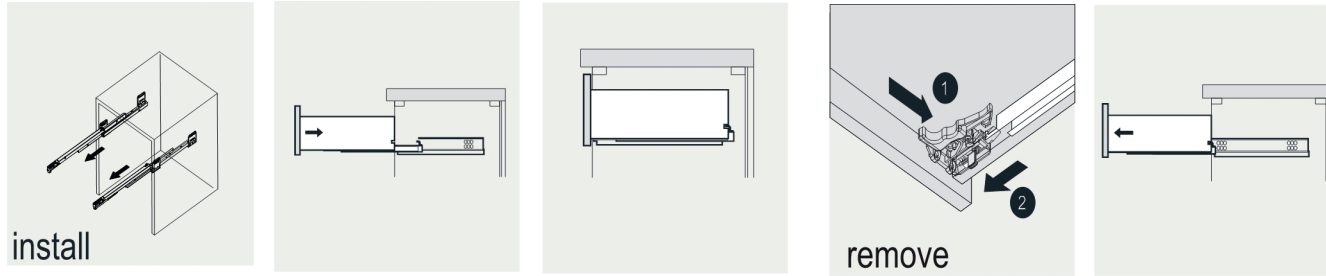

MODEL NO : TVN414-24X18WH

- Please check your product packaging to make Sure the included accessories are in the "list of standard accessories".if any parts are missing, please contact your local dealer immediately
- Do not allow any sharp objects to come in contact with the cabinet,as it will scratch the surface
- Continuous and prolonged exposure to direct sunlight may cause discoloration to the wood.
- Continuous and prolonged exposure to direct sunlight may cause discoloration to the wood.
- Please avoid using cleaning products that contain bleach or ammonia.
- Wood surface should only be cleaned with wood care products such as soapy water or furniture polish.

ERECTING TOOL

DRAWER'S ADJUST

INSTALLATION INSTRUCTIONS