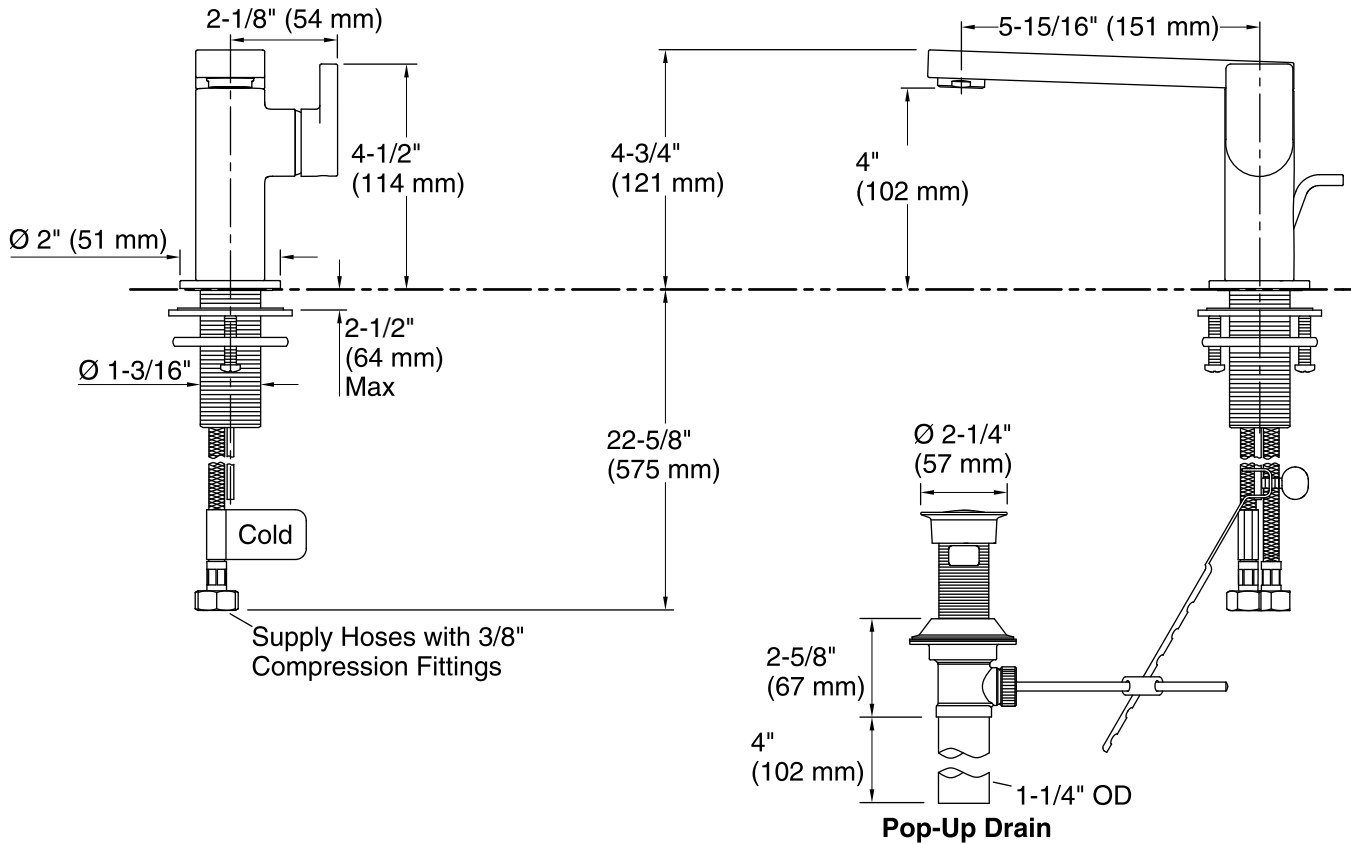

Features

- Metal construction.
- ADA Compliant Lever handle .
- Leak free ceramic disc valve allows both volume and temperature control.
- Temperature memory allows faucet to be turned on and off at any temperature setting.
- High-temperature limit setting for added safety.
- Single-hole mounting.
- Durable KOHLER finishes resist corrosion and tarnishing.
- Complete range of faucets, accessories and showering components to coordinate a full bathroom.
- 1.2 gal/min (4.5 l/min) maximum flow rate [max at 60 psi (4.1 bar)]

Color Code Description

● TT Titanium

Technical Information

All product dimensions are nominal.

Valve body: Cast Brass

Drain with overflow: YES

Drain tailpiece included: YES

included:

Spout:

Spout reach: 5-15/16" (151 mm)

Handle clearance: 1-9/16" (40 mm)

Faucet:

Flow rate: 1.2 gal/min (4.5 l/min)

Pressure: 60 psi (4.1 bar)

Notes

Install this product according to the installation guide.