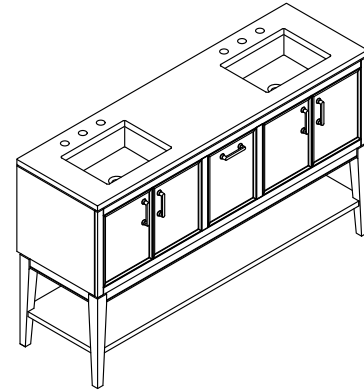

Features

- One full-extension 12¾" (325 mm) drawer with soft-close side-mount slides.
- Two 18" (457 mm) cabinet interior spaces provide ample storage.
- Three-way adjustable soft-close door hinges with 100° opening capability for easy cabinet access.
- Finish-matched cabinet interior offers generous clearance for plumbing.
- Quartz vanity top adds beauty and long-lasting durability.
- Customize your storage with optional accessories such as floor liners, drawer organizers, and perfectly sized containers (sold separately).
- Coordinates with K-33584 upgraded hardware finishes, K-25818 quartz backsplash, and K-25819 quartz side splash (sold separately).

Material

- Solid wood and moisture-resistant MDF.
- Painted exterior.

Installation

- Can be installed with legs or wall-hung.
- Easy installation – no special tools required.
- Separate vanity top makes for simplified installation.

Recommended Products/Accessories

K-25818 4" x 60" quartz backsplash
K-25819 4" x 18" quartz side splash
K-33582-ASB 70" x 24" linen tower
K-33583-ASB 28" x 24" wall cabinet
K-33584 5" cabinet pull
K-33585
K-33586
K-33587
K-33588
K-27933
K-27937