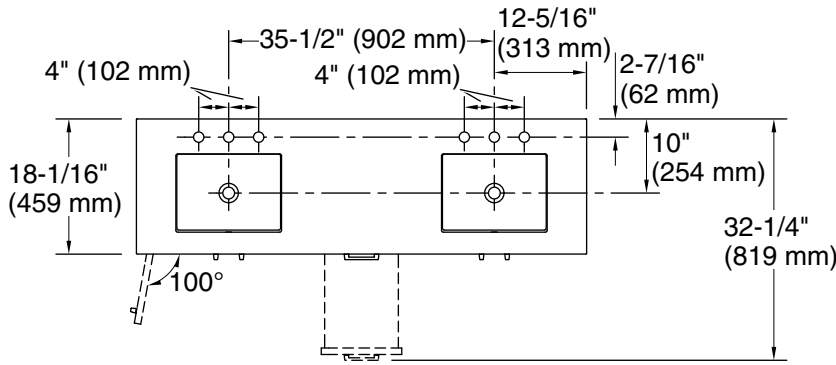

Waste Pipe Location Information