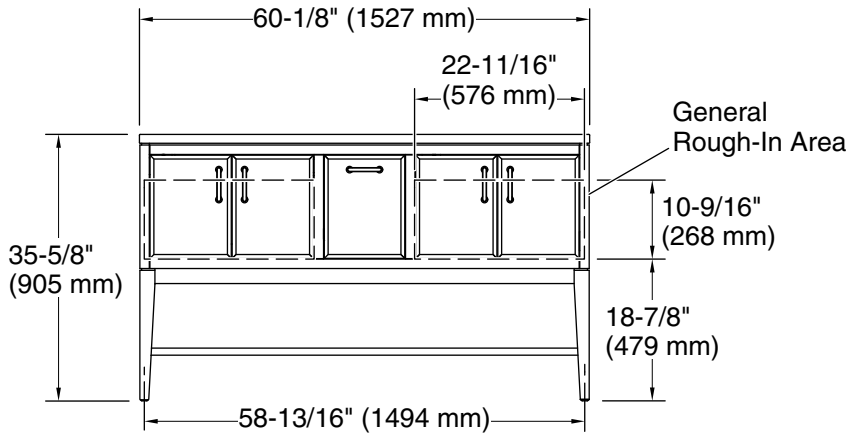

Technical Information

All product dimensions are nominal.

Notes

Install this product according to the installation instructions.