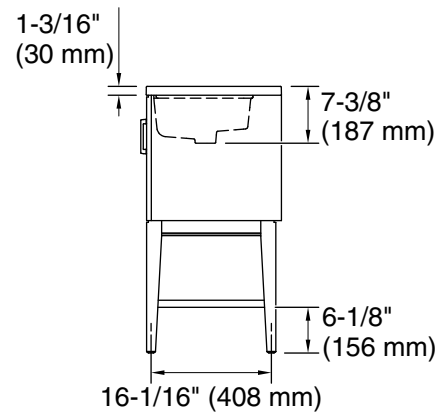

Technical Information

All product dimensions are nominal.

Notes

Install this product according to the installation instructions.