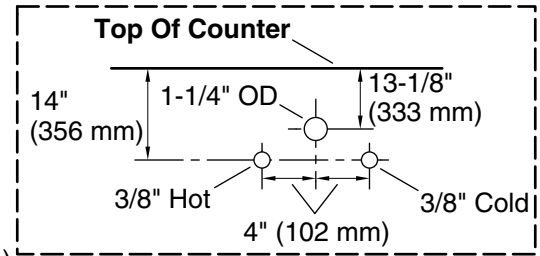

Waste Pipe Location Information