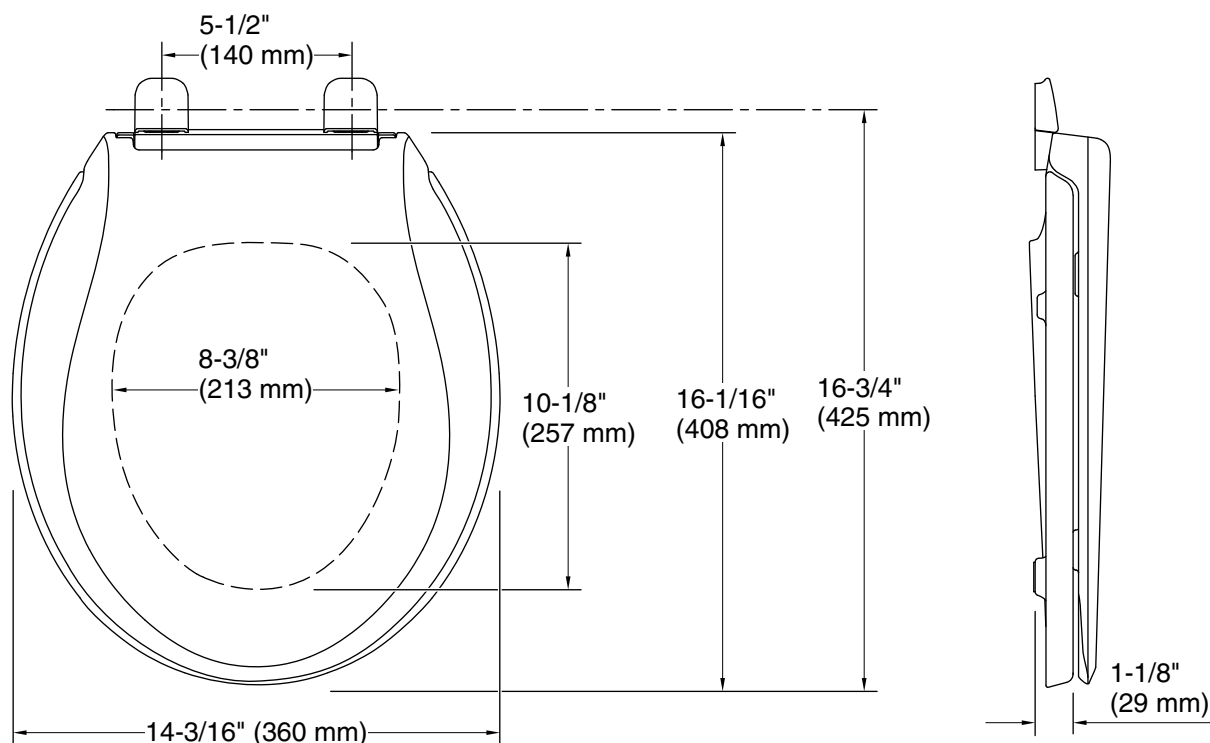

Cachet® Quiet-Close™
Round-front antimicrobial toilet seat
K-R25782-A

Features

- Antimicrobial finish inhibits the growth of mold-, mildew-, stain-, and odor-causing bacteria on the fixture surface. This product does not protect users against bacteria, viruses, or other disease organisms. Always clean and wash this product thoroughly before and after each use.
- Quiet-Close™ round-front seat closes quietly.
- Grip-Tight bumpers hold seat firmly in place.
- Quick-Release™ hinges allow seat to be unlatched from toilet for easy removal and convenient cleaning; no tools required.
- Quick-Attach® hardware for fast and secure installation.
- Color-matched plastic hinges.
- Toilet seats are not returnable to Kohler Co. if opened or outside of original packaging.

Codes/Standards

IAPMO/ANSI Z124.5

**KOHLER® One-Year Limited
Warranty**

See website for detailed warranty information.

Technical Information

All product dimensions are nominal.

Seat shape type: Round-front
Seat front type: Closed-front
Seat-mounting holes: 5-1/2" (140 mm)