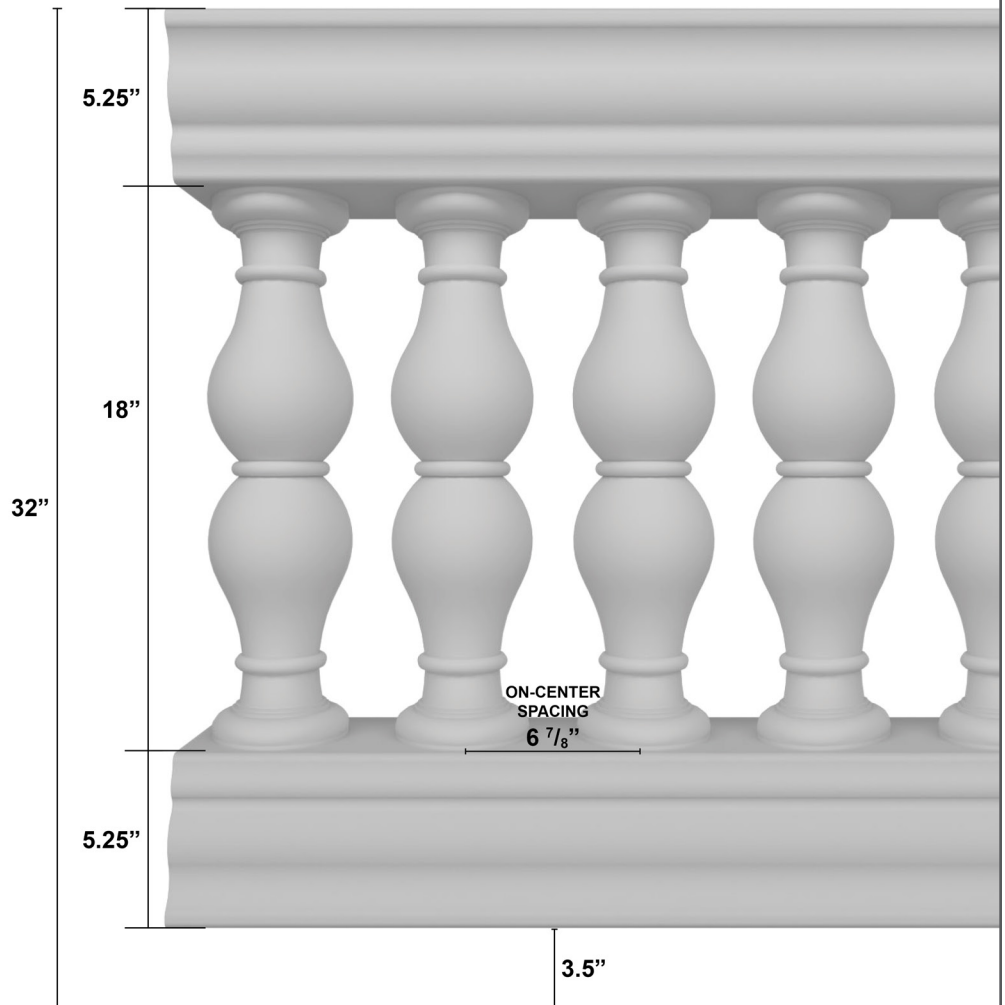

BALUSTRADE RAILING KIT

AVALON

STYLE

STYLE N

PORCH/PATIO GROUND