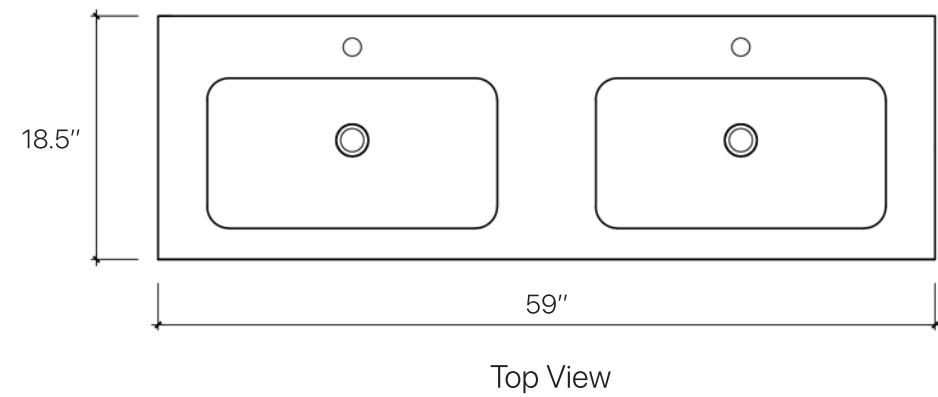

# Product Specifications

**Eviva**

Perspective View

SKU:	EVVN203-59
Notes:	

All dimensions and specifications are approximate and subject to change without notice.

orders@eviva.us +1 (800) 406-7205

# Product Specifications

**Eviva**

SKU:	EVVN203-59
Notes:	

All dimensions and specifications are approximate and subject to change without notice.

orders@eviva.us +1 (800) 406-7205