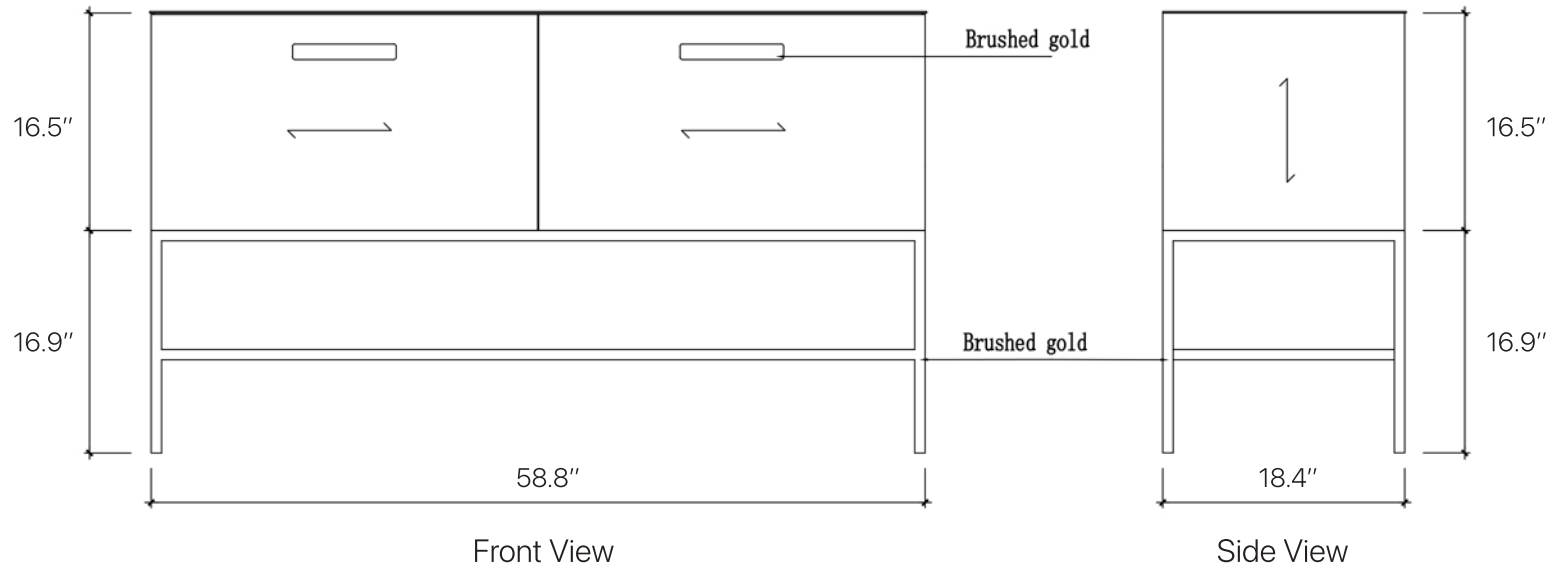

# Product Specifications

**Eviva**

Perspective View

SKU:	EVVN203-59
Notes:	

All dimensions and specifications are approximate and subject to change without notice.

orders@eviva.us +1 (800) 406-7205

# Product Specifications

**Eviva**

SKU:	EVVN203-59
Notes:	

All dimensions and specifications are approximate and subject to change without notice.

orders@eviva.us +1 (800) 406-7205