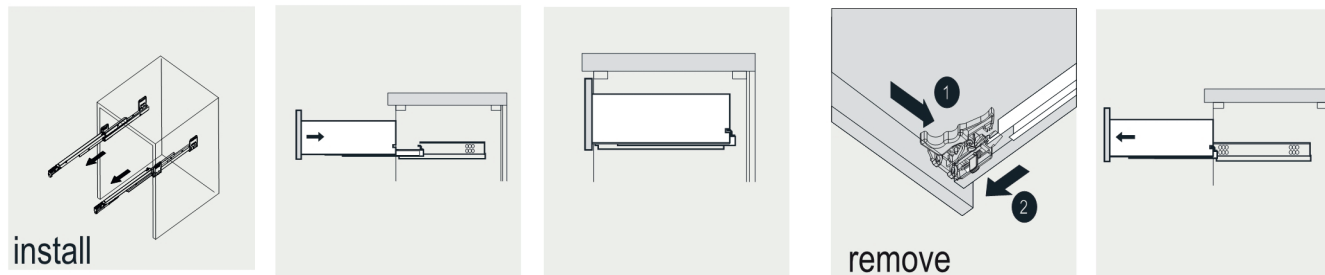

VIVA

MODEL NO : TVN414-36X18WH

- Please check your product packaging to make Sure the included accessories are in the "list of standard accessories".if any parts are missing, please contact your local dealer immediately
- Do not allow any sharp objects to come in contact with the cabinet,as it will scratch the surface
- Continuous and prolonged exposure to direct sunlight may cause discoloration to the wood.
- Continuous and prolonged exposure to direct sunlight may cause discoloration to the wood.
- Please avoid using cleaning products that contain bleach or ammonia.
- Wood surface should only be cleaned with wood care products such as soapy water or furniture polish.

ERECTING TOOL

DRAWER'S ADJUST

INSTALLATION INSTRUCTIONS