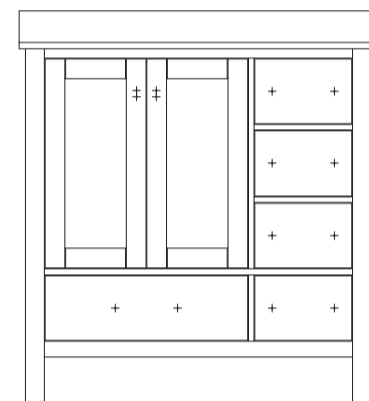

VIVA

MODEL NO : TVN414-36X18WH

- Please check your product packaging to make Sure the included accessories are in the "list of standard accessories".if any parts are missing, please contact your local dealer immediately
- Do not allow any sharp objects to come in contact with the cabinet,as it will scratch the surface
- Continuous and prolonged exposure to direct sunlight may cause discoloration to the wood.
- Continuous and prolonged exposure to direct sunlight may cause discoloration to the wood.
- Please avoid using cleaning products that contain bleach or ammonia.
- Wood surface should only be cleaned with wood care products such as soapy water or furniture polish.