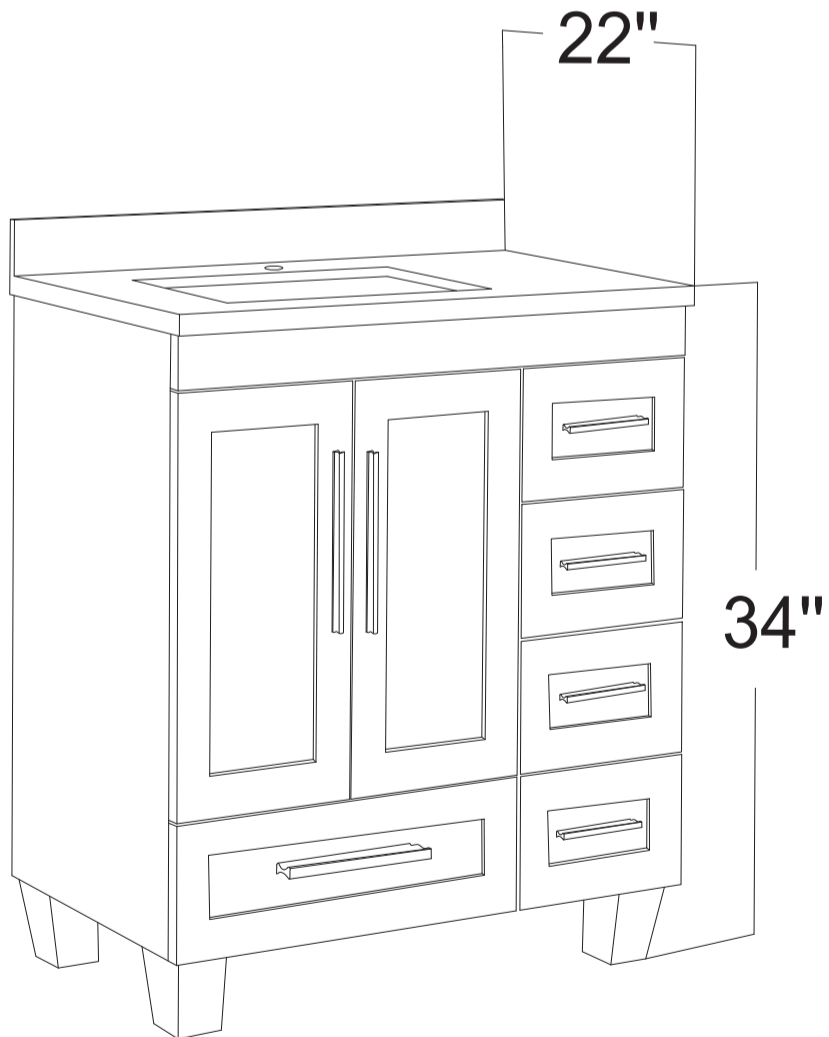

MODLE NO : EVVN999-30ES

ERECTING TOOL

DRAWER'S ADJUST

INSTALLATION INSTRUCTIONS