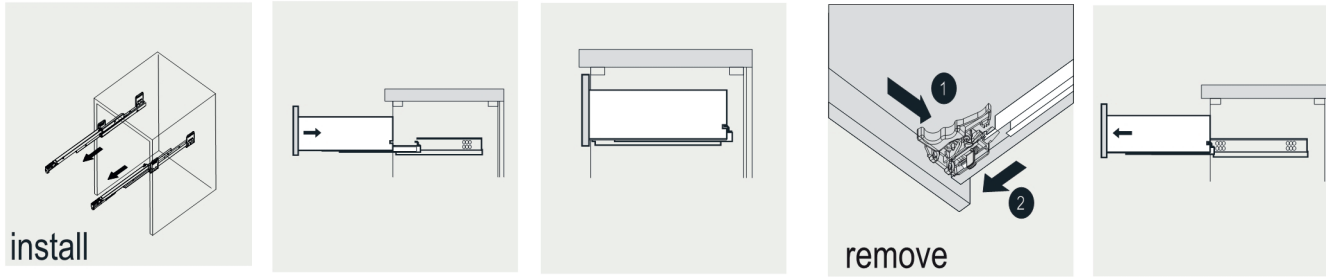

MODLE NO : EVVN999-30ES

ERECTING TOOL

DRAWER'S ADJUST

INSTALLATION INSTRUCTIONS