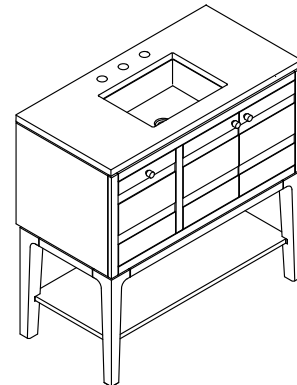

Features

- One full-extension 12¾" (325 mm) drawer with soft-close side-mount slides.
- Three-way adjustable soft-close door hinges with 100° opening capability for easy cabinet access.
- 18" (457 mm) cabinet interior provides ample storage space.
- Finish-matched cabinet interior offers generous clearance for plumbing.
- Quartz vanity top adds beauty and long-lasting durability.
- Customize your storage with optional accessories such as floor liners, drawer organizers, and perfectly sized containers (sold separately).
- Coordinates with K-33529 upgraded hardware finishes, K-25816 quartz backsplash, and K-25819 quartz side splash (sold separately).

Material

- Solid wood and moisture-resistant MDF.
- Painted exterior.

Installation

- Can be installed with legs or wall-hung.
- Easy installation – no special tools required.
- Separate vanity top makes for simplified installation.

Recommended Products/Accessories

K-25816 4" x 36" quartz backsplash
K-27935
K-33585
K-33586
K-33587
K-33588
K-27933

Optional Products/Accessories

K-33528-ASB 28" x 24" wall cabinet
K-33529 cabinet knob
K-25819 4" x 18" quartz side splash