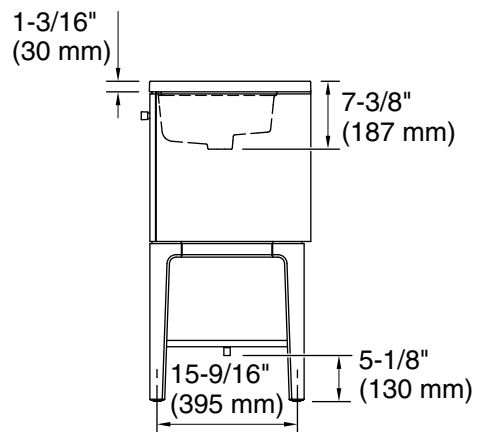

Features

- One full-extension 12¾" (325 mm) drawer with soft-close side-mount slides.
- Three-way adjustable soft-close door hinges with 100° opening capability for easy cabinet access.
- 18" (457 mm) cabinet interior provides ample storage space.
- Finish-matched cabinet interior offers generous clearance for plumbing.
- Quartz vanity top adds beauty and long-lasting durability.
- Customize your storage with optional accessories such as floor liners, drawer organizers, and perfectly sized containers (sold separately).
- Coordinates with K-33529 upgraded hardware finishes, K-25816 quartz backsplash, and K-25819 quartz side splash (sold separately).

Codes/Standards

ASME A112.19.2/CSA B45.1
EPA TSCA Title VI
CARB P2

KOHLER® One-Year Limited Warranty

See website for detailed warranty information.

Waste Pipe Location Information

Technical Information

All product dimensions are nominal.