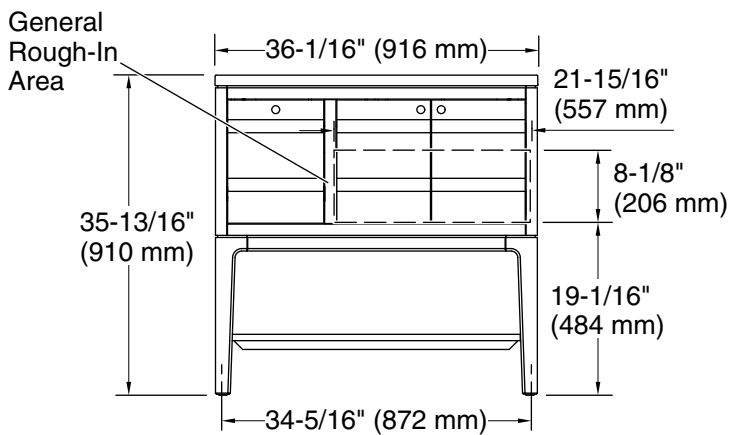

Technical Information

All product dimensions are nominal.

Notes

Install this product according to the installation instructions.