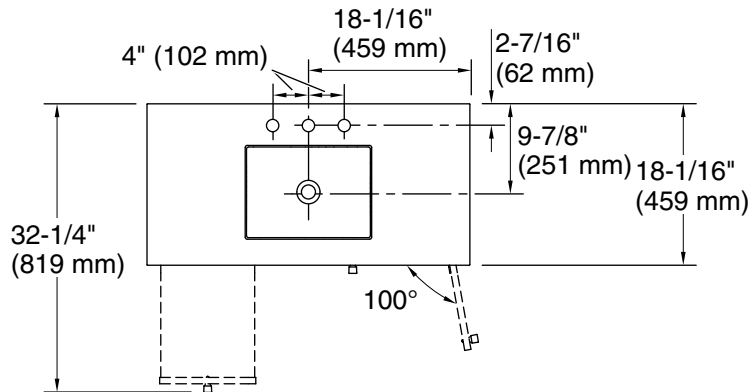

Waste Pipe Location Information