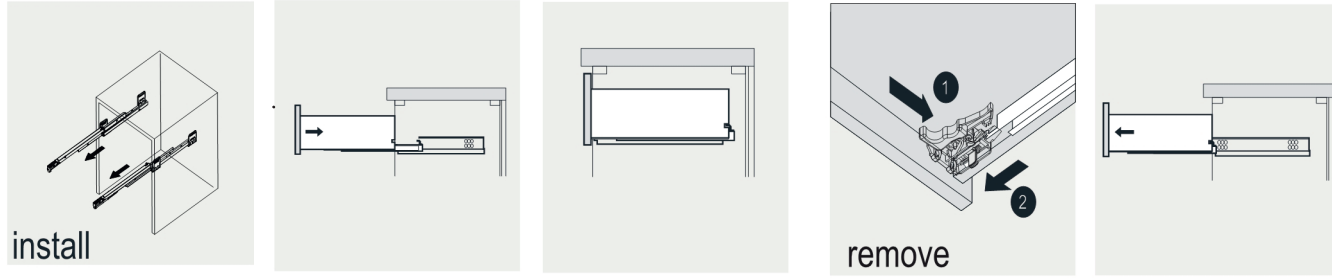

# VIVA

**MODLE NO : EVVN30-28X18ES**

- Please check your product packaging to make Sure the included accessories are in the "list of standard accessories".if any parts are missing, please contact your local dealer immediately
- Do not allow any sharp objects to come in contact with the cabinet,as it will scratch the surface
- Continuous and prolonged exposure to direct sunlight may cause discoloration to the wood.
- Continuous and prolonged exposure to direct sunlight may cause discoloration to the wood.
- Please avoid using cleaning products that contain bleach or ammonia.
- Wood surface should only be cleaned with wood care products such as soapy water or furniture polish.

## ERECTING TOOL

---

## DRAWER'S ADJUST