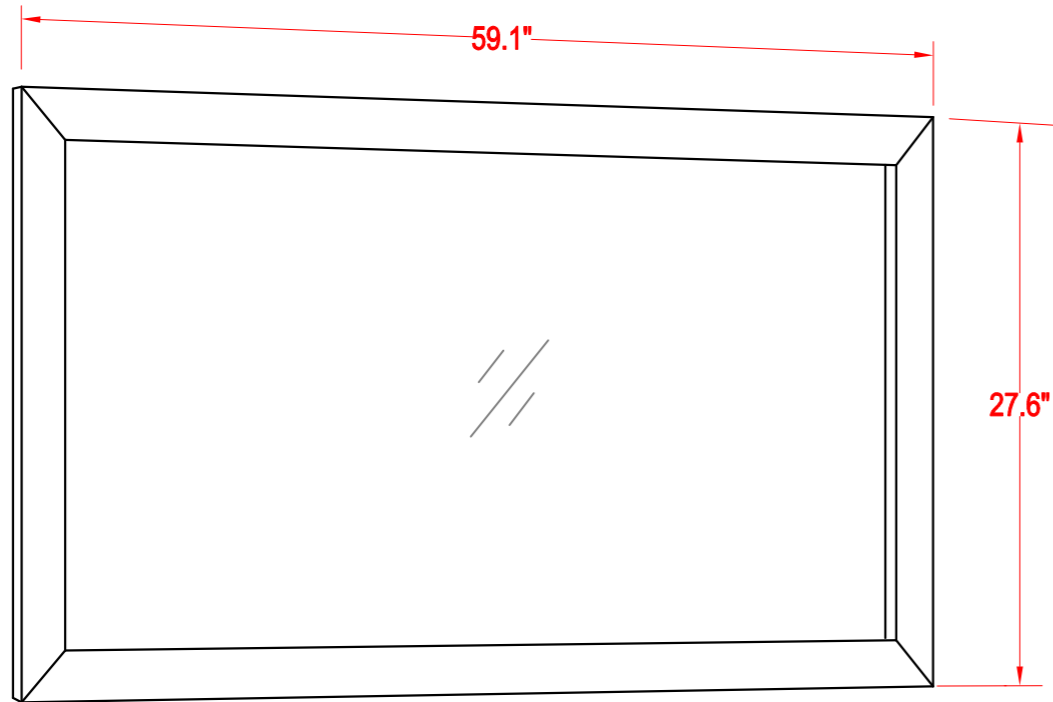

Bathroom Cabinet

Unit

inch

Model

VA1060S

Mirror: 59.1"x27.56" inch

Cabinet: 59.8"x22"x39.8" inch

Handle: 6" inch