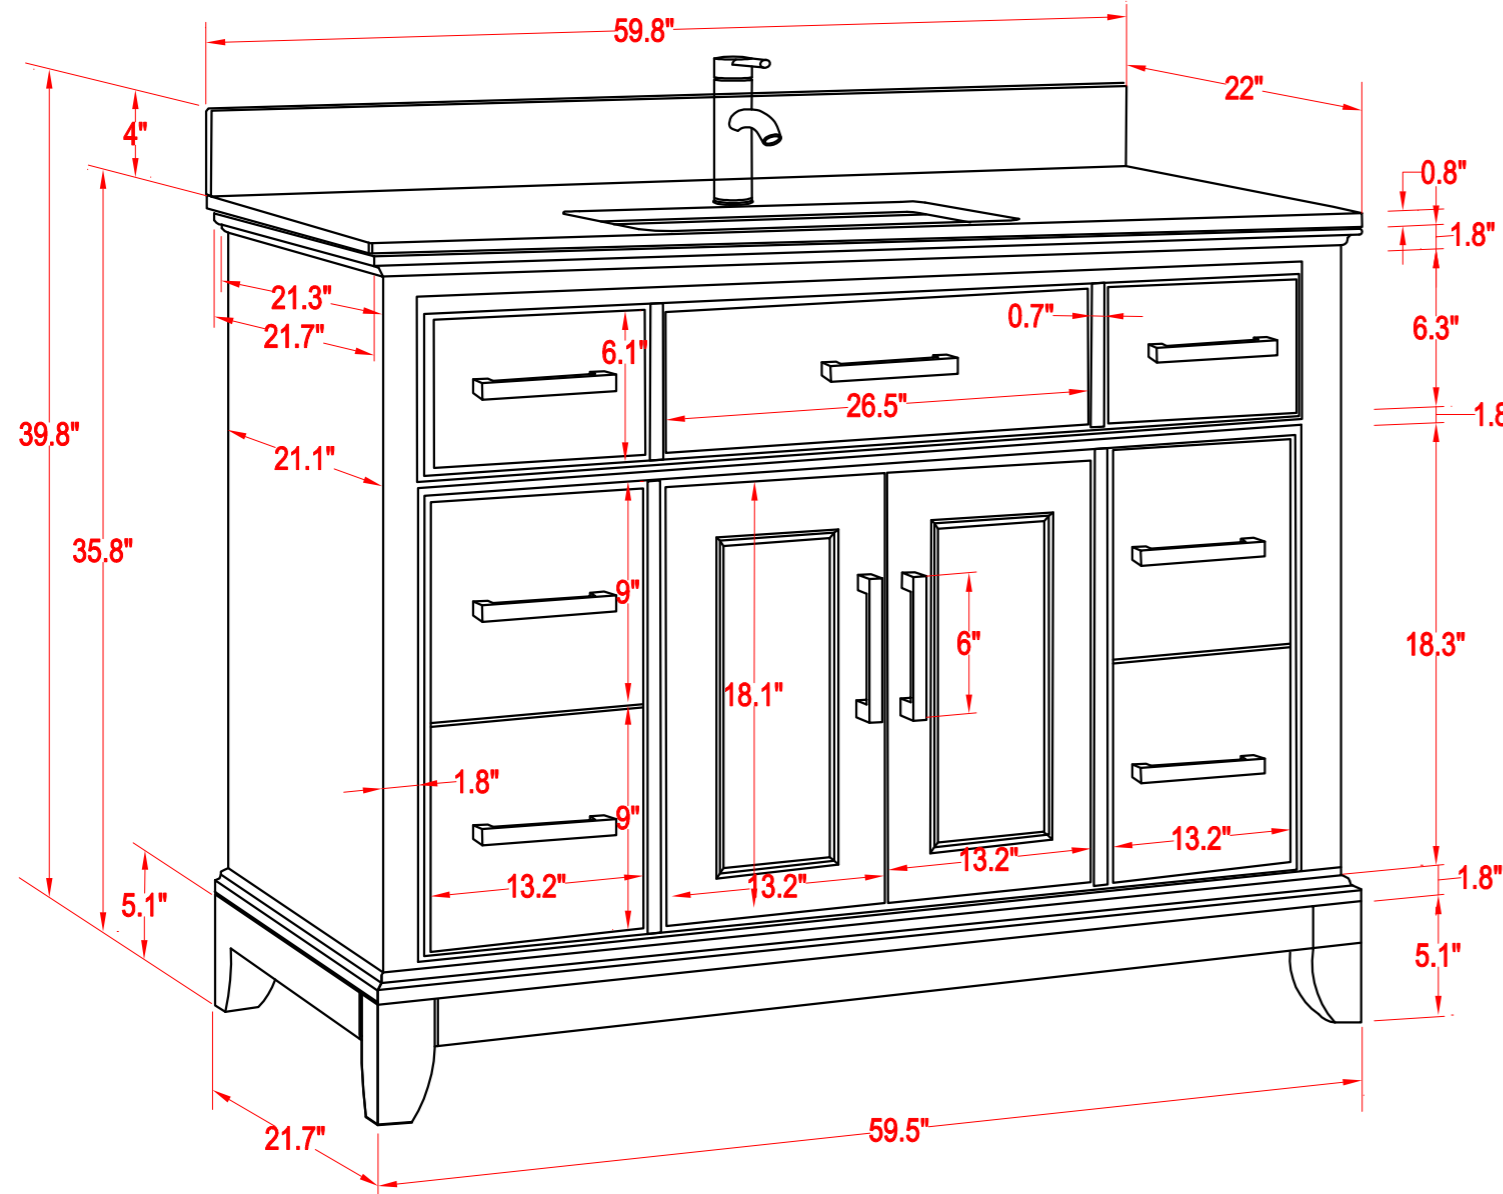

Bathroom Cabinet

Unit

inch

Model

VA1060S

Mirror: 59.1"x27.56" inch

Cabinet: 59.8"x22"x39.8" inch

Handle: 6" inch

(BACK)