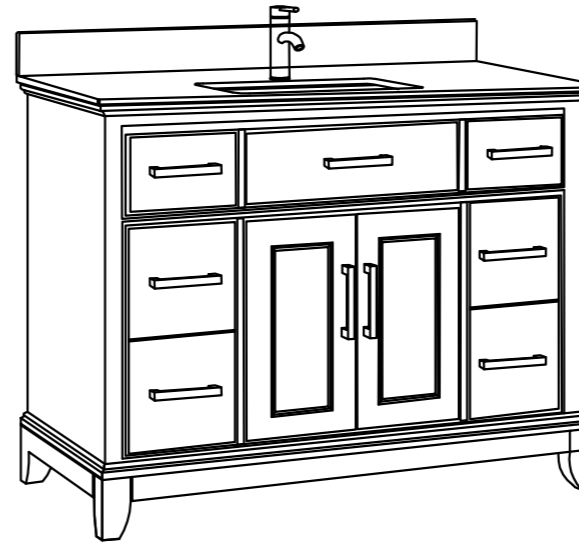

Bathroom Cabinet

Unit

inch

Model

VA1060S

Mirror: 59.1"x27.56" inch

Cabinet: 59.8"x22"x39.8" inch

Handle: 6" inch