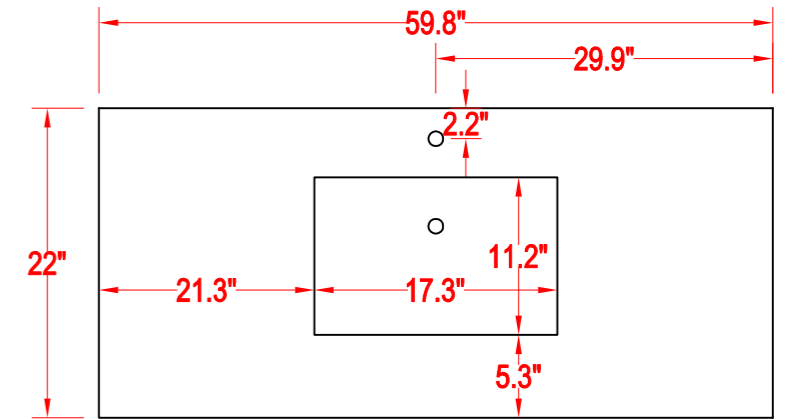

Bathroom Cabinet

Unit

inch

Model

VA1060S

Mirror: 59.1"x27.56" inch

Cabinet: 59.8"x22"x39.8" inch

Handle: 6" inch