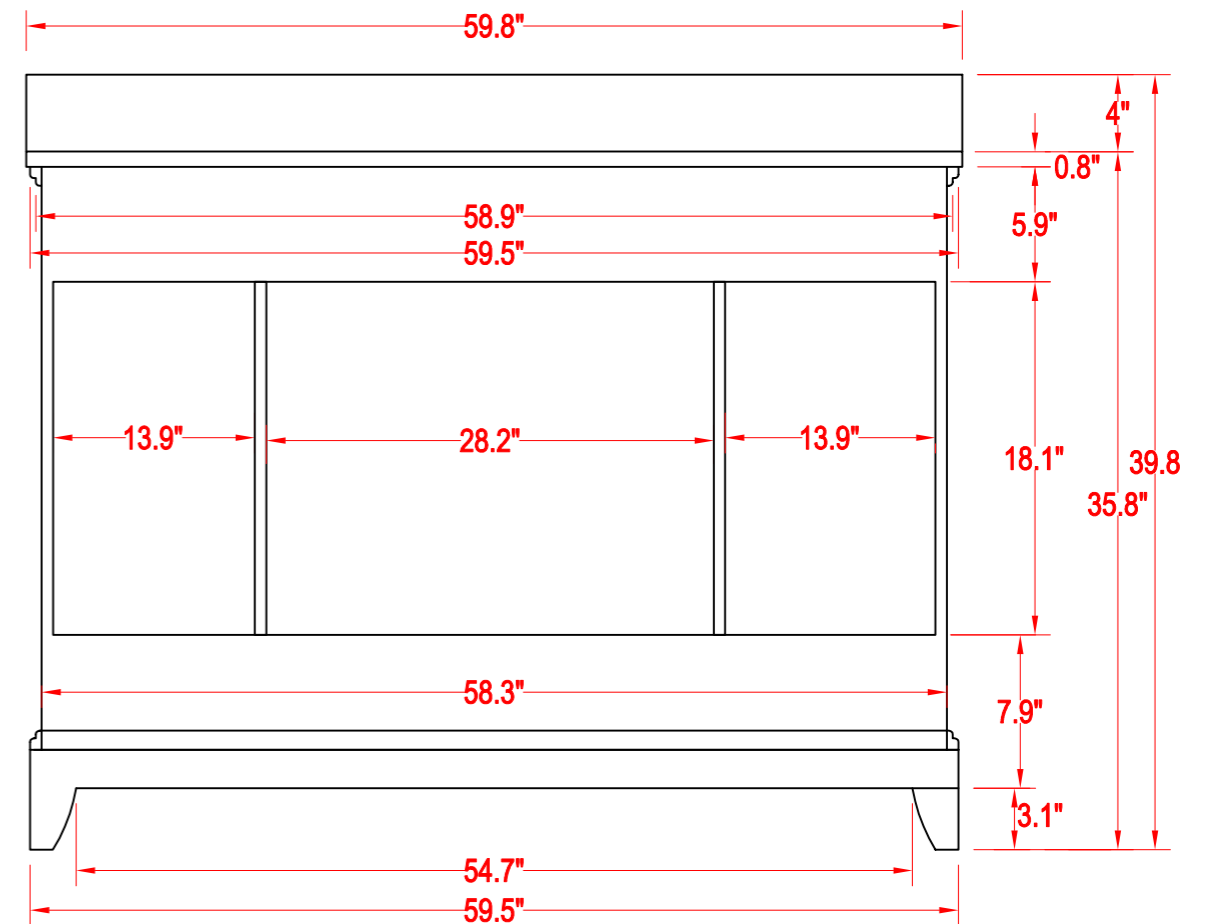

Bathroom Cabinet

Unit

inch

Model

VA1060S

Mirror: 59.1"x27.56" inch

Cabinet: 59.8"x22"x39.8" inch

Handle: 6" inch

(PLAN)

(BACK)