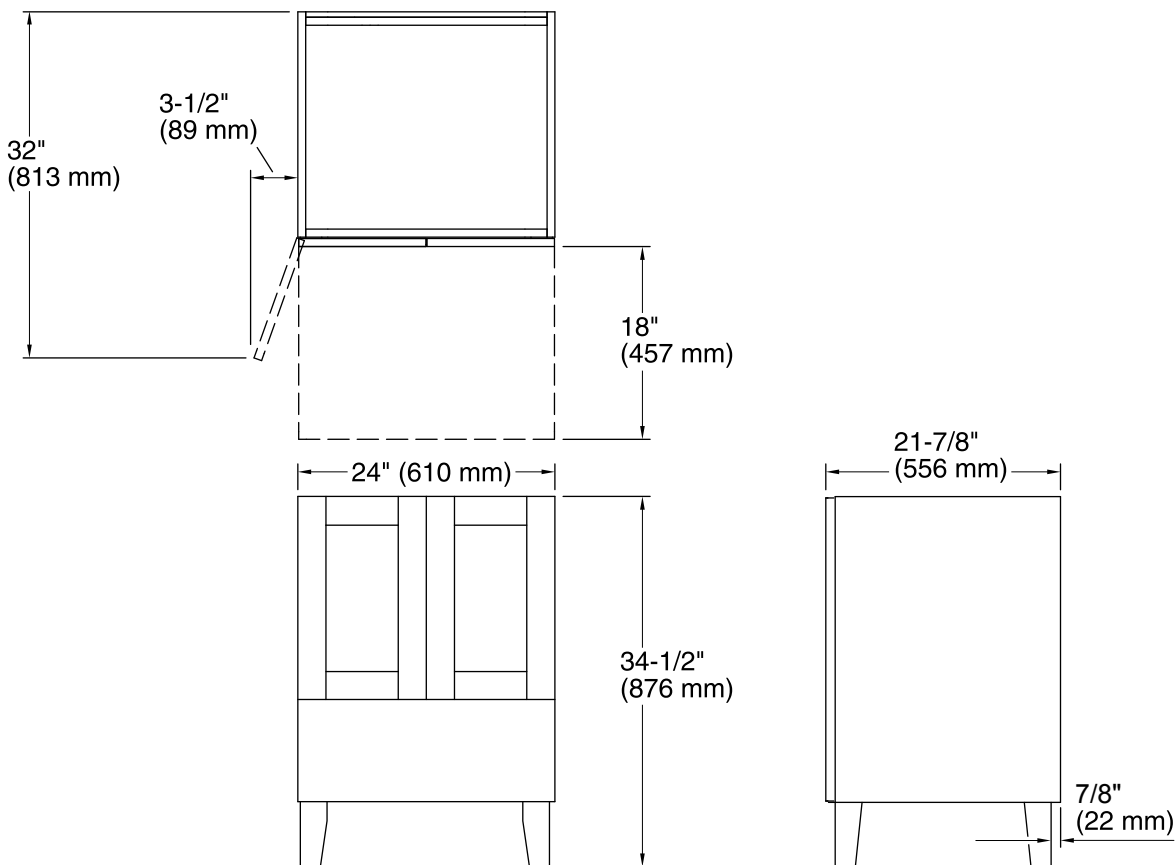

## Product Specification

Vanity shall be 24" (610 mm) in width, 21-7/8" (556 mm) in depth, and 34-1/2" (876 mm) in height. Vanity shall be made of solid wood and veneers. Vanity shall be catalyzed conversion varnish finish. Vanity shall be frameless construction with full-overlay doors and drawers. Vanity shall be with two doors and one drawer. Vanity shall be with three-way adjustable slow-close door hinges with 110° opening capability. Vanity shall be with full-extension 18" (457 mm) depth drawers with slow-close, under-mount slides. Vanity shall be with solid wood drawers with dovetail construction. Vanity shall be KOHLER Model K-99527-LG.

## Technical Information

All measurements are approximate only.  
Vanity type: Standard