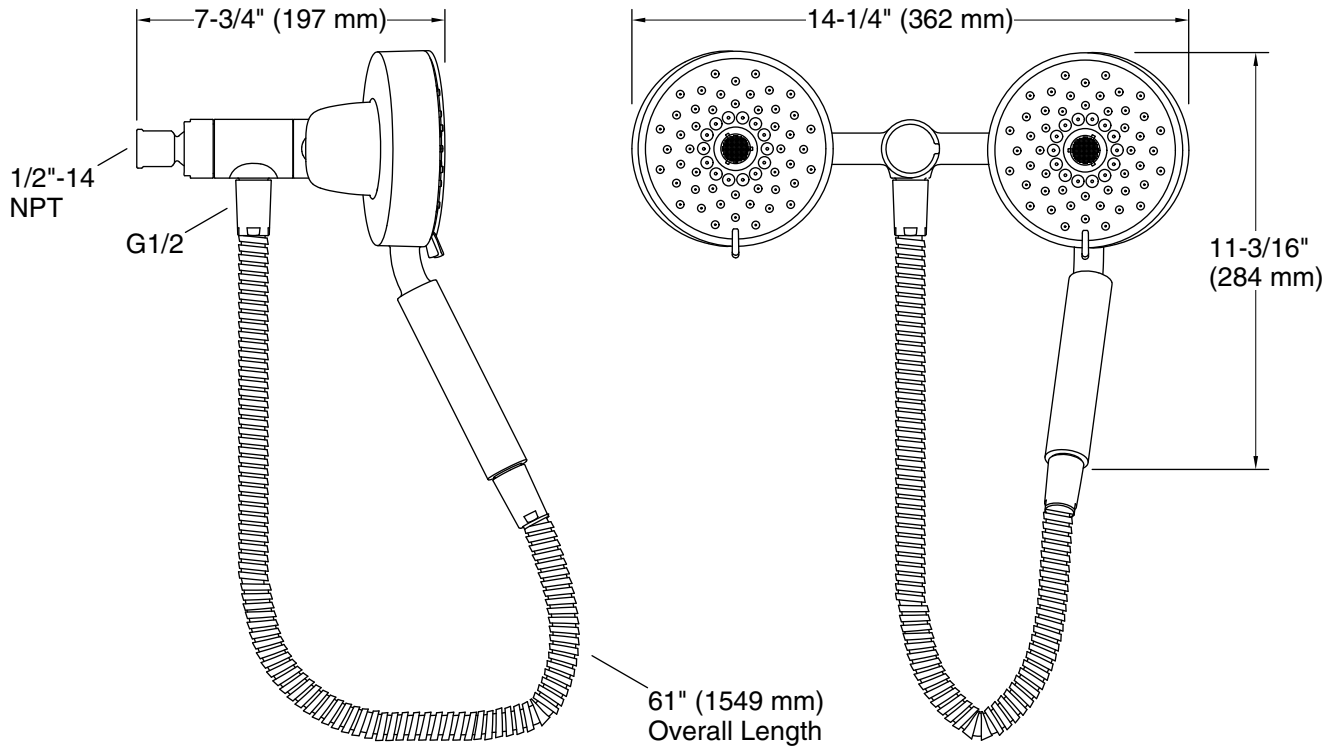

Features

- Multifunction showerhead and handshower each have advanced spray engines to provide three experiences: full coverage, pulsating massage, and silk spray
- Full coverage spray produces an encompassing spray ideal for everyday use
- Pulsating massage spray targets sore muscles to ease away aches and pains
- Silk spray releases a dense, luxurious spray ideal for rinsing
- Pause feature temporarily pauses water flow to conserve water while you lather, shave, or shampoo
- MasterClean™ sprayface features an easy-to-clean surface that withstands mineral buildup
- 2.5 gpm (9.5 lpm) maximum flow rate at 45 psi (3.1 bar)
- Box includes: Showerhead, handshower, 60" (1524 mm) metal hose

Technical Information

All product dimensions are nominal.

Showerhead/Body Spray:

Rated maximum flow: 2.5 gal/min (9.5 l/min)

Pressure:

45 psi (3.1 bar)

Notes

Install this product according to the installation instructions.