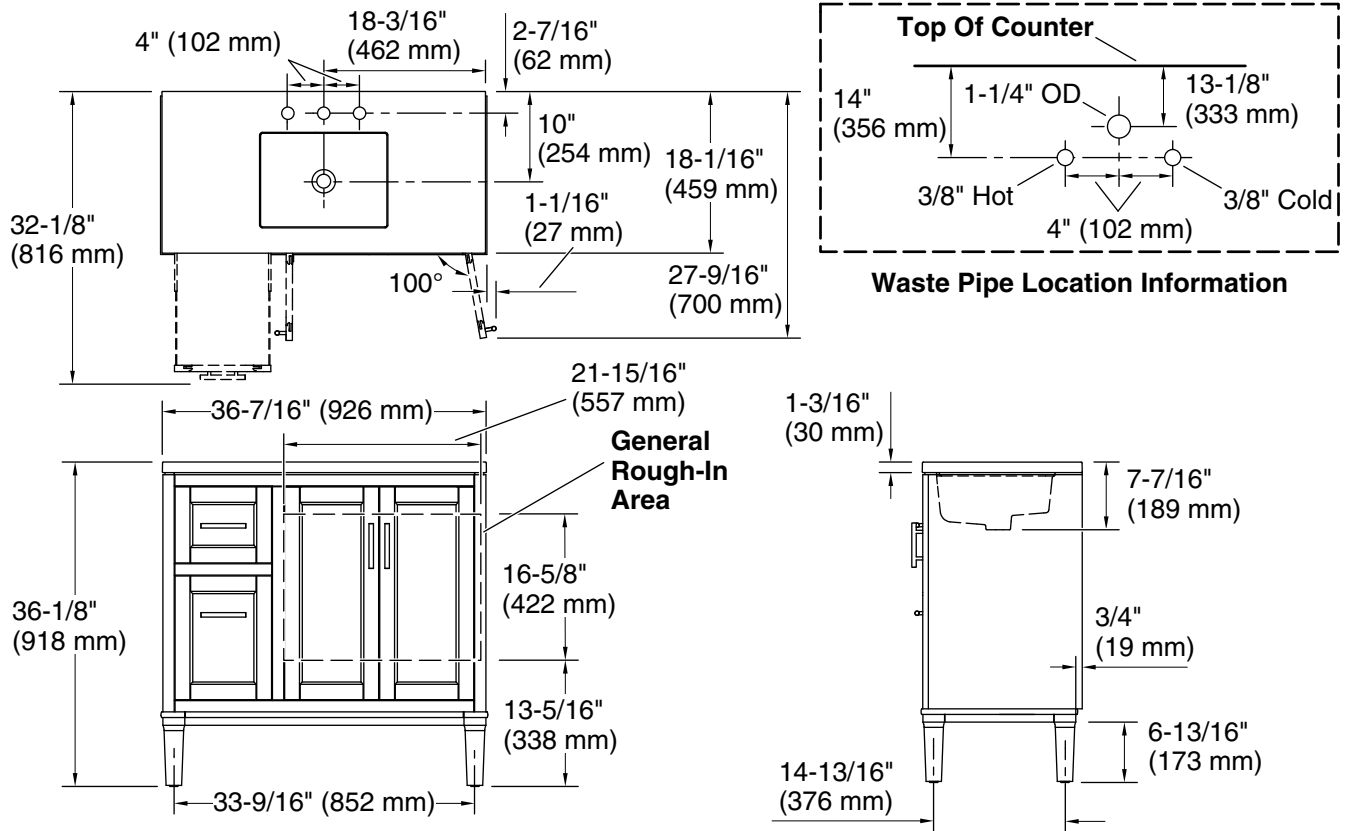

Technical Information

All product dimensions are nominal.

Notes

Install this product according to the installation instructions.