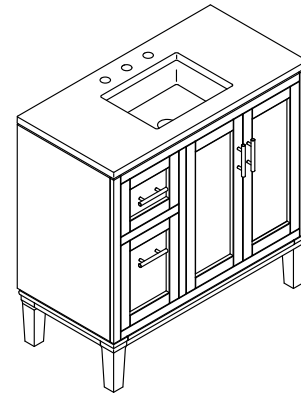

Material

- Quartz vanity top adds beauty and long-lasting durability
- Solid wood and moisture-resistant MDF
- Painted exterior
- Quartz vanity top
- Vitreous china sink
- Premium metal hardware for durability and reliability
- KOHLER finishes resist corrosion and tarnishing

Installation

- Easy installation – no special tools required
- Separate vanity top makes for simplified installation

Recommended Products/Accessories

- K-25819 4" x 17.25" quartz side splash
- K-25816 4" x 36" quartz backsplash
- K-33533-ASB 24" x 28" wall cabinet
- K-33534 Cabinet knob
- K-33585 Drawer organizer set
- K-33586 Drawer organizer with lid
- K-33587 Divided drawer organizer
- K-33588 Makeup display tray and organizer
- K-27933 Drawer appliance organizer
- K-27935 Protective floor liner for 36" cabinet

Optional Products/Accessories

- K-25819 4" x 17.25" quartz side splash
- K-33533-ASB 24" x 28" wall cabinet
- K-33534 Cabinet knob

Codes/Standards

EPA TSCA Title VI/CARB P2

KOHLER® One-Year Limited Warranty

See website for detailed warranty information.

Available Colors/Finishes

Color tiles intended for reference only.

Color	Code	Description

	0	White
	AGA