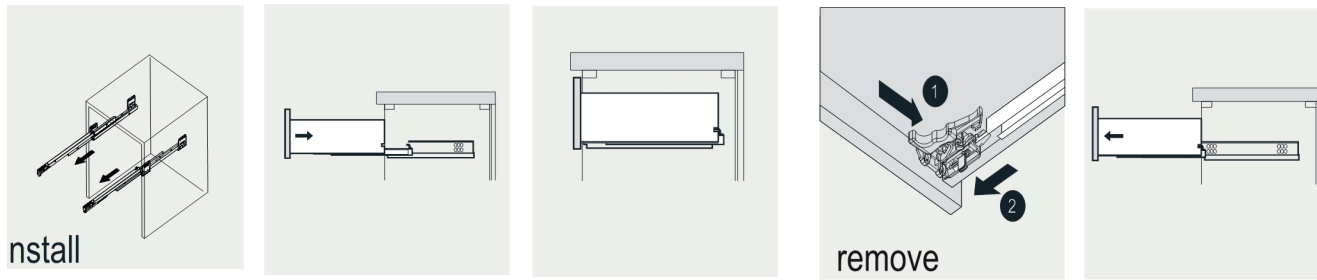

VIVA

MODLE NO :EVVN12-DS-48WHOK-WM

- Please check your product packaging to make Sure the included accessories are in the "list of standard accessories".if any parts are missing, please contact your local dealer immediately
- Do not allow any sharp objects to come in contact with the cabinet,as it will scratch the surface
- Continuous and prolonged exposure to direct sunlight may cause discoloration to the wood.
- Continuous and prolonged exposure to direct sunlight may cause discoloration to the wood.
- Please avoid using cleaning products that contain bleach or ammonia.
- Wood surface should only be cleaned with wood care products such as soapy water or furniture polish.

RECTING TOOL

DRAWER'S ADJUST

INSTALLATION INSTRUCTIONS