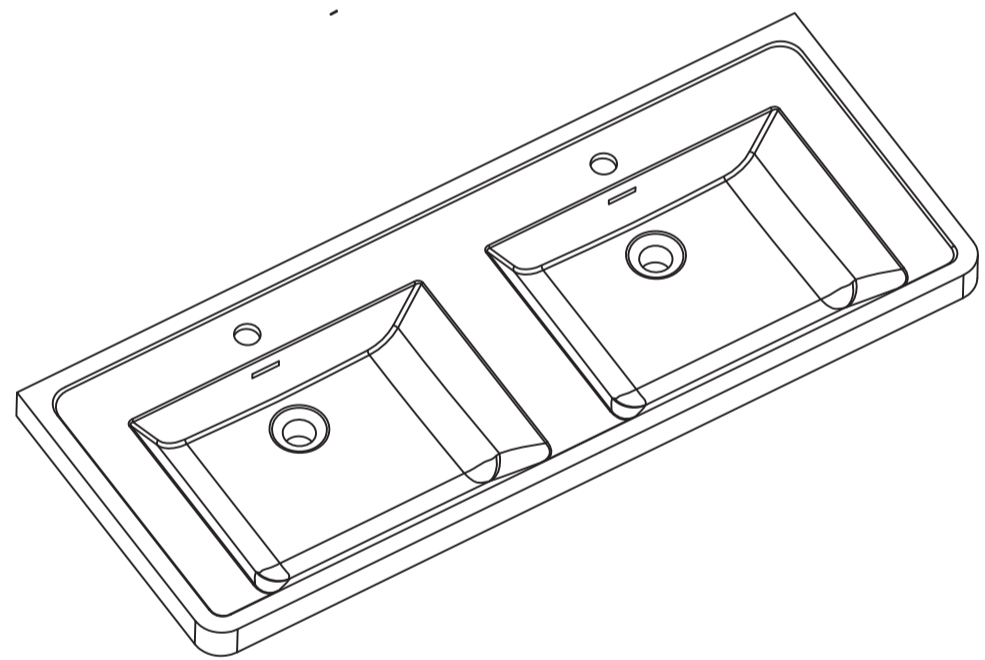

VIVA

MODLE NO :EVVN12-DS-48WHOK-WM

- Please check your product packaging to make Sure the included accessories are in the "list of standard accessories".if any parts are missing, please contact your local dealer immediately
- Do not allow any sharp objects to come in contact with the cabinet,as it will scratch the surface
- Continuous and prolonged exposure to direct sunlight may cause discoloration to the wood.
- Continuous and prolonged exposure to direct sunlight may cause discoloration to the wood.
- Please avoid using cleaning products that contain bleach or ammonia.
- Wood surface should only be cleaned with wood care products such as soapy water or furniture polish.