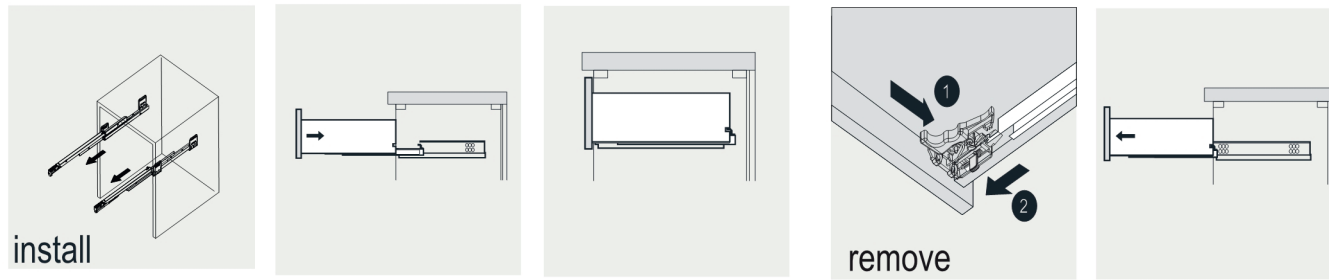

# VIVA

**MODLE NO : TVN414-48X18GR-DS**

- Please check your product packaging to make Sure the included accessories are in the "list of standard accessories".if any parts are missing, please contact your local dealer immediately
- Do not allow any sharp objects to come in contact with the cabinet,as it will scratch the surface
- Continuous and prolonged exposure to direct sunlight may cause discoloration to the wood.
- Continuous and prolonged exposure to direct sunlight may cause discoloration to the wood.
- Please avoid using cleaning products that contain bleach or ammonia.
- Wood surface should only be cleaned with wood care products such as soapy water or furniture polish.

## ERECTING TOOL

## DRAWER'S ADJUST